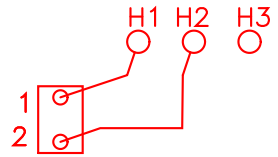

240 VAC, 3PH, 60 HZ

HEATER HOOKUP

DATE:
12/26/02

TARO
240 VAC, 3 PH., NEMA 12

JOB NO.
J-140102

Apprvd.
R.B.

BENKO PRODUCTS INC.
5350 Evergreen Pkwy, Sheffield Village, Oh 44054