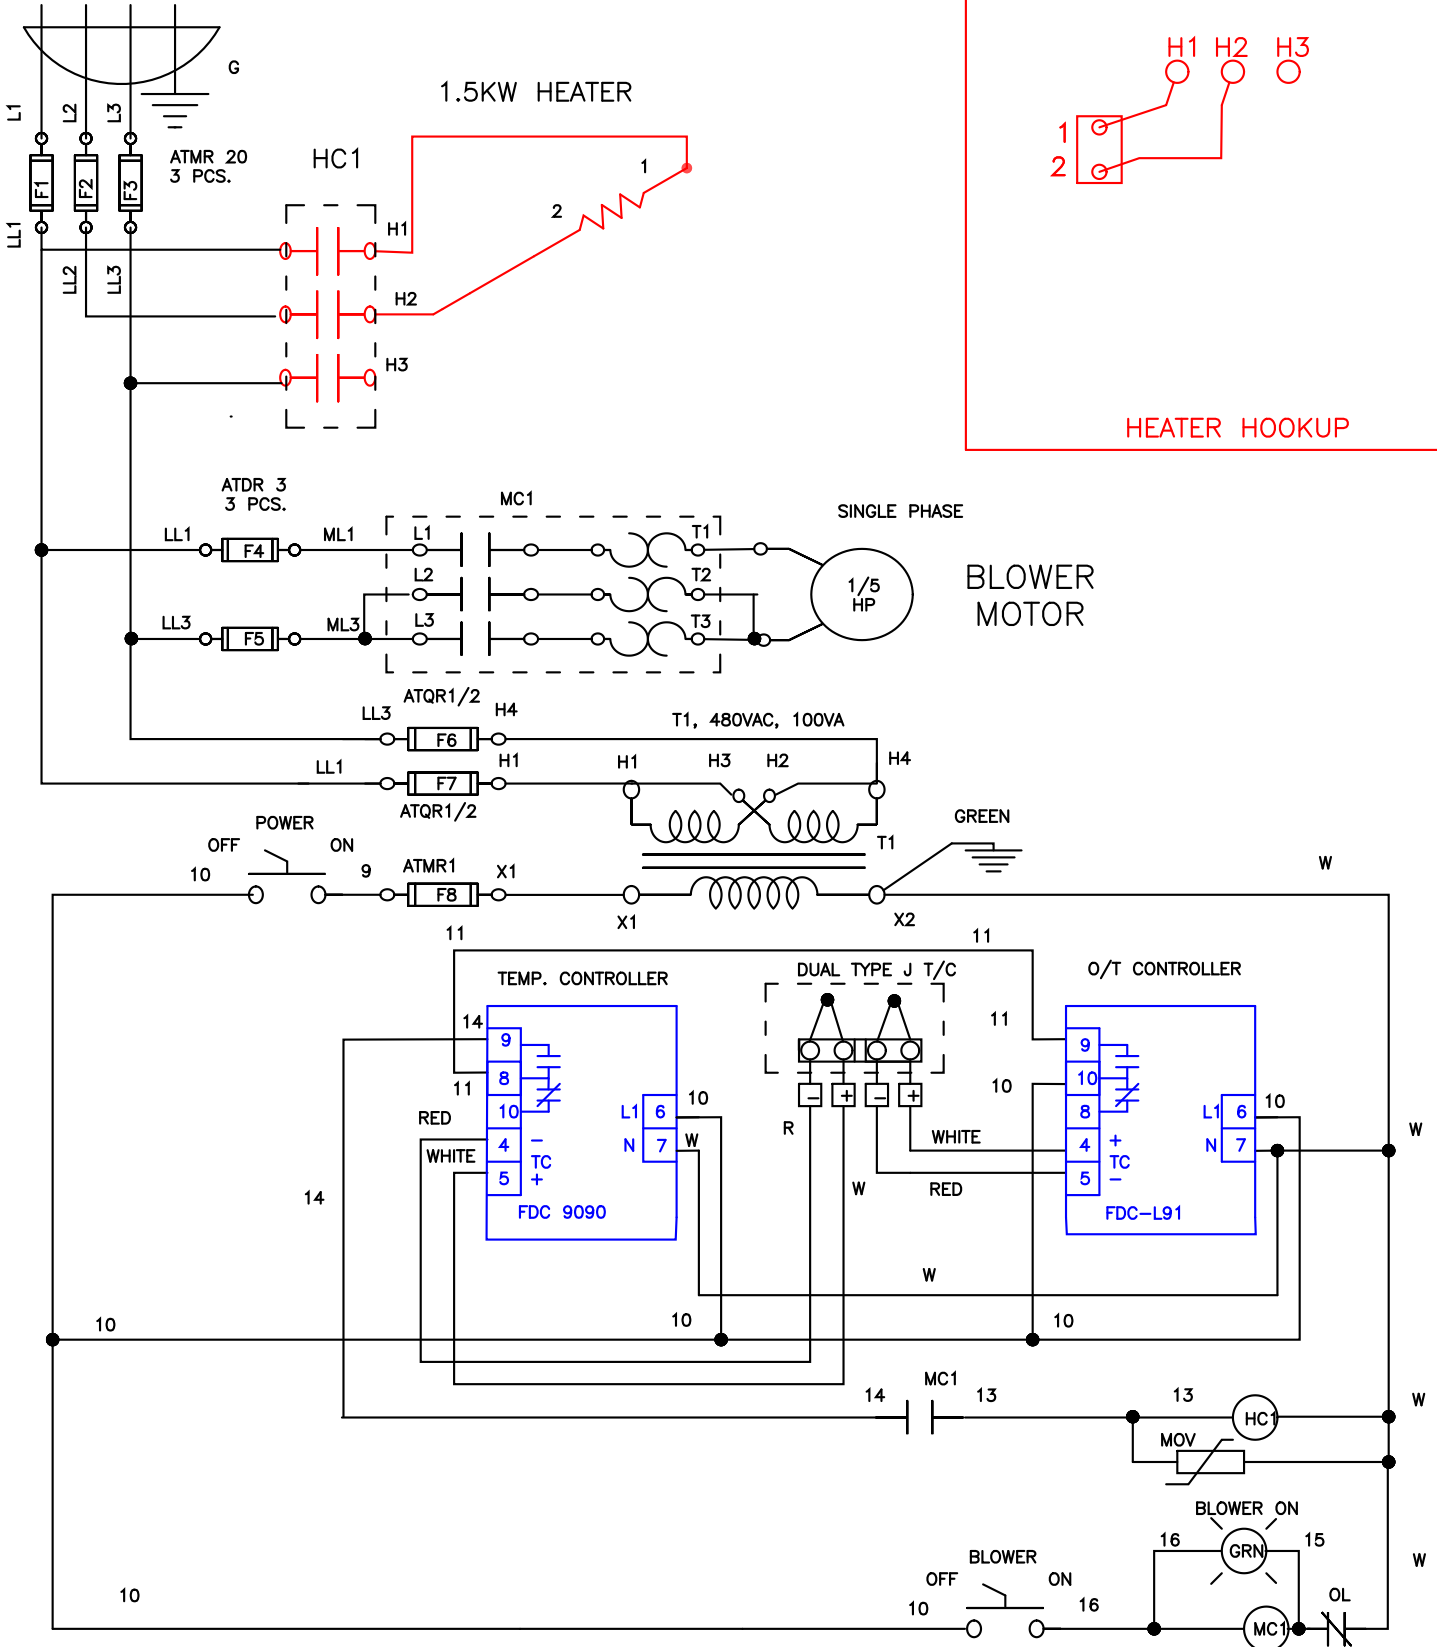

240 VAC, 3PH, 60 HZ

HEATER HOOKUP

DATE:
12/26/02

TARO
240 VAC, 3 PH., NEMA 12

JOB NO.
J-140102

Apprvd.
R.B.

BENKO PRODUCTS INC.
5350 Evergreen Pkwy, Sheffield Village, Oh 44054