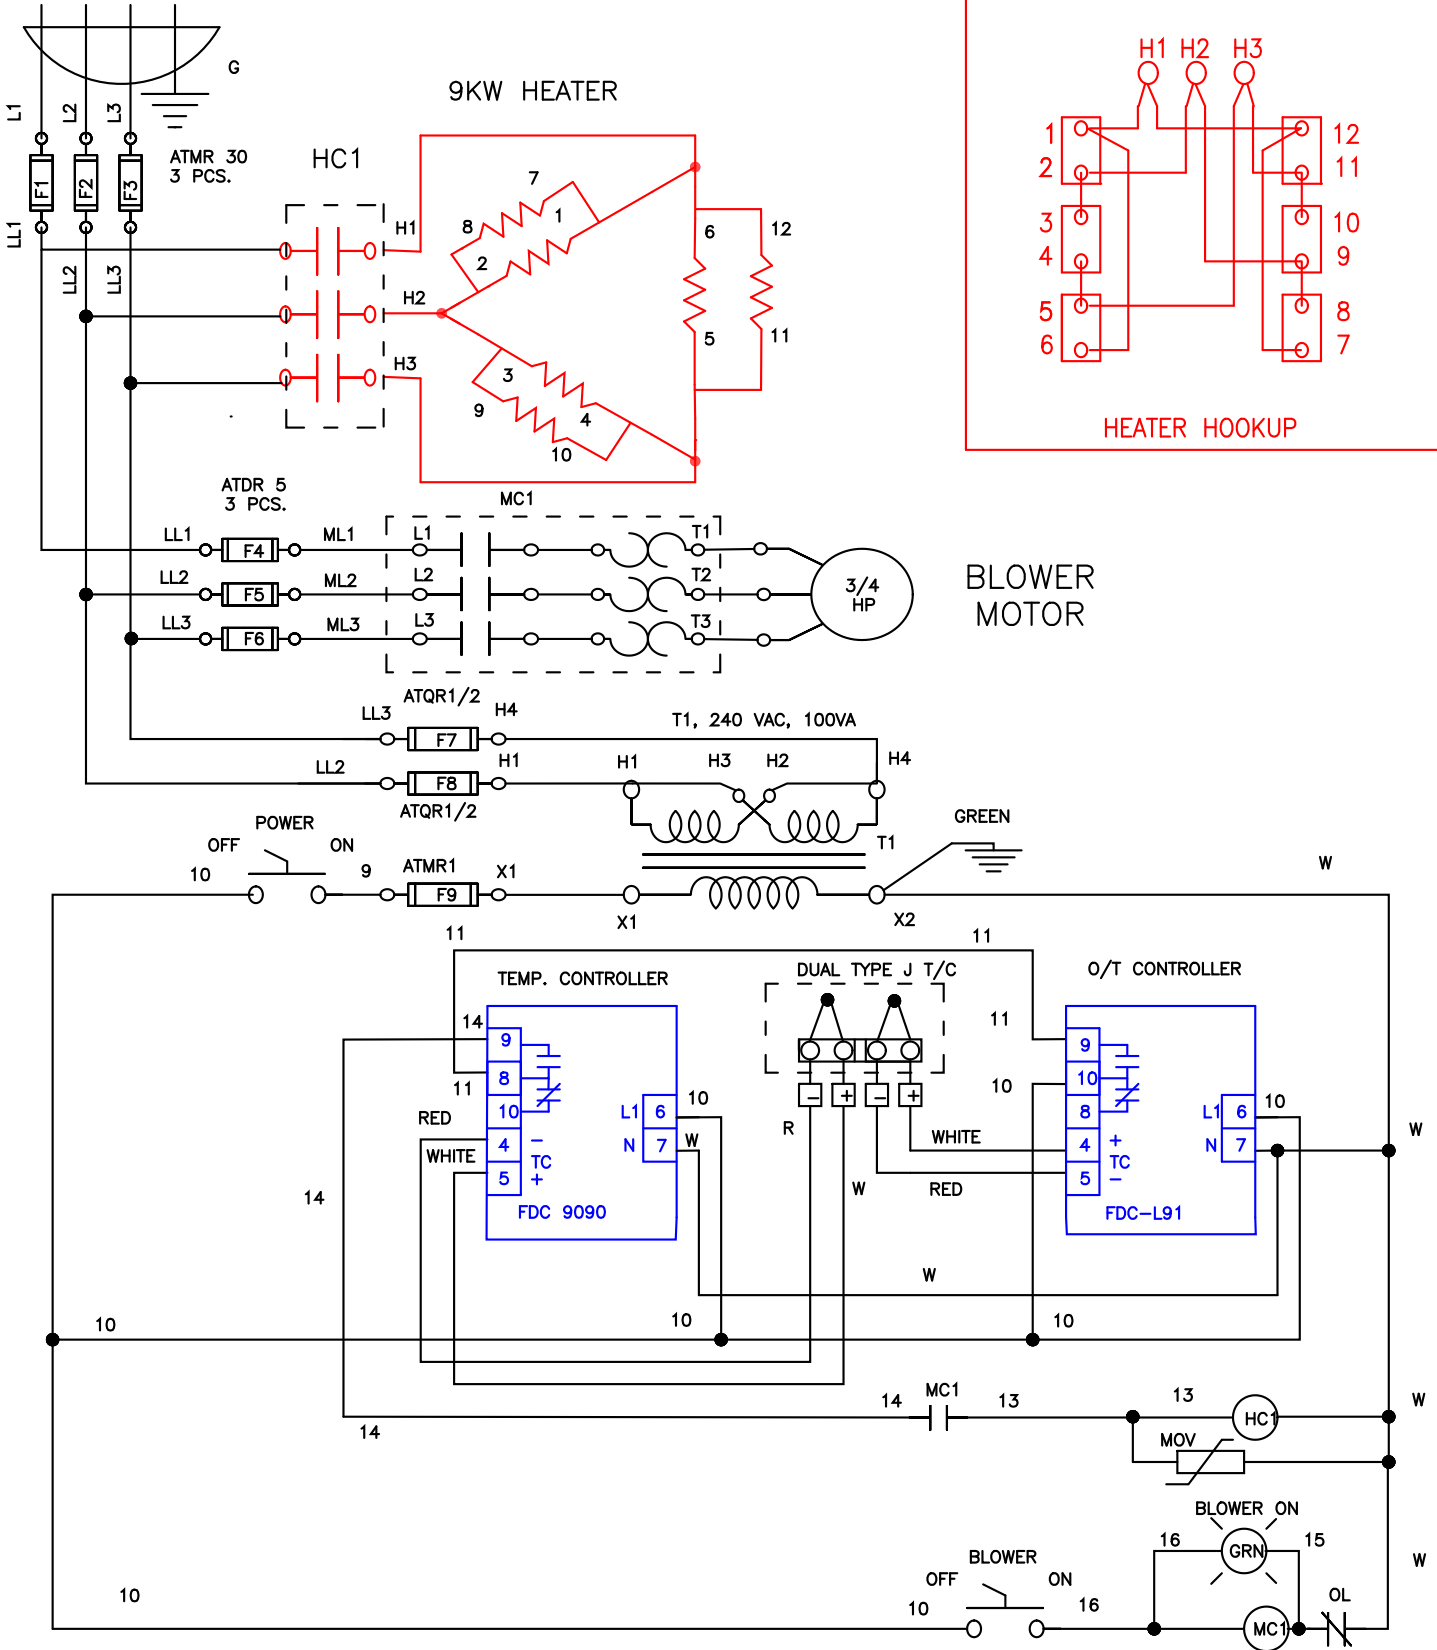

240 VAC, 3PH, 60 HZ

DATE:
11/18/02

CYGNUS
240 VAC, 3 PH., NEMA 12

JOB NO.
J-135702

Apprvd.
R.B.

BENKO PRODUCTS INC.
5350 Evergreen Pkwy, Sheffield Village, Oh 44054