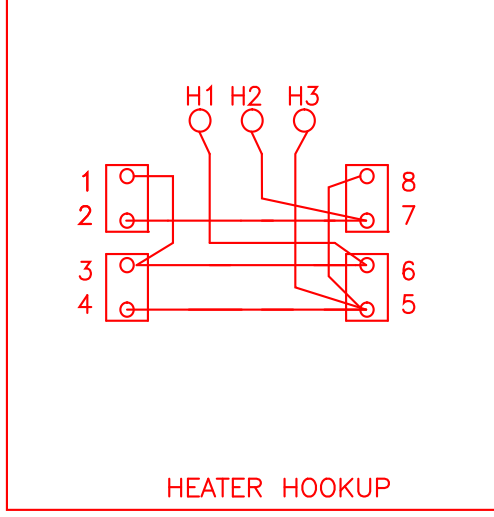

240 VAC, 3PH, 30 AMP, 60 HZ

BLOWER MOTOR

DATE:
11/14/05

RICH / EPI
240 VAC, 3 PH., NEMA 12

JOB NO.
J-133605

Apprvd.
R.B.

BENKO PRODUCTS INC.
5350 Evergreen Pkwy, Sheffield Village, Oh 44054