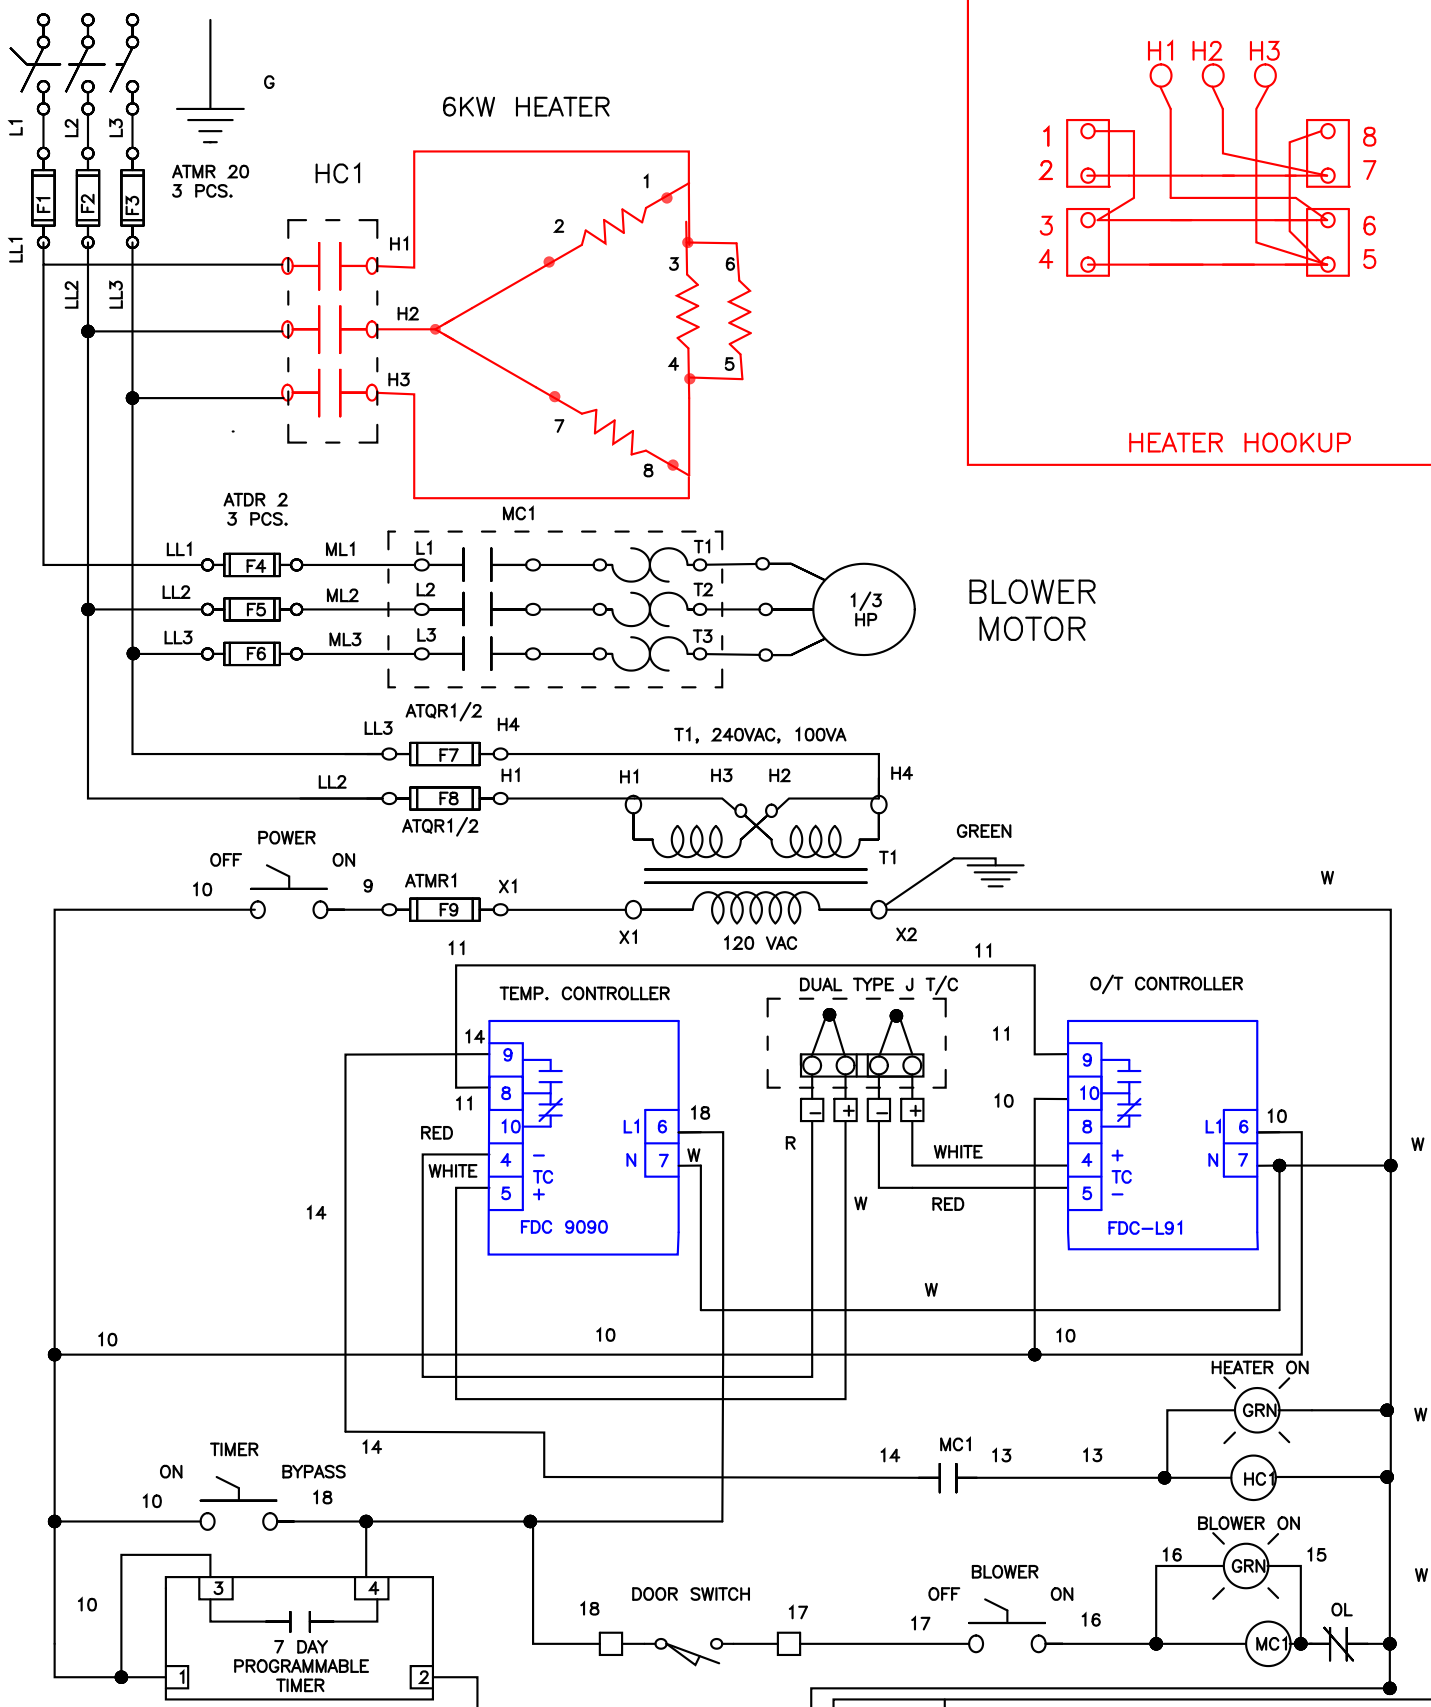

240 VAC, 3PH, 30 AMP, 60 HZ

BLOWER MOTOR

DATE:
11/14/05

RICH / EPI
240 VAC, 3 PH., NEMA 12

JOB NO.
J-133605

Apprvd.
R.B.

BENKO PRODUCTS INC.
5350 Evergreen Pkwy, Sheffield Village, Oh 44054