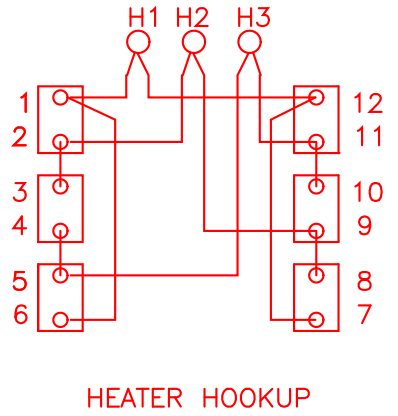

240 VAC, 3PH, 60 HZ

DATE:
06/27/02

PRESERVE INT'L
240VAC, 3 PH., NEMA 12

JOB NO.
J-120602

Apprvd.
R.B.

BENKO PRODUCTS INC.
5350 Evergreen Pkwy, Sheffield Village, Oh 44054