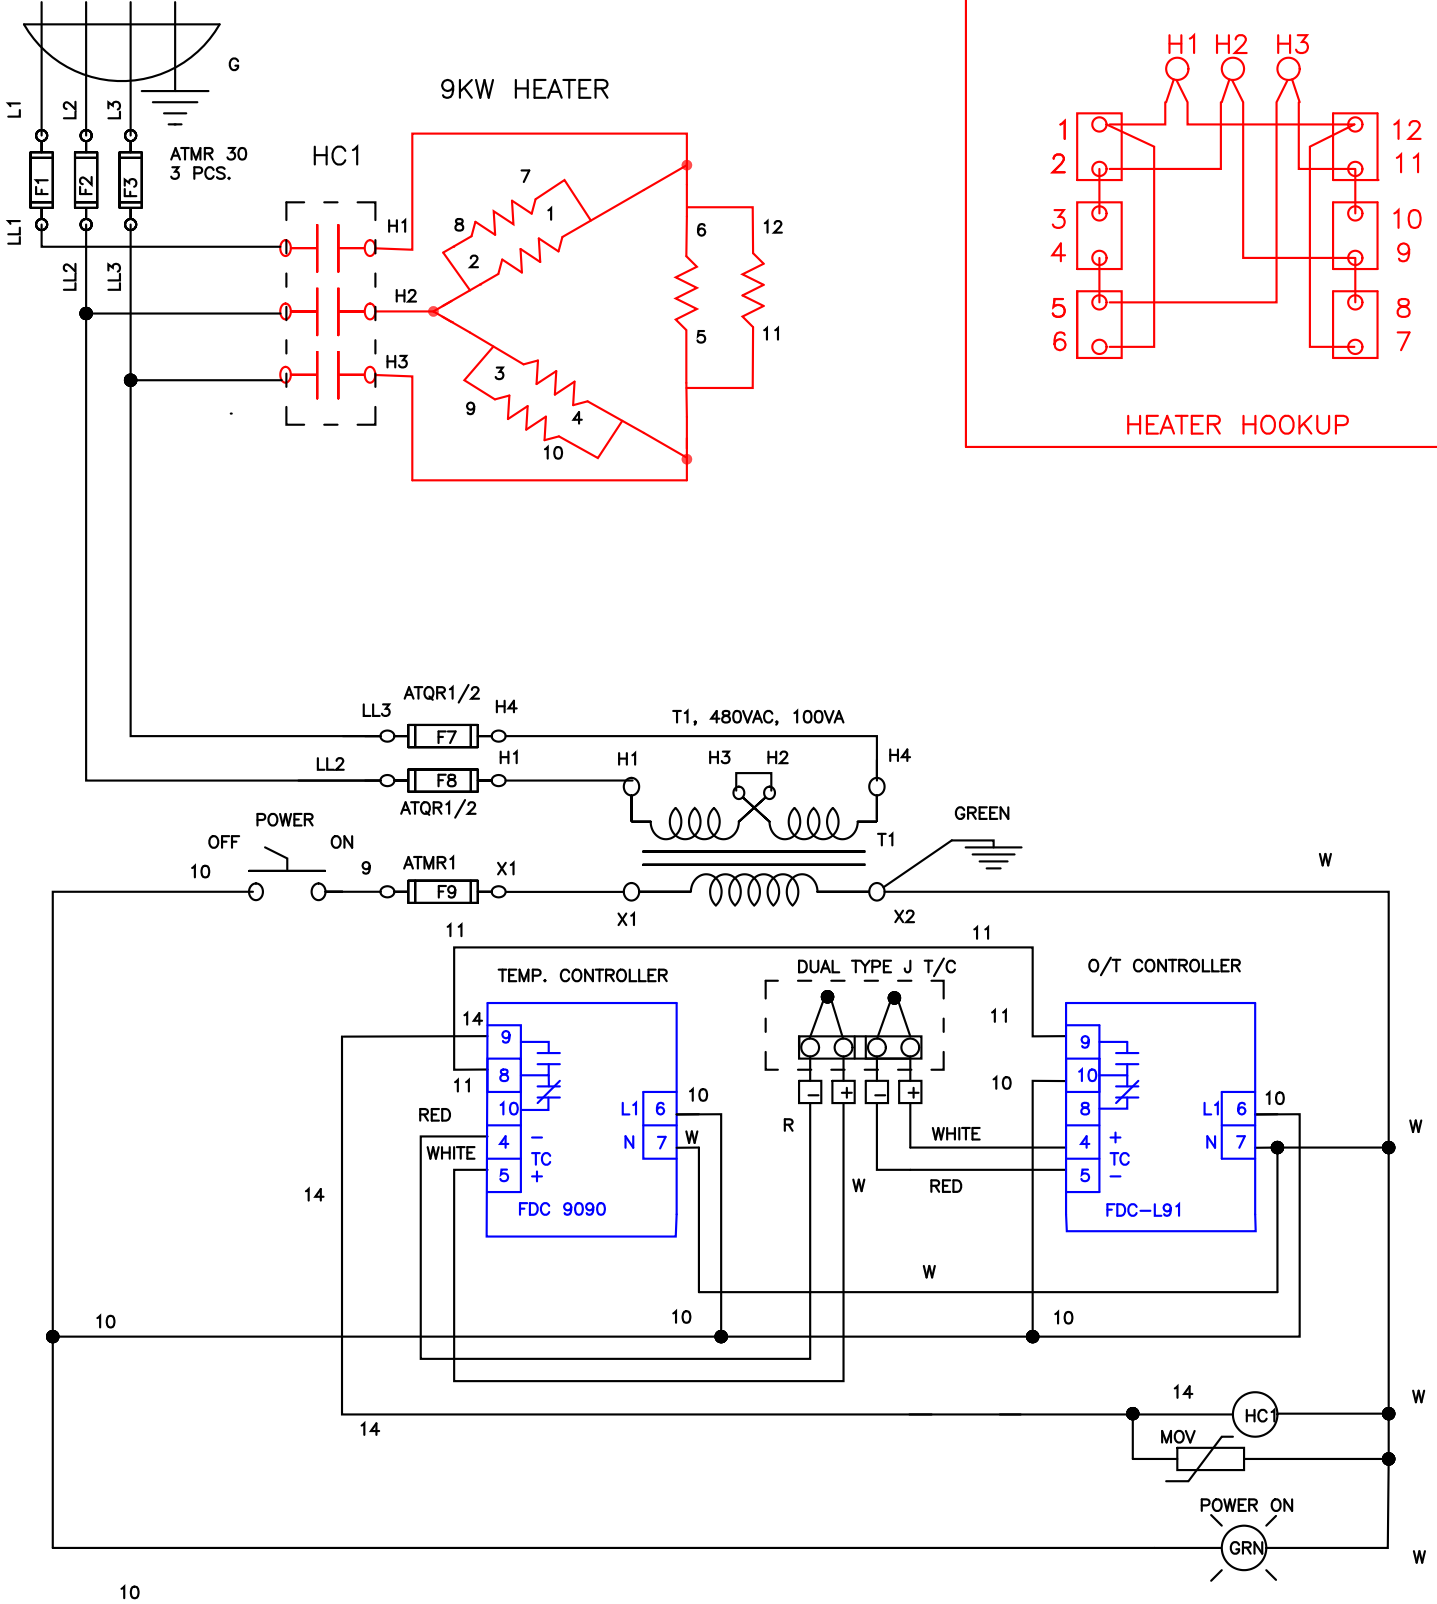

240 VAC, 3PH, 60 HZ

DATE:
06/27/02

PRESERVE INT'L
240VAC, 3 PH., NEMA 12

JOB NO.
J-120602

Apprvd.
R.B.

BENKO PRODUCTS INC.
5350 Evergreen Pkwy, Sheffield Village, Oh 44054