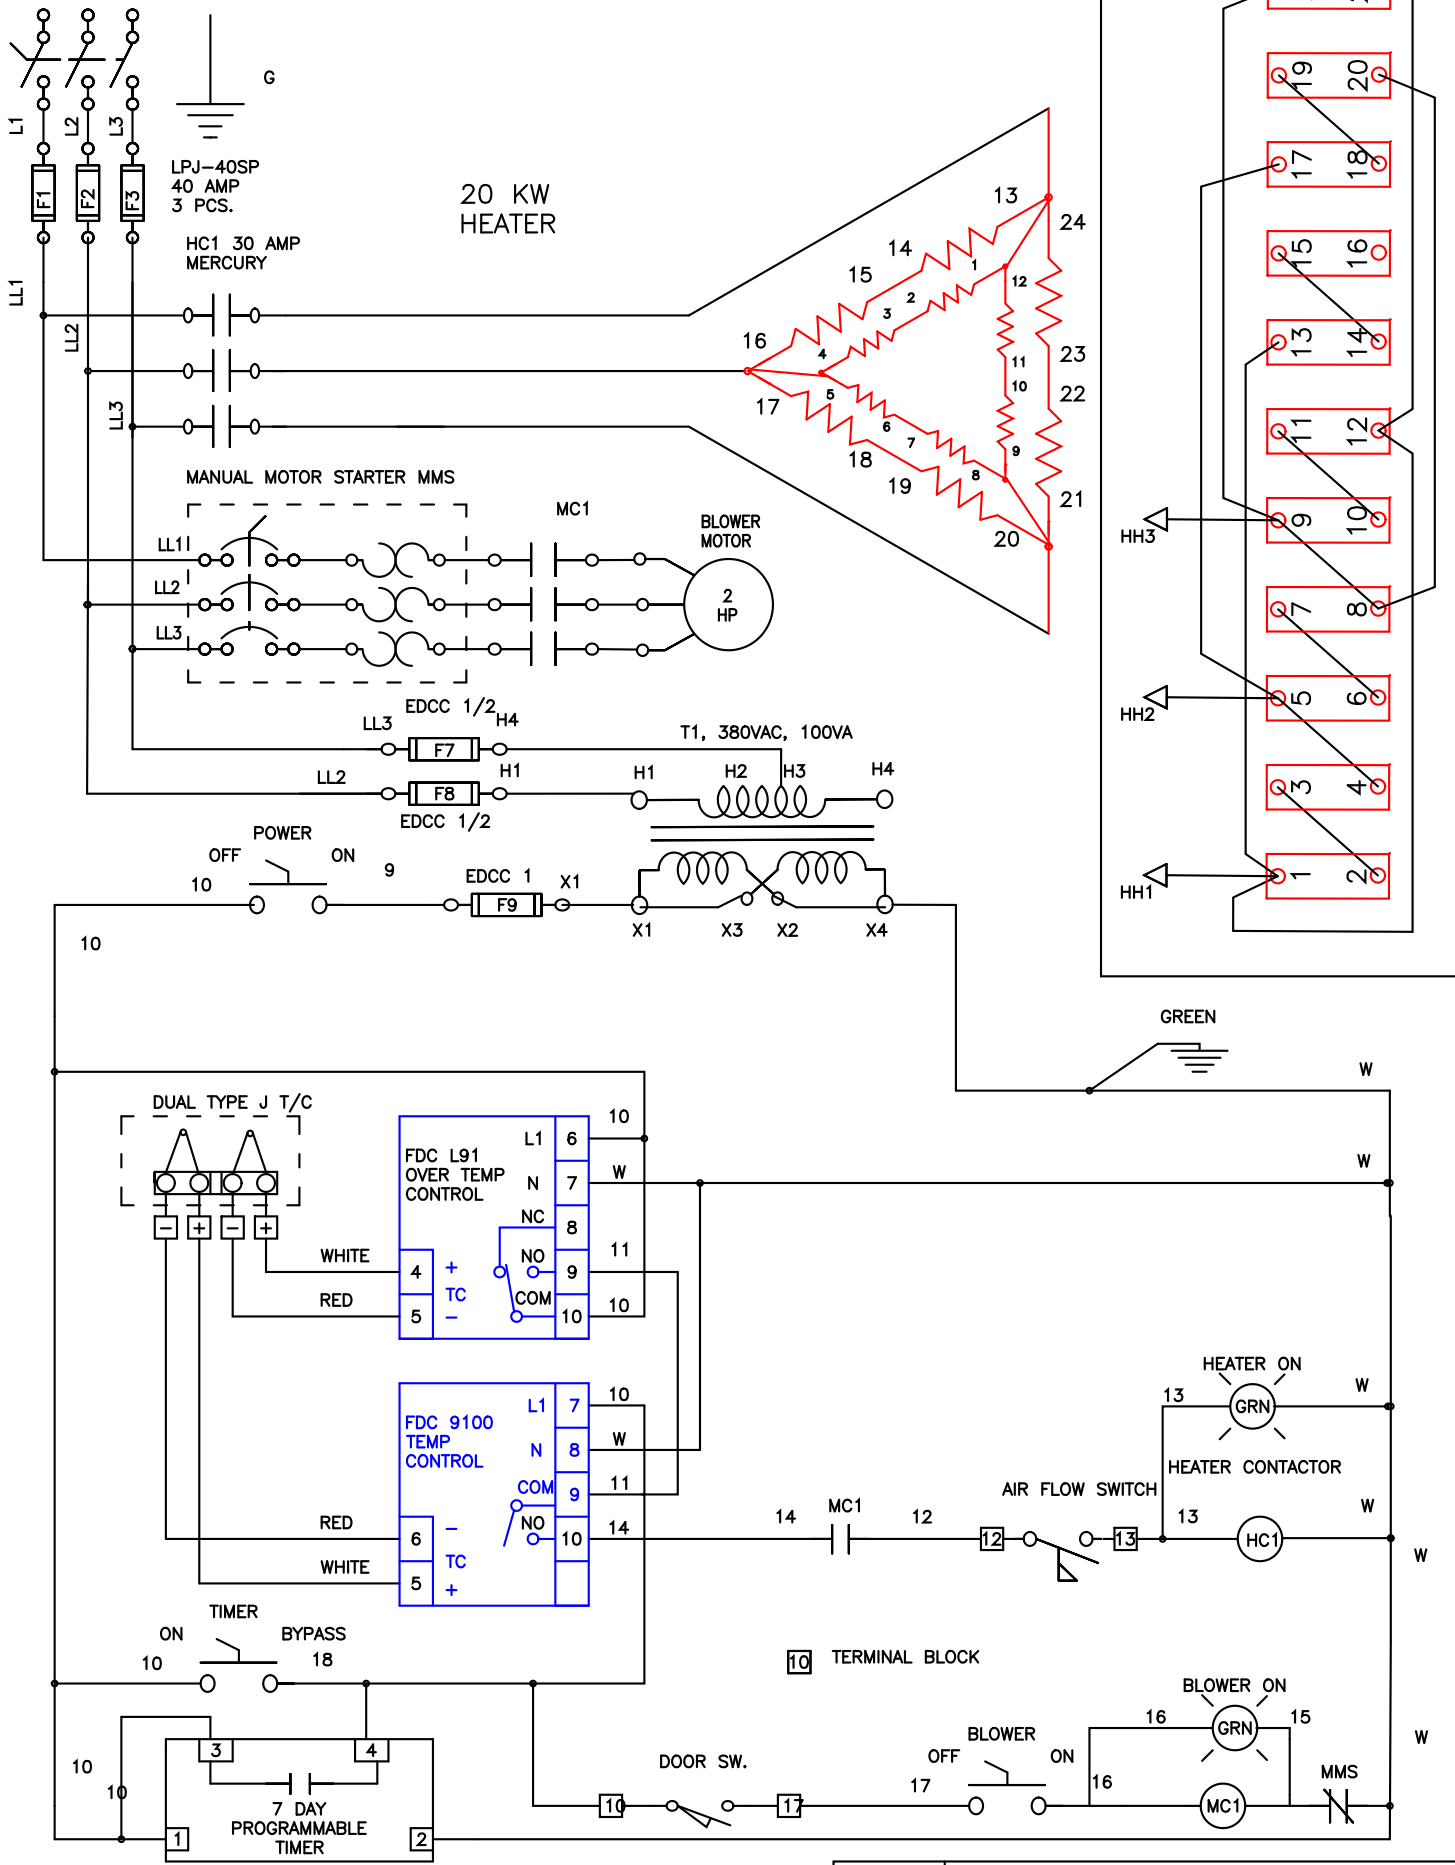

380 VAC, 40 AMP
3PH, 50 HZ

HEATER HOOKUP

DATE:
12/10/09

DOW MEDAN
380 VAC, 3 PH., NEMA 12

JOB NO.
J-120309

Apprvd.
R.B.

BENKO PRODUCTS INC.
5350 Evergreen Pkwy, Sheffield Village, Oh 44054