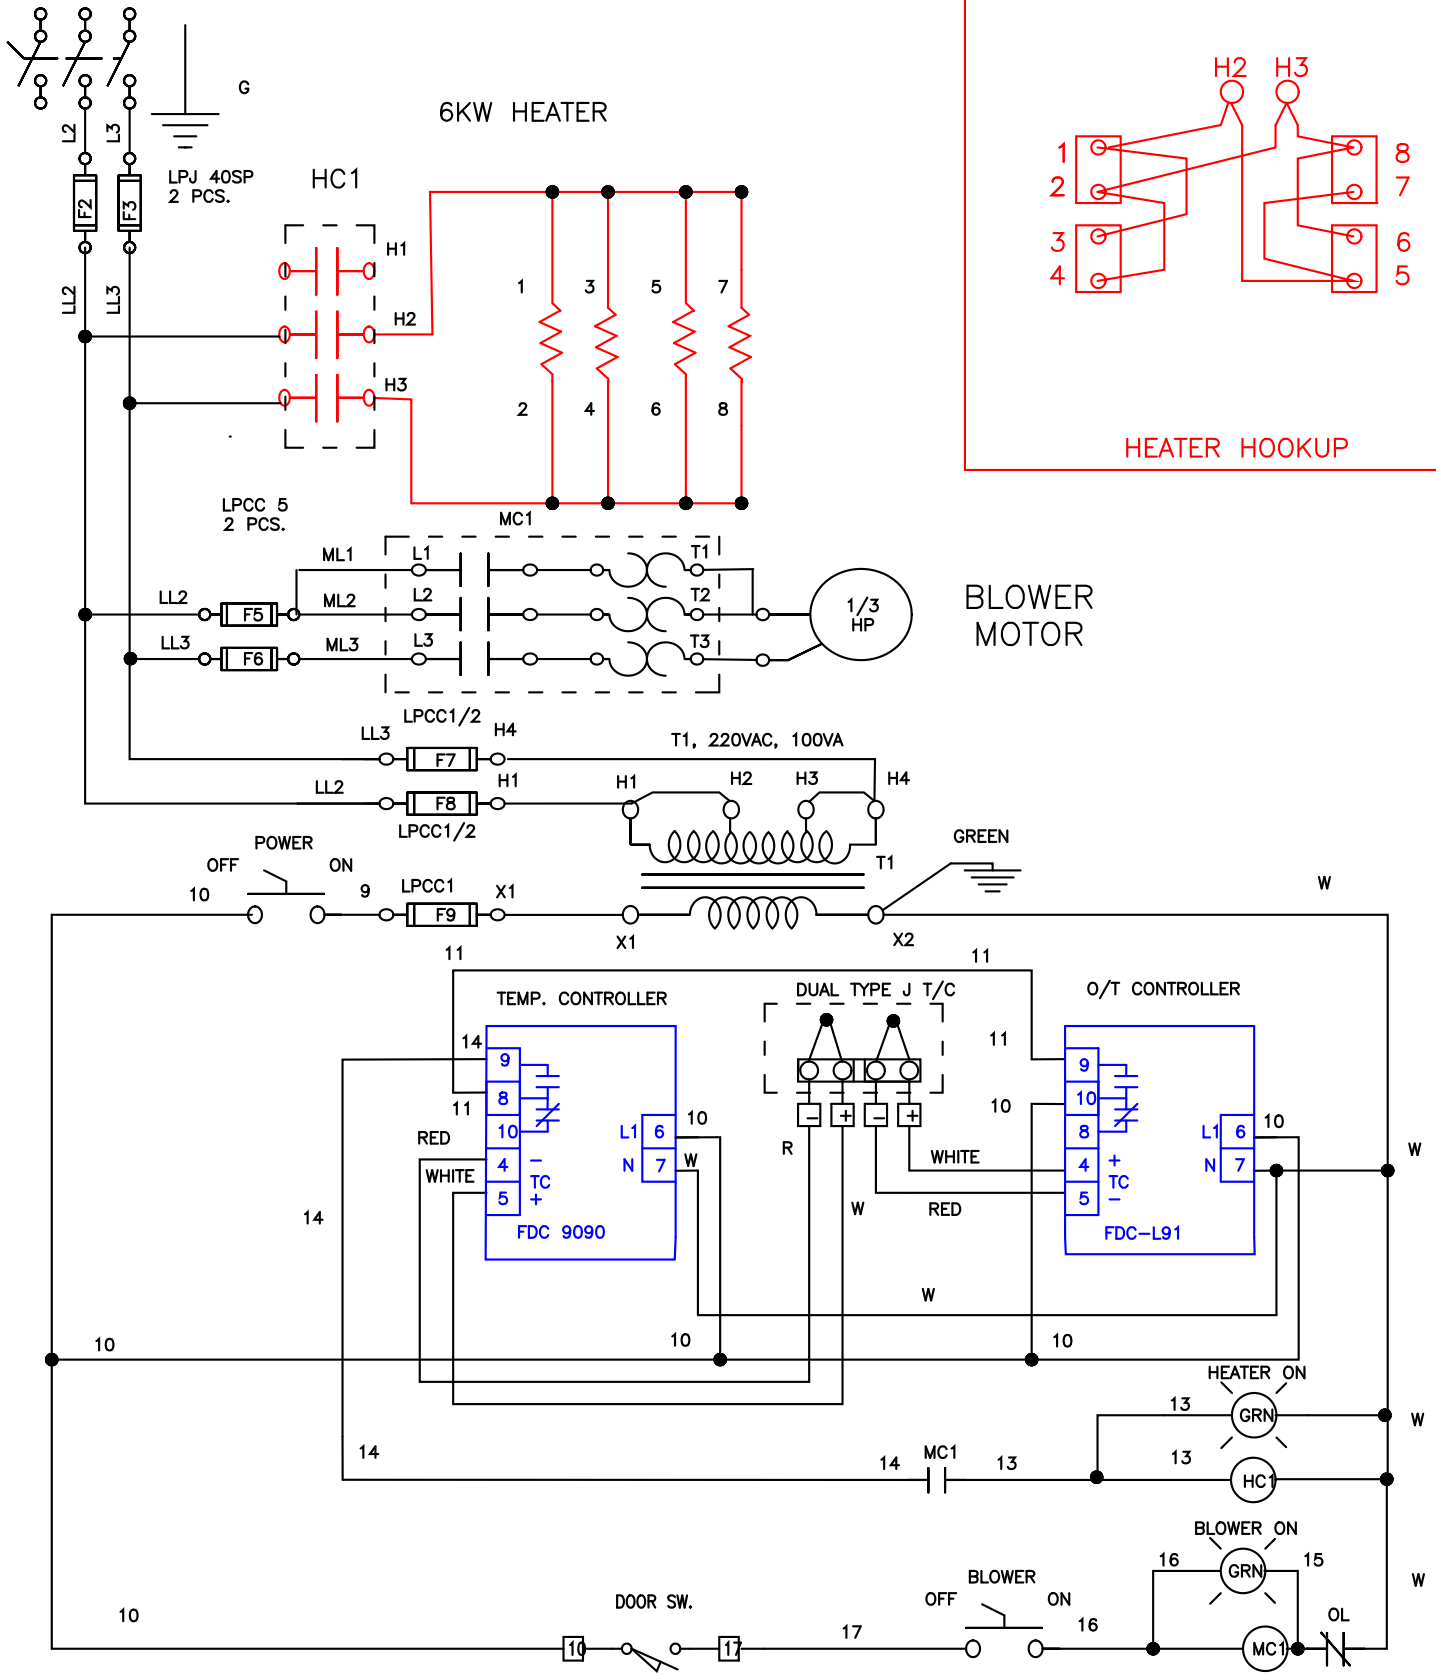

220 VAC, 1PH, 40 AMP, 60 HZ

HEATER HOOKUP

DATE:  
05/19/05

BOEHME FILATEX  
220 VAC, 1 PH., NEMA 12

JOB NO.  
J-117605

Apprvd.  
R.B.

BENKO PRODUCTS INC.  
5350 Evergreen Pkwy, Sheffield Village, Oh 44054