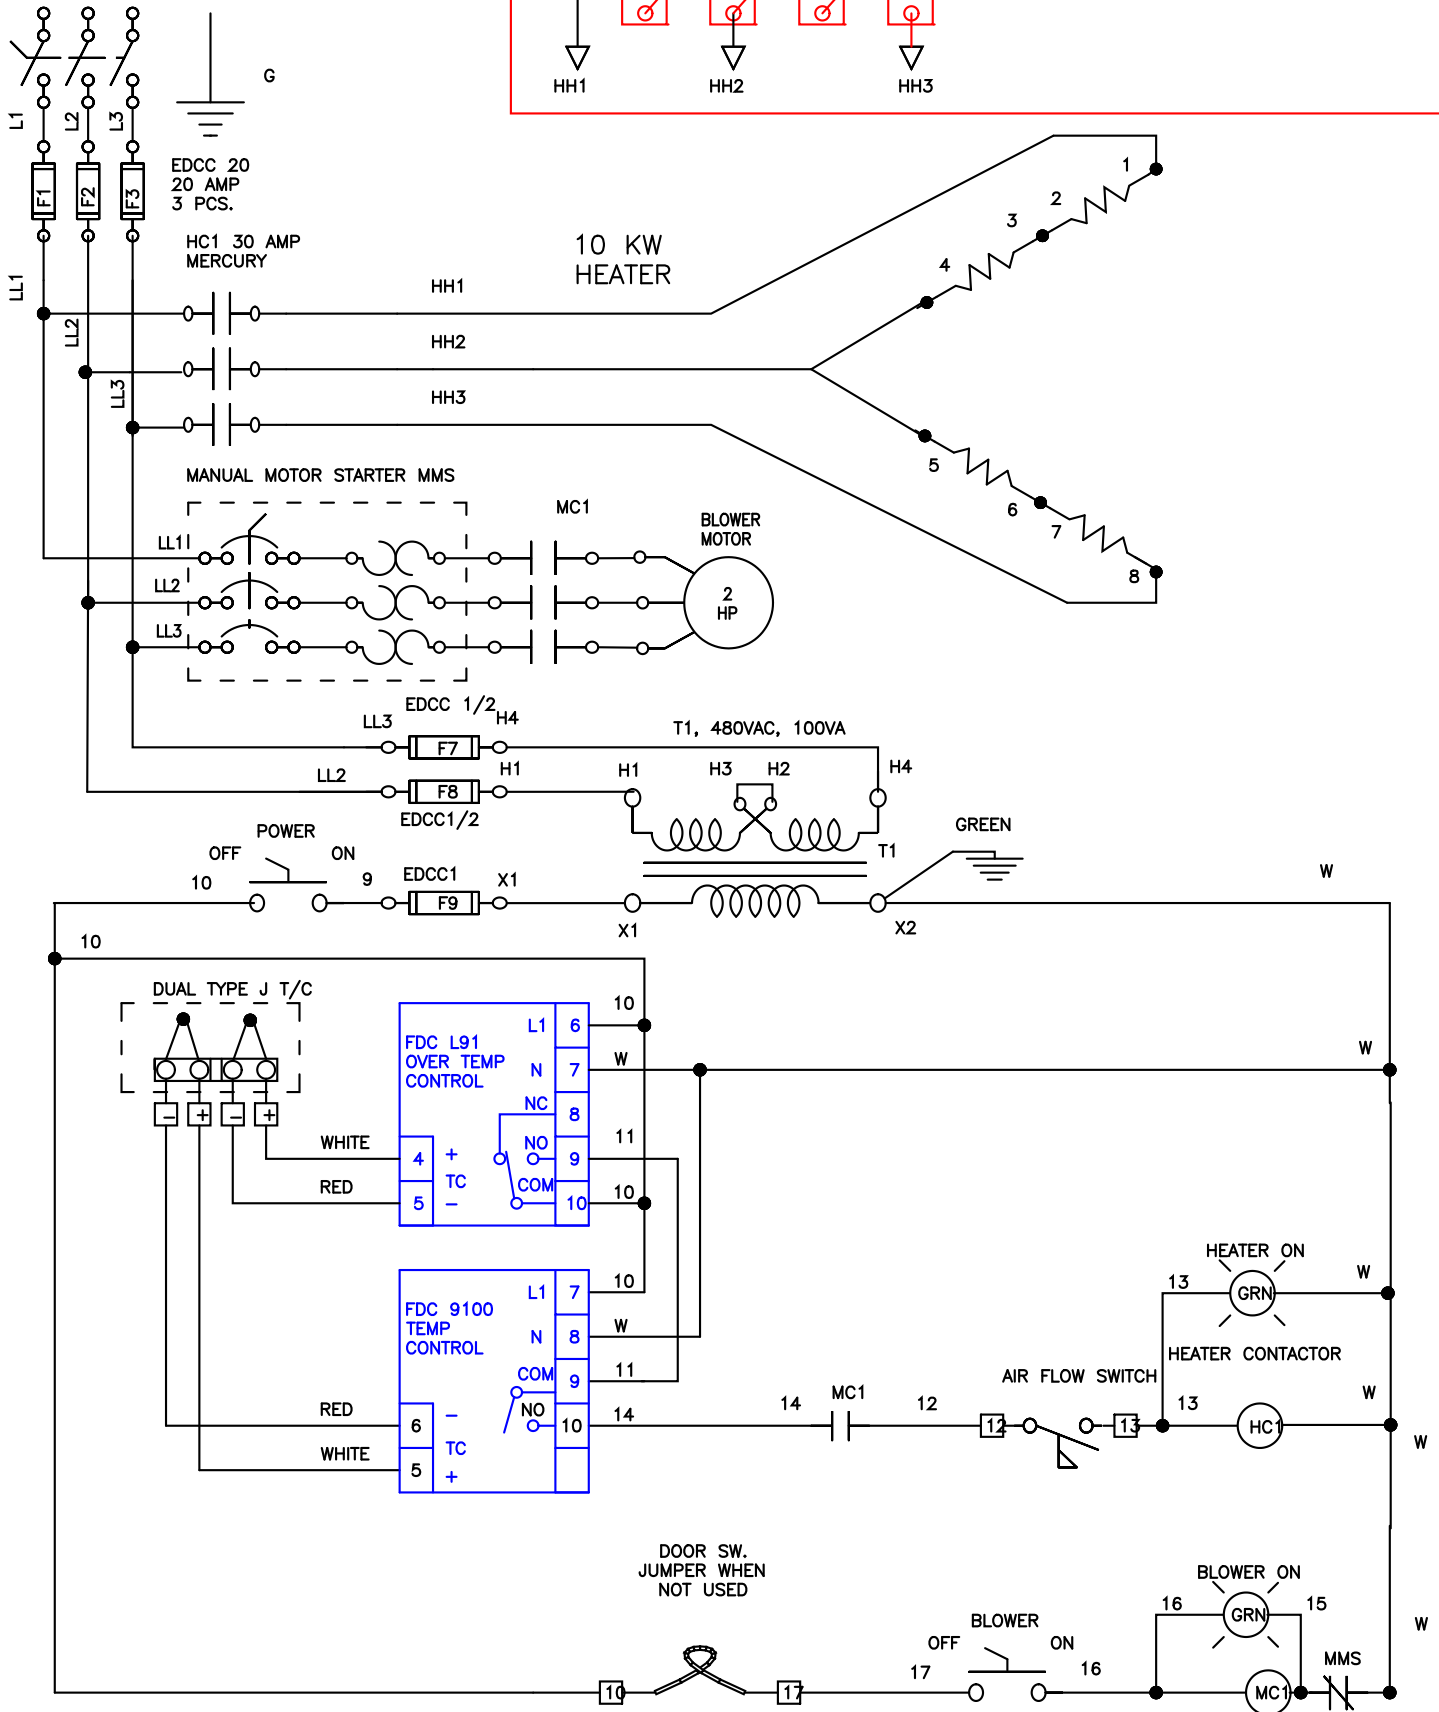

480 VAC, 20 AMP  
3PH, 60 HZ

HEATER HOOKUP

DATE:  
10/19/09

NESTLE  
480 VAC, 3 PH., NEMA 12

JOB NO.  
J-115609

Apprvd.  
R.B.

BENKO PRODUCTS INC.

5350 Evergreen Pkwy, Sheffield Village, Oh 44054