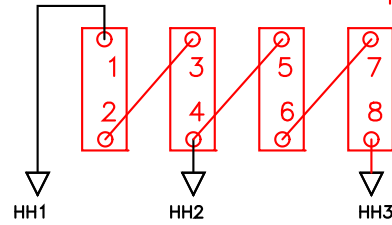

480 VAC, 20 AMP  
3PH, 60 HZ

HEATER HOOKUP

DATE:  
10/19/09

NESTLE  
480 VAC, 3 PH., NEMA 12

JOB NO.  
J-115609

Apprvd.  
R.B.

BENKO PRODUCTS INC.

5350 Evergreen Pkwy, Sheffield Village, Oh 44054