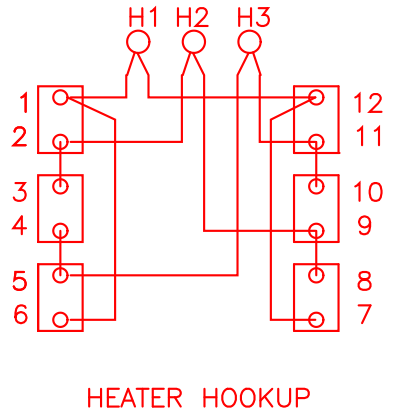

240 VAC, 3PH, 60 HZ

DATE:  
04/23/03

GLOBAL SEVEN  
240VAC, 3 PH., NEMA 12

JOB NO.  
J-112903

Apprvd.  
R.B.

BENKO PRODUCTS INC.  
5350 Evergreen Pkwy, Sheffield Village, Oh 44054