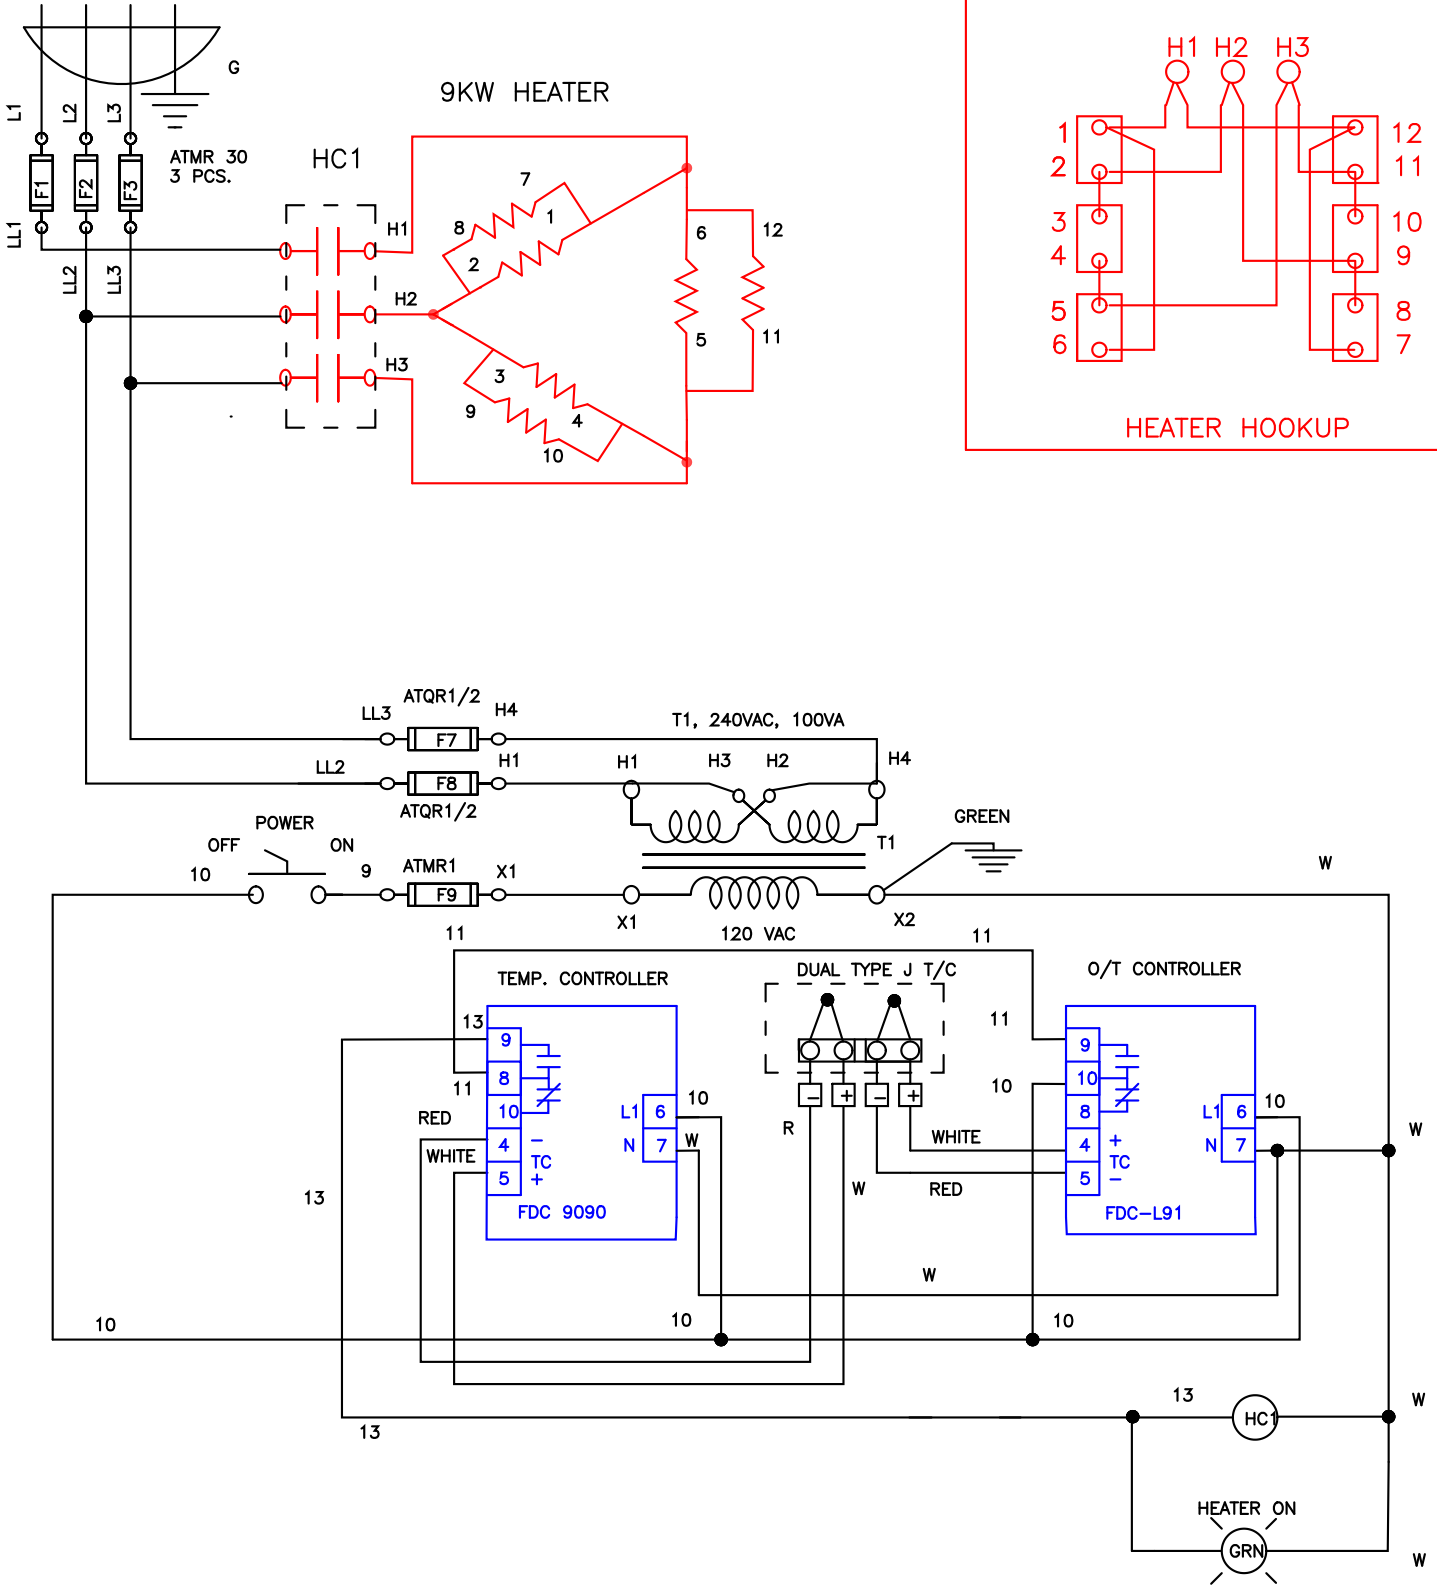

240 VAC, 3PH, 60 HZ

DATE:  
04/23/03

GLOBAL SEVEN  
240VAC, 3 PH., NEMA 12

JOB NO.  
J-112903

Apprvd.  
R.B.

BENKO PRODUCTS INC.  
5350 Evergreen Pkwy, Sheffield Village, Oh 44054