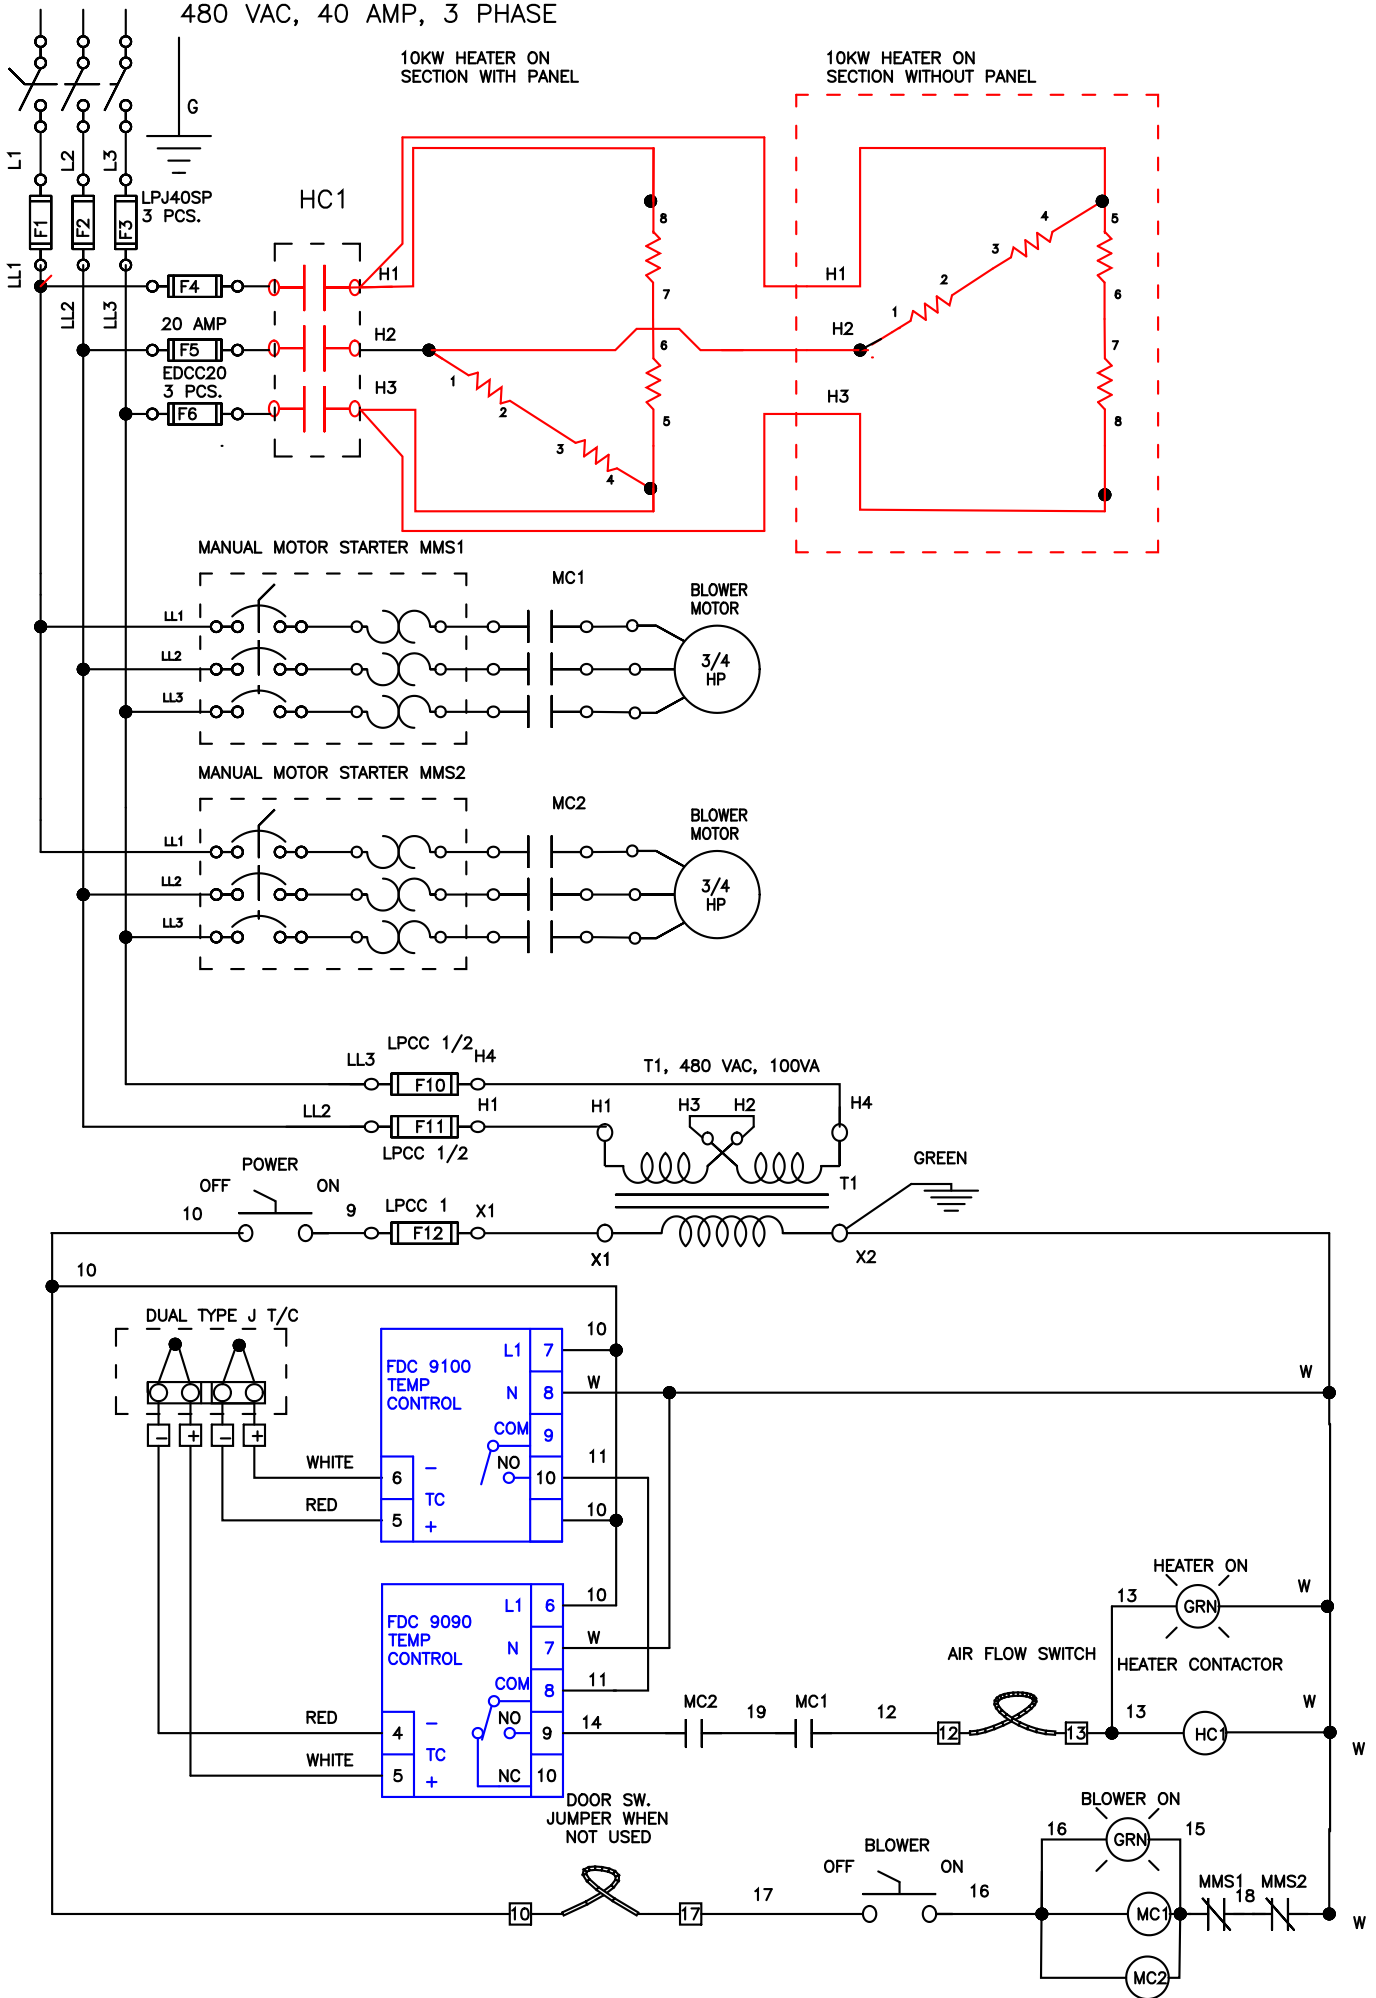

480 VAC, 40 AMP, 3 PHASE

10KW HEATER ON SECTION WITH PANEL

10KW HEATER ON SECTION WITHOUT PANEL

DATE:
04/13/09

DAILY
480 VAC, 3 PH., NEMA 12

JOB NO.
J-111409

Apprvd.
R.B.

BENKO PRODUCTS INC.
5350 Evergreen Pkwy, Sheffield Village, Oh 44054