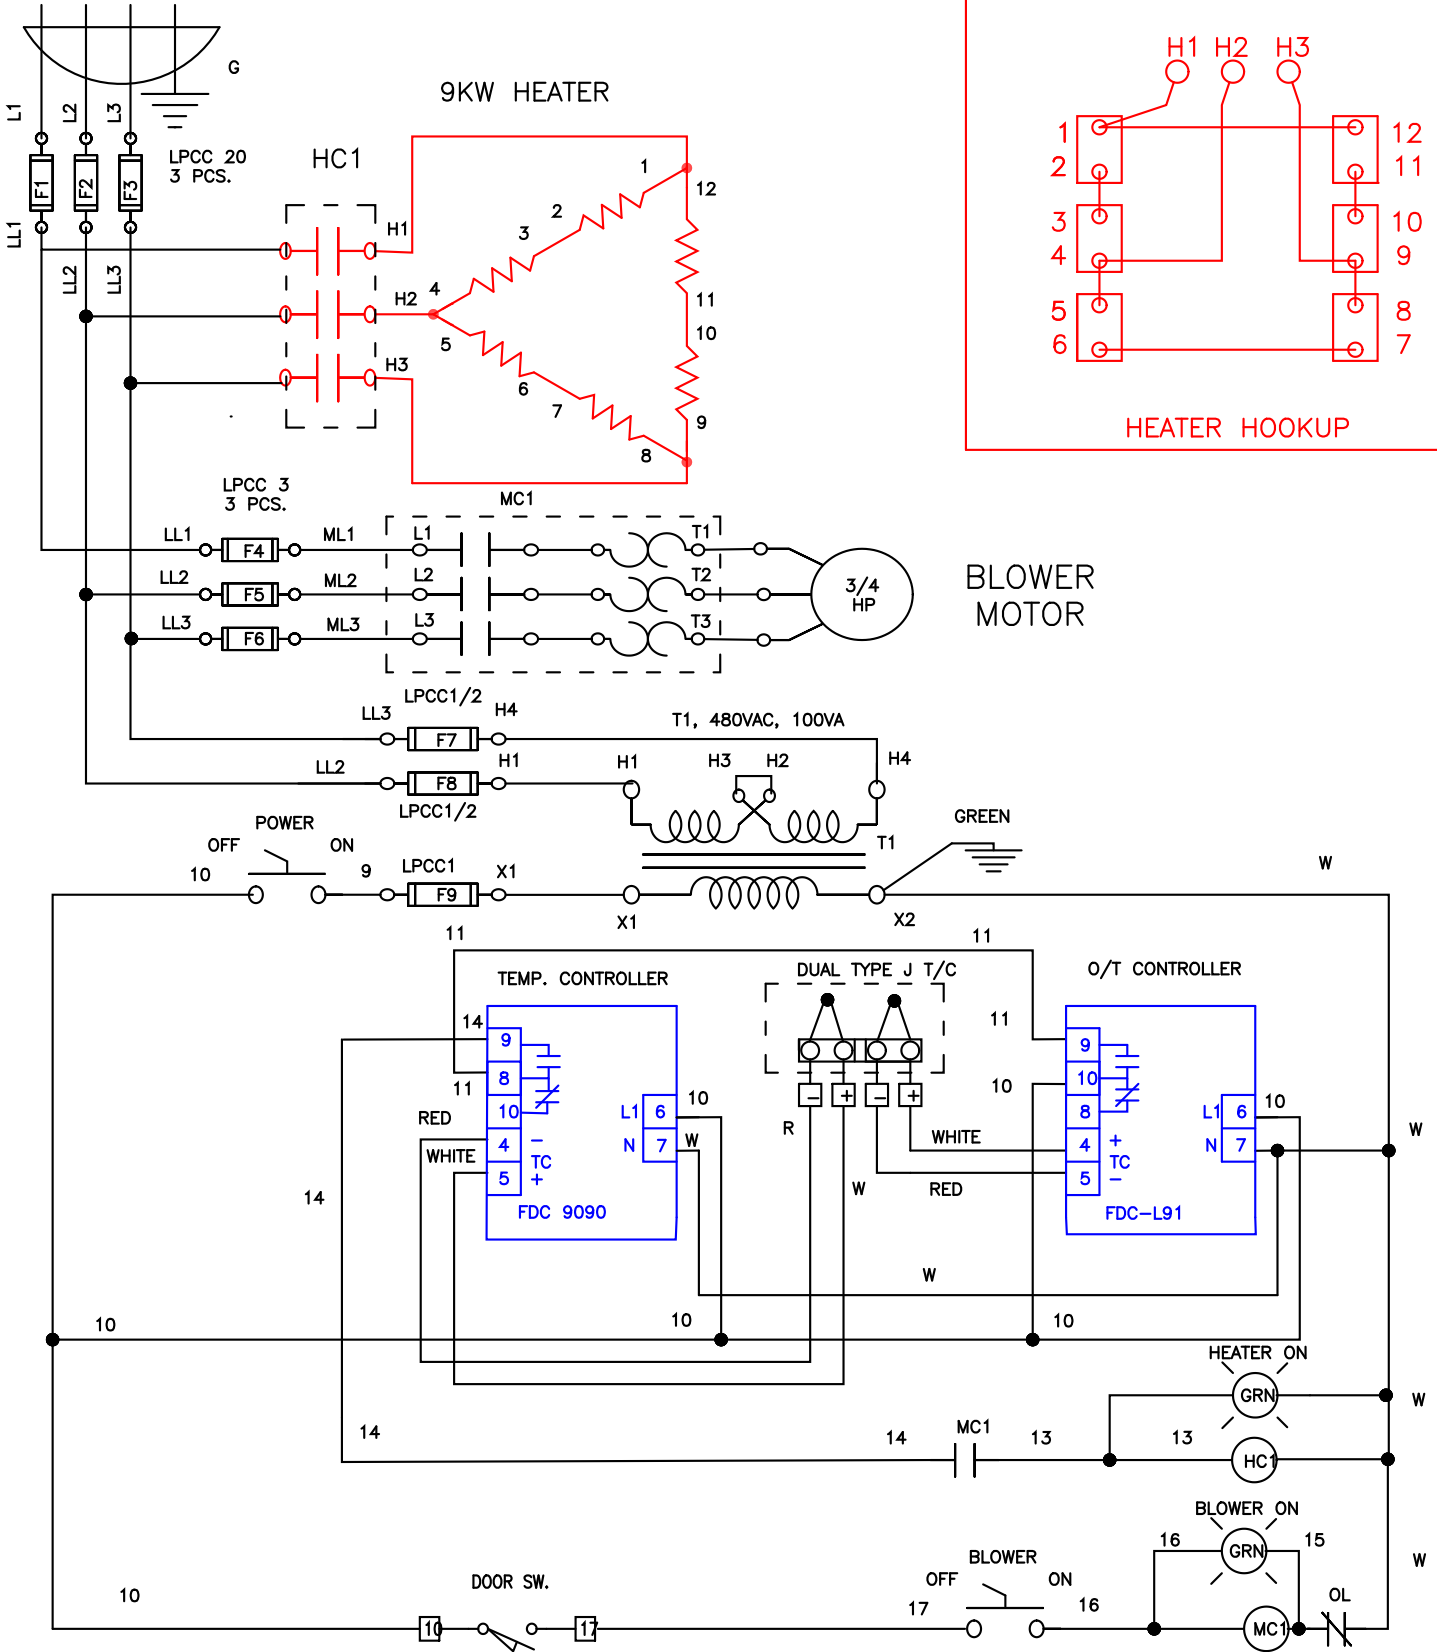

480 VAC, 3PH, 60 HZ

DATE:
03/07/05

GILCHREST & SOAMES
480 VAC, 3 PH., NEMA 12

JOB NO.
J-109005

Apprvd.
R.B.

BENKO PRODUCTS INC.
5350 Evergreen Pkwy, Sheffield Village, Oh 44054