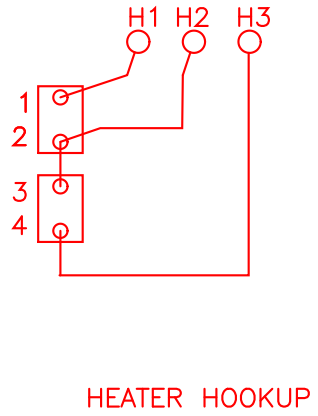

240 VAC, 3PH, 60 HZ

DATE:  
03/10/05

PFAULDER  
240 VAC, 3 PH., NEMA 12

JOB NO.  
J-108105A

Apprvd.  
R.B.

BENKO PRODUCTS INC.  
5350 Evergreen Pkwy, Sheffield Village, Oh 44054