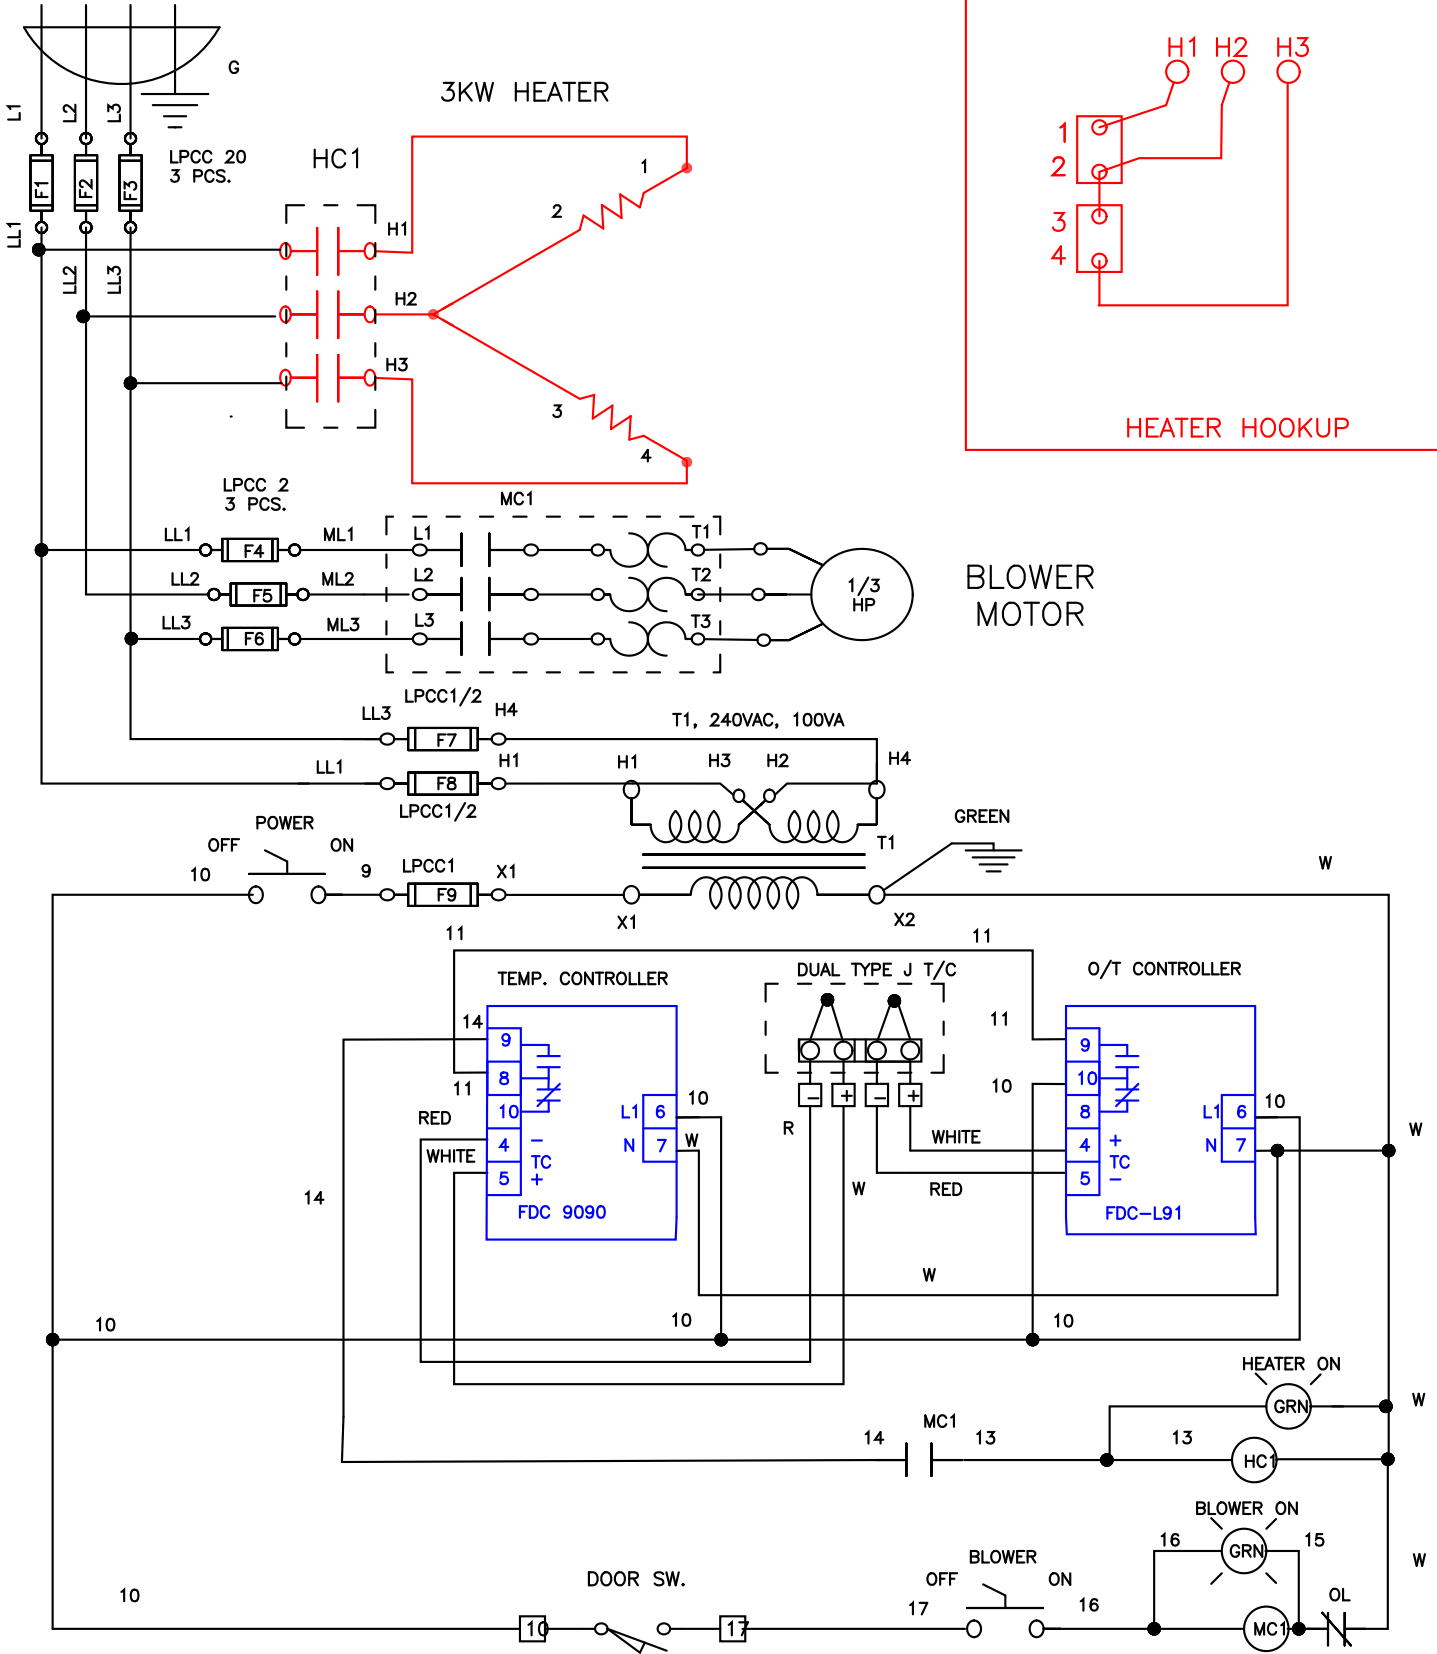

240 VAC, 3PH, 60 HZ

DATE:  
03/10/05

PFAULDER  
240 VAC, 3 PH., NEMA 12

JOB NO.  
J-108105A

Apprvd.  
R.B.

BENKO PRODUCTS INC.  
5350 Evergreen Pkwy, Sheffield Village, Oh 44054