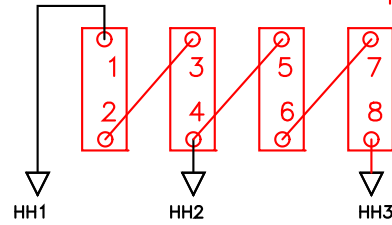

480 VAC, 20 AMP  
3PH, 60 HZ

HEATER HOOKUP

T/C IS PARALLEL WITH TEMP CONTROL

TYPE J T/C