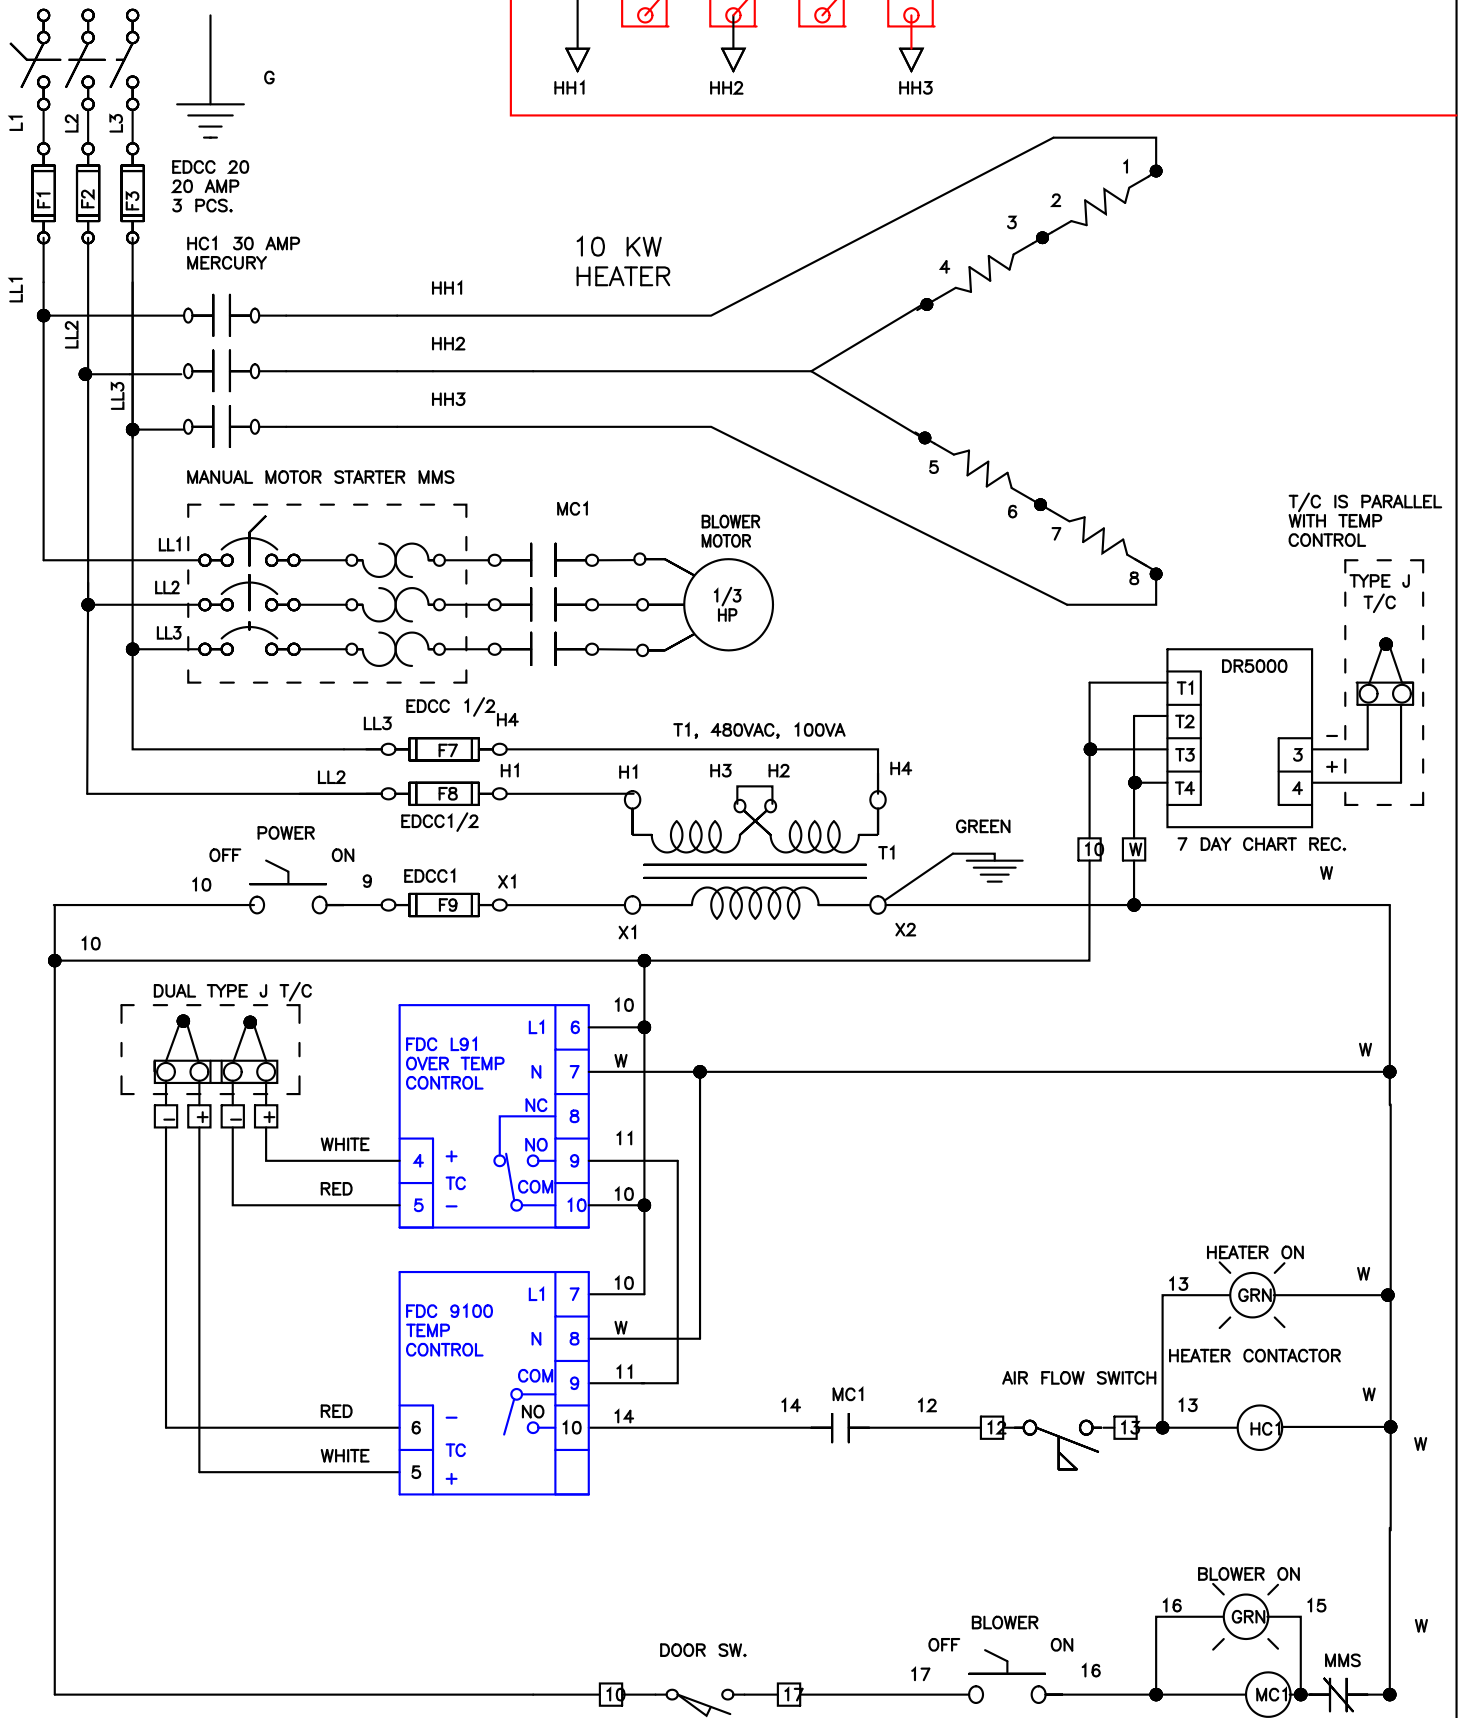

480 VAC, 20 AMP  
3PH, 60 HZ

HEATER HOOKUP

T/C IS PARALLEL WITH TEMP CONTROL

TYPE J T/C