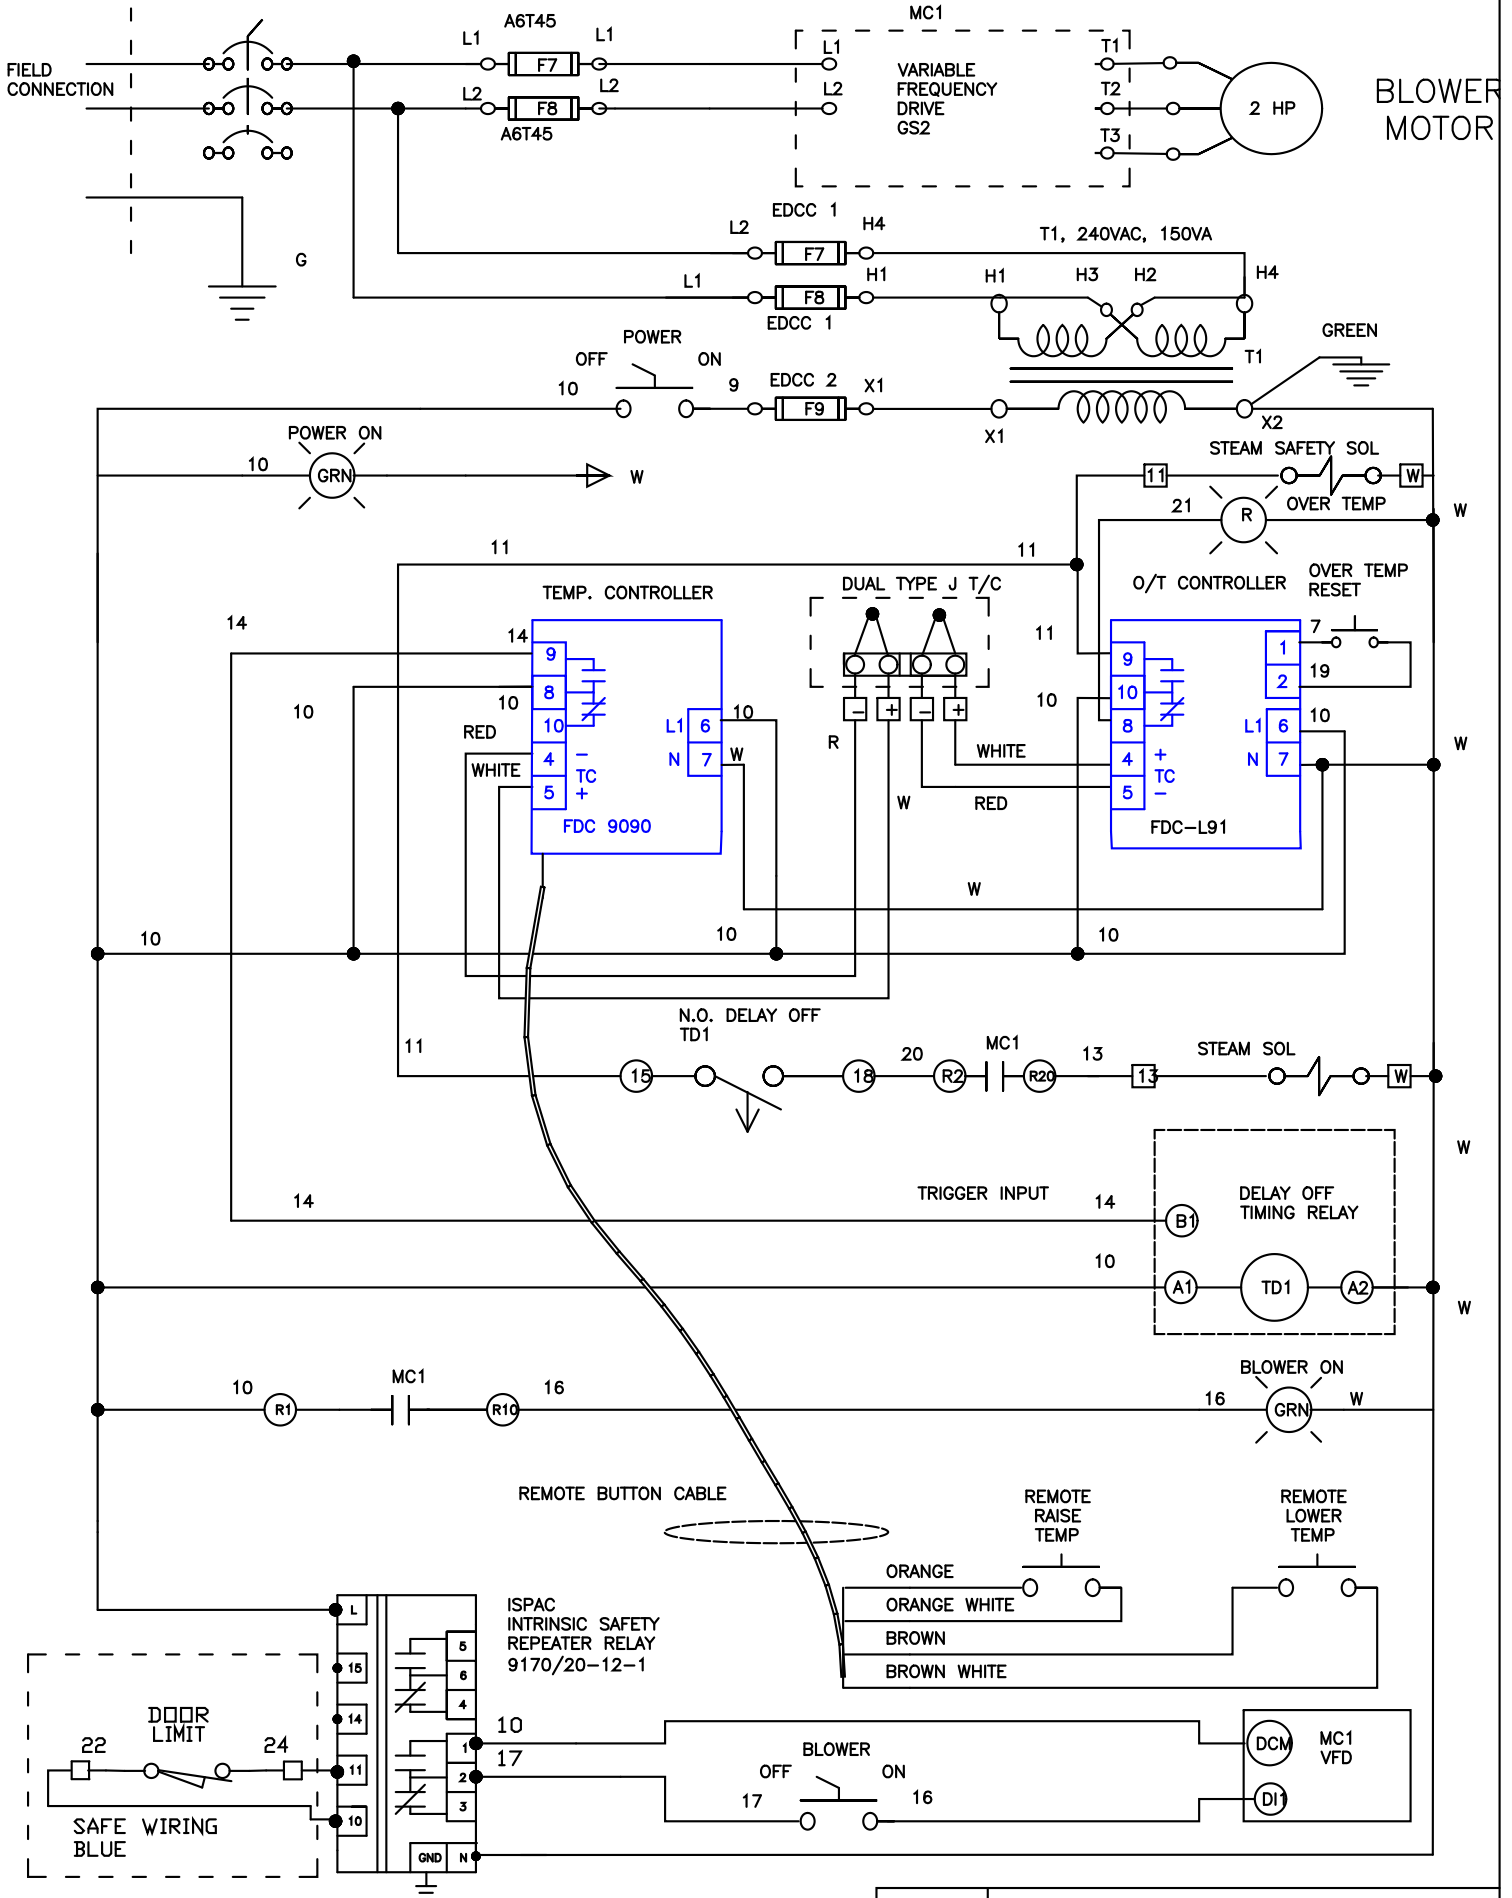

240 VAC, 1PH, 15 AMP

DATE:
04/23/09

ASHLAND
240 VAC, 1 PH. NEMA 7/9

JOB NO.
J-104209

Apprvd.
R.B.

BENKO PRODUCTS INC.
5350 Evergreen Pkwy, Sheffield Village, Oh 44054