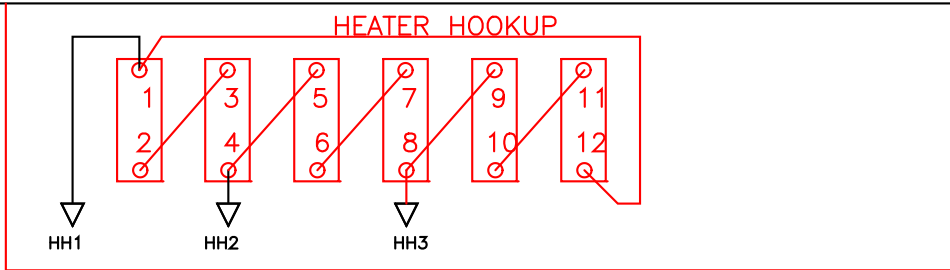

380 VAC, 20 AMP
3PH, 50 HZ

DATE:
03/05/09

CYTEC
380 VAC, 3 PH., NEMA 12

JOB NO.
J-101409 C

Apprvd.
R.B.

BENKO PRODUCTS INC.
5350 Evergreen Pkwy, Sheffield Village, Oh 44054