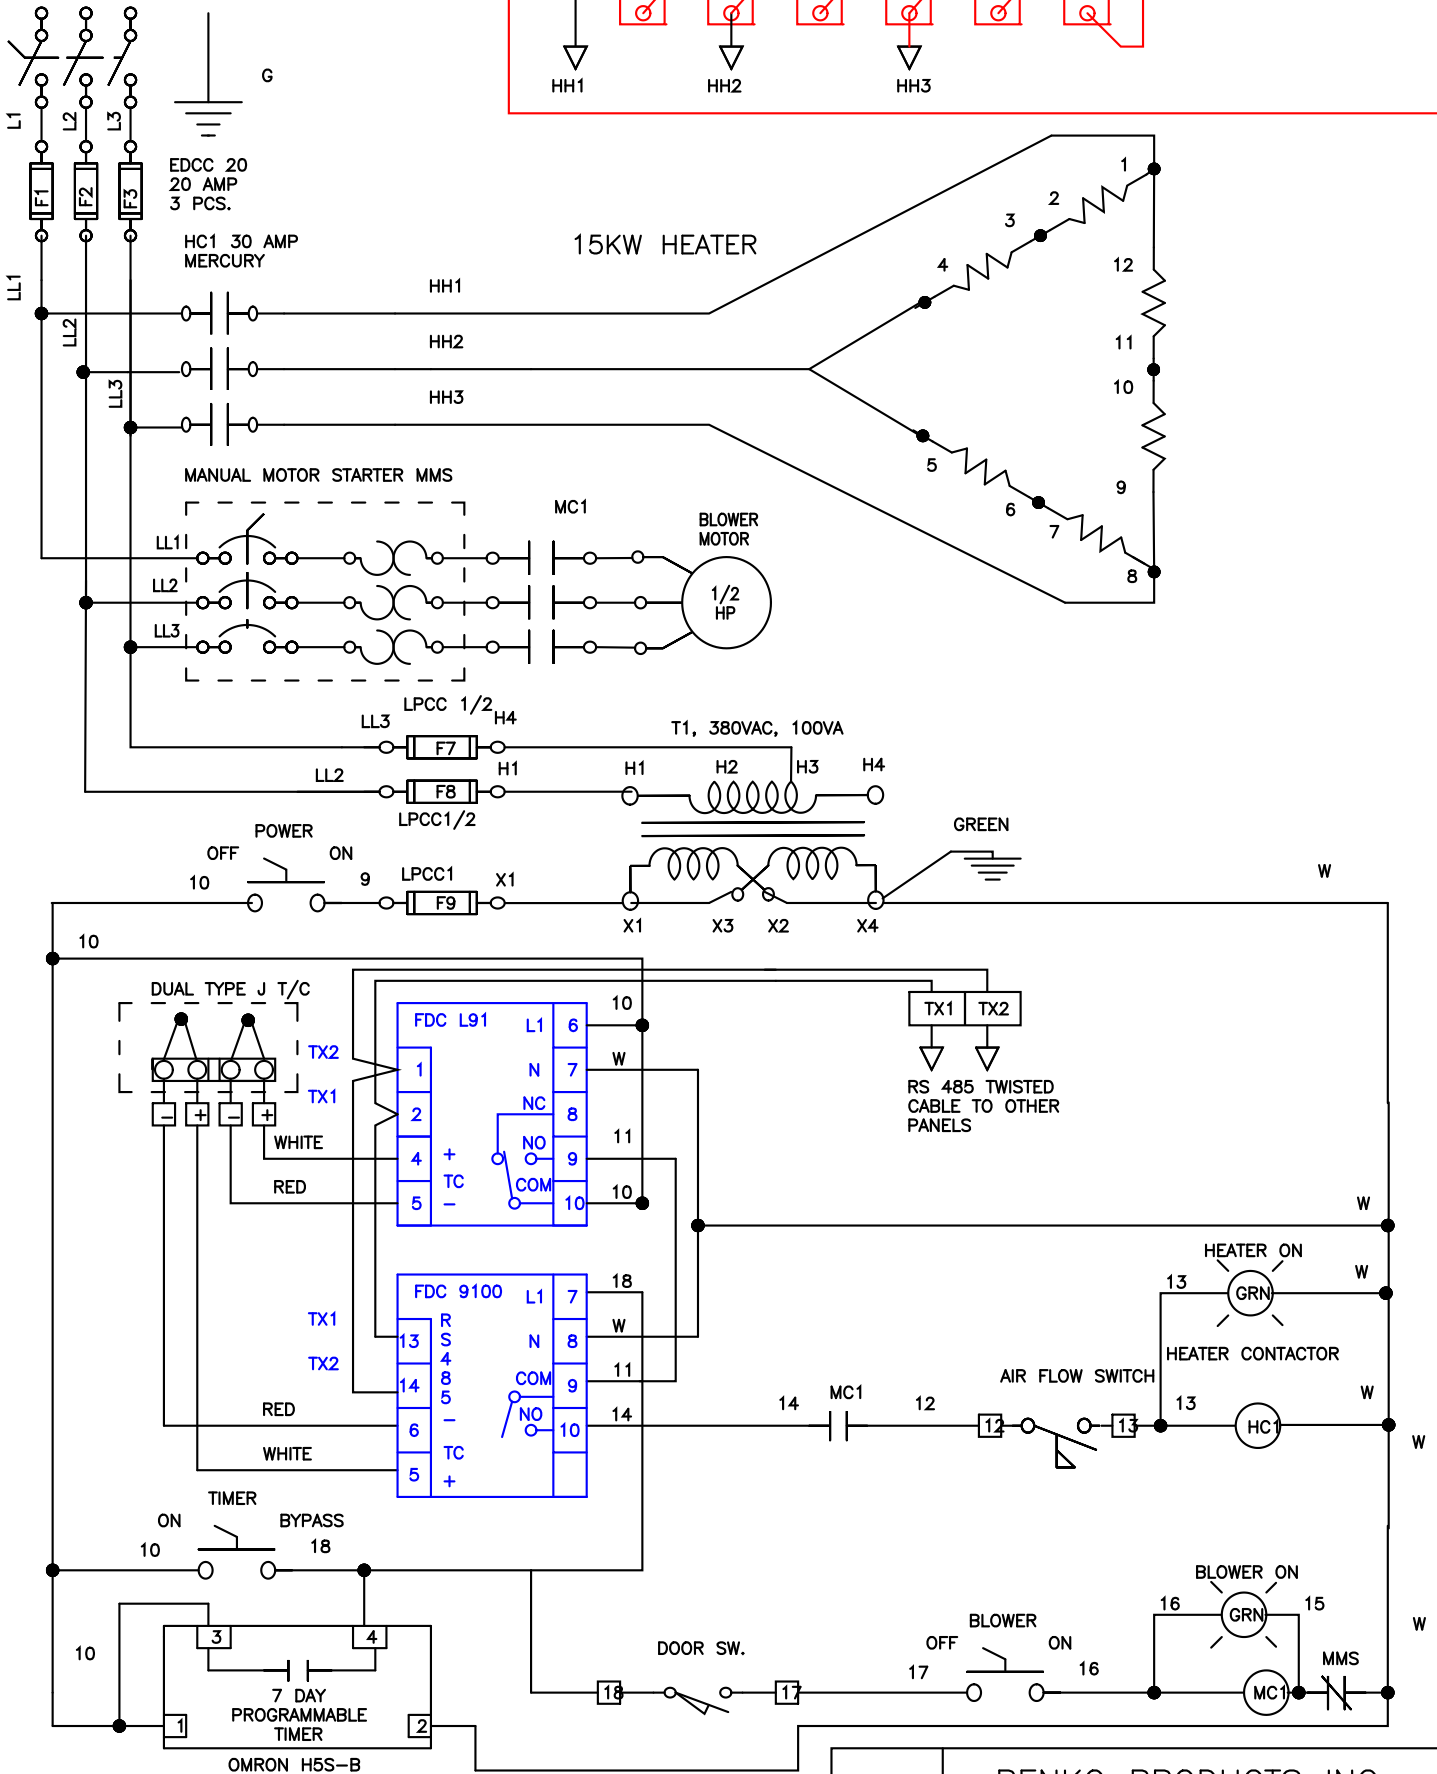

380 VAC, 20 AMP
3PH, 50 HZ

DATE:
03/05/09

CYTEC
380 VAC, 3 PH., NEMA 12

JOB NO.
J-101409 C

Apprvd.
R.B.

BENKO PRODUCTS INC.
5350 Evergreen Pkwy, Sheffield Village, Oh 44054