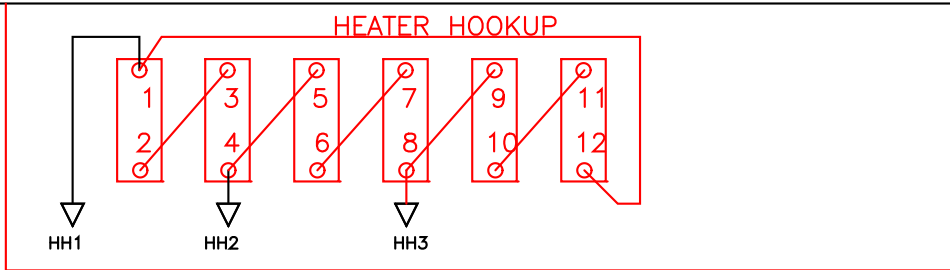

380 VAC, 20 AMP
3PH, 50 HZ

DATE:
03/05/09

CYTEC
380 VAC, 3 PH., NEMA 12

JOB NO.
J-101409 A

Apprvd.
R.B.

BENKO PRODUCTS INC.
5350 Evergreen Pkwy, Sheffield Village, Oh 44054