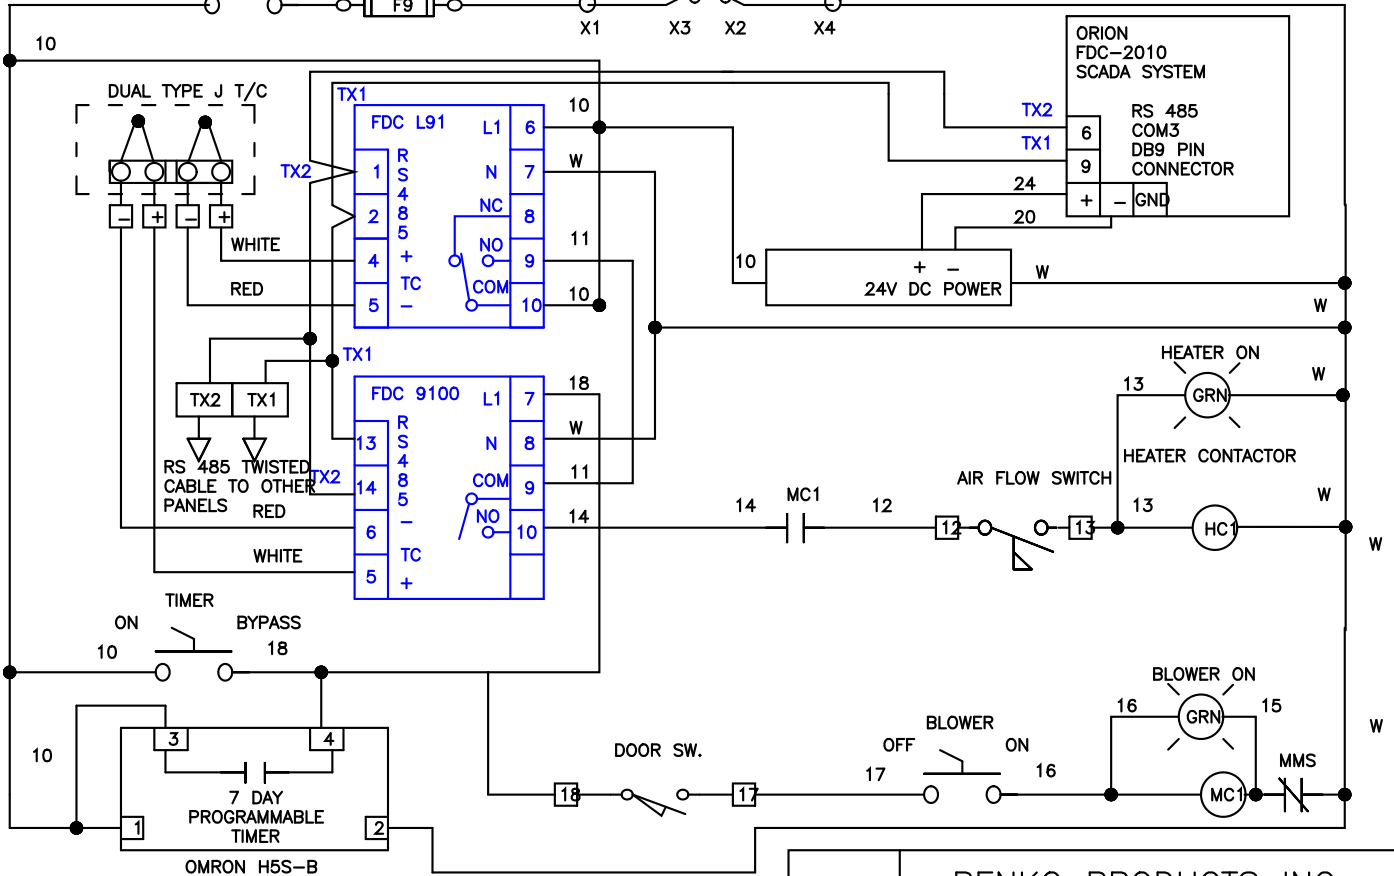

380 VAC, 20 AMP
3PH, 50 HZ

DATE:
03/05/09

CYTEC
380 VAC, 3 PH., NEMA 12

JOB NO.
J-101409 A

Apprvd.
R.B.

BENKO PRODUCTS INC.
5350 Evergreen Pkwy, Sheffield Village, Oh 44054