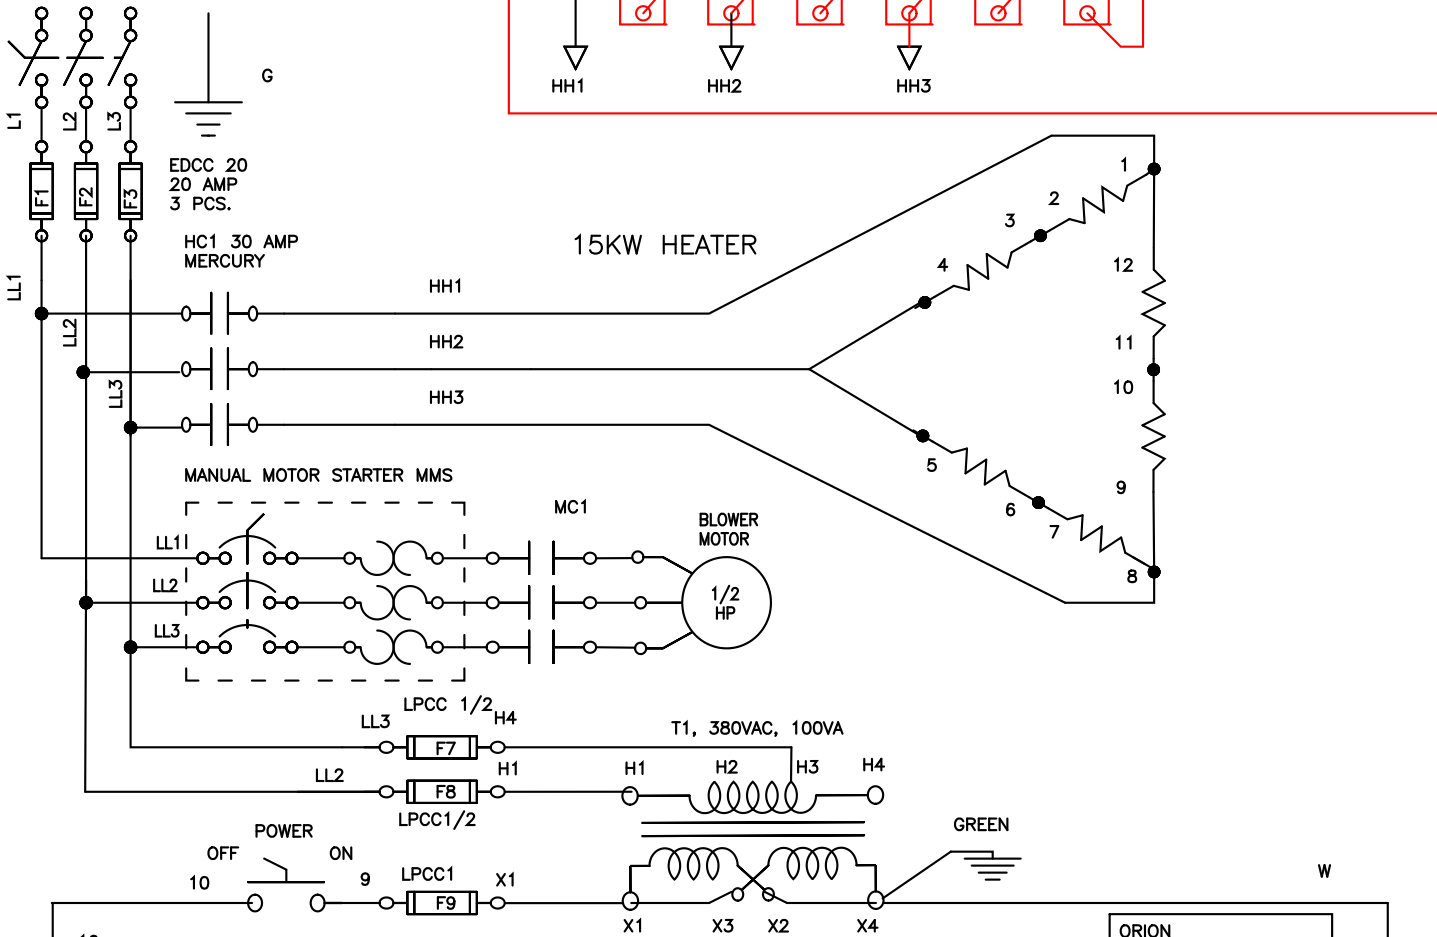

380 VAC, 20 AMP
3PH, 50 HZ

DATE:
03/05/09

CYTEC
380 VAC, 3 PH., NEMA 12

JOB NO.
J-101409 A

Apprvd.
R.B.

BENKO PRODUCTS INC.
5350 Evergreen Pkwy, Sheffield Village, Oh 44054