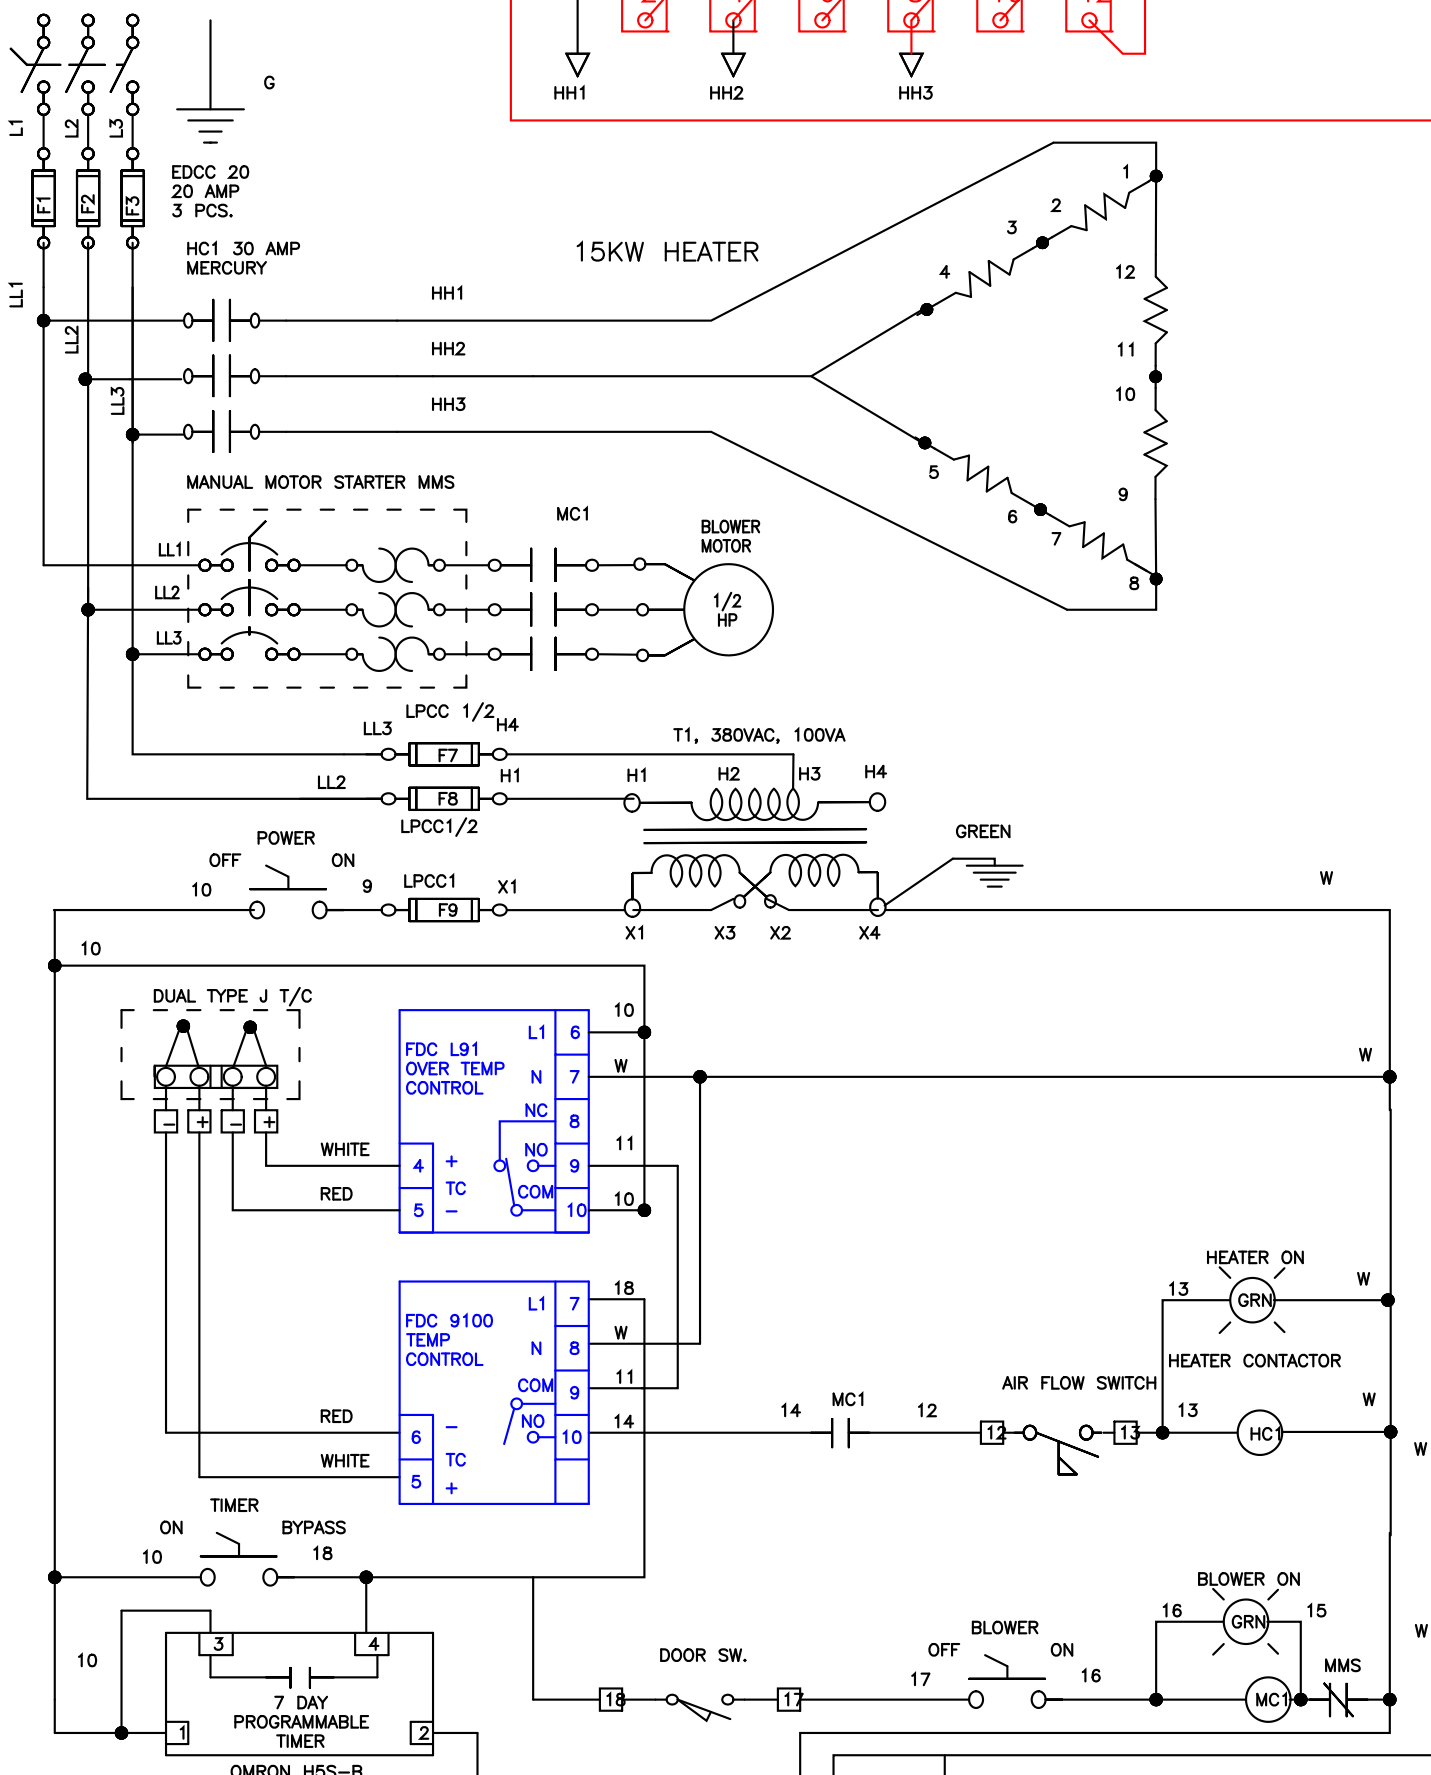

380 VAC, 20 AMP  
3PH, 50 HZ

HEATER HOOKUP

DATE:  
03/05/09

CYTEC  
380 VAC, 3 PH., NEMA 12

JOB NO.  
J-101409

Apprvd.  
R.B.

BENKO PRODUCTS INC.  
5350 Evergreen Pkwy, Sheffield Village, Oh 44054