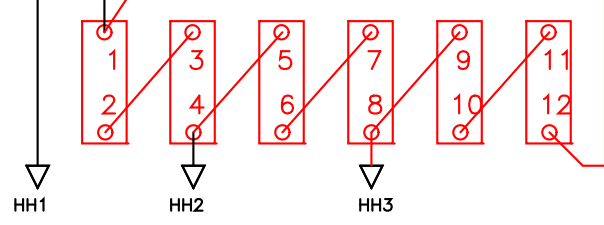

380 VAC, 20 AMP  
3PH, 50 HZ

HEATER HOOKUP

DATE:  
03/05/09

CYTEC  
380 VAC, 3 PH., NEMA 12

JOB NO.  
J-101409

Apprvd.  
R.B.

BENKO PRODUCTS INC.  
5350 Evergreen Pkwy, Sheffield Village, Oh 44054