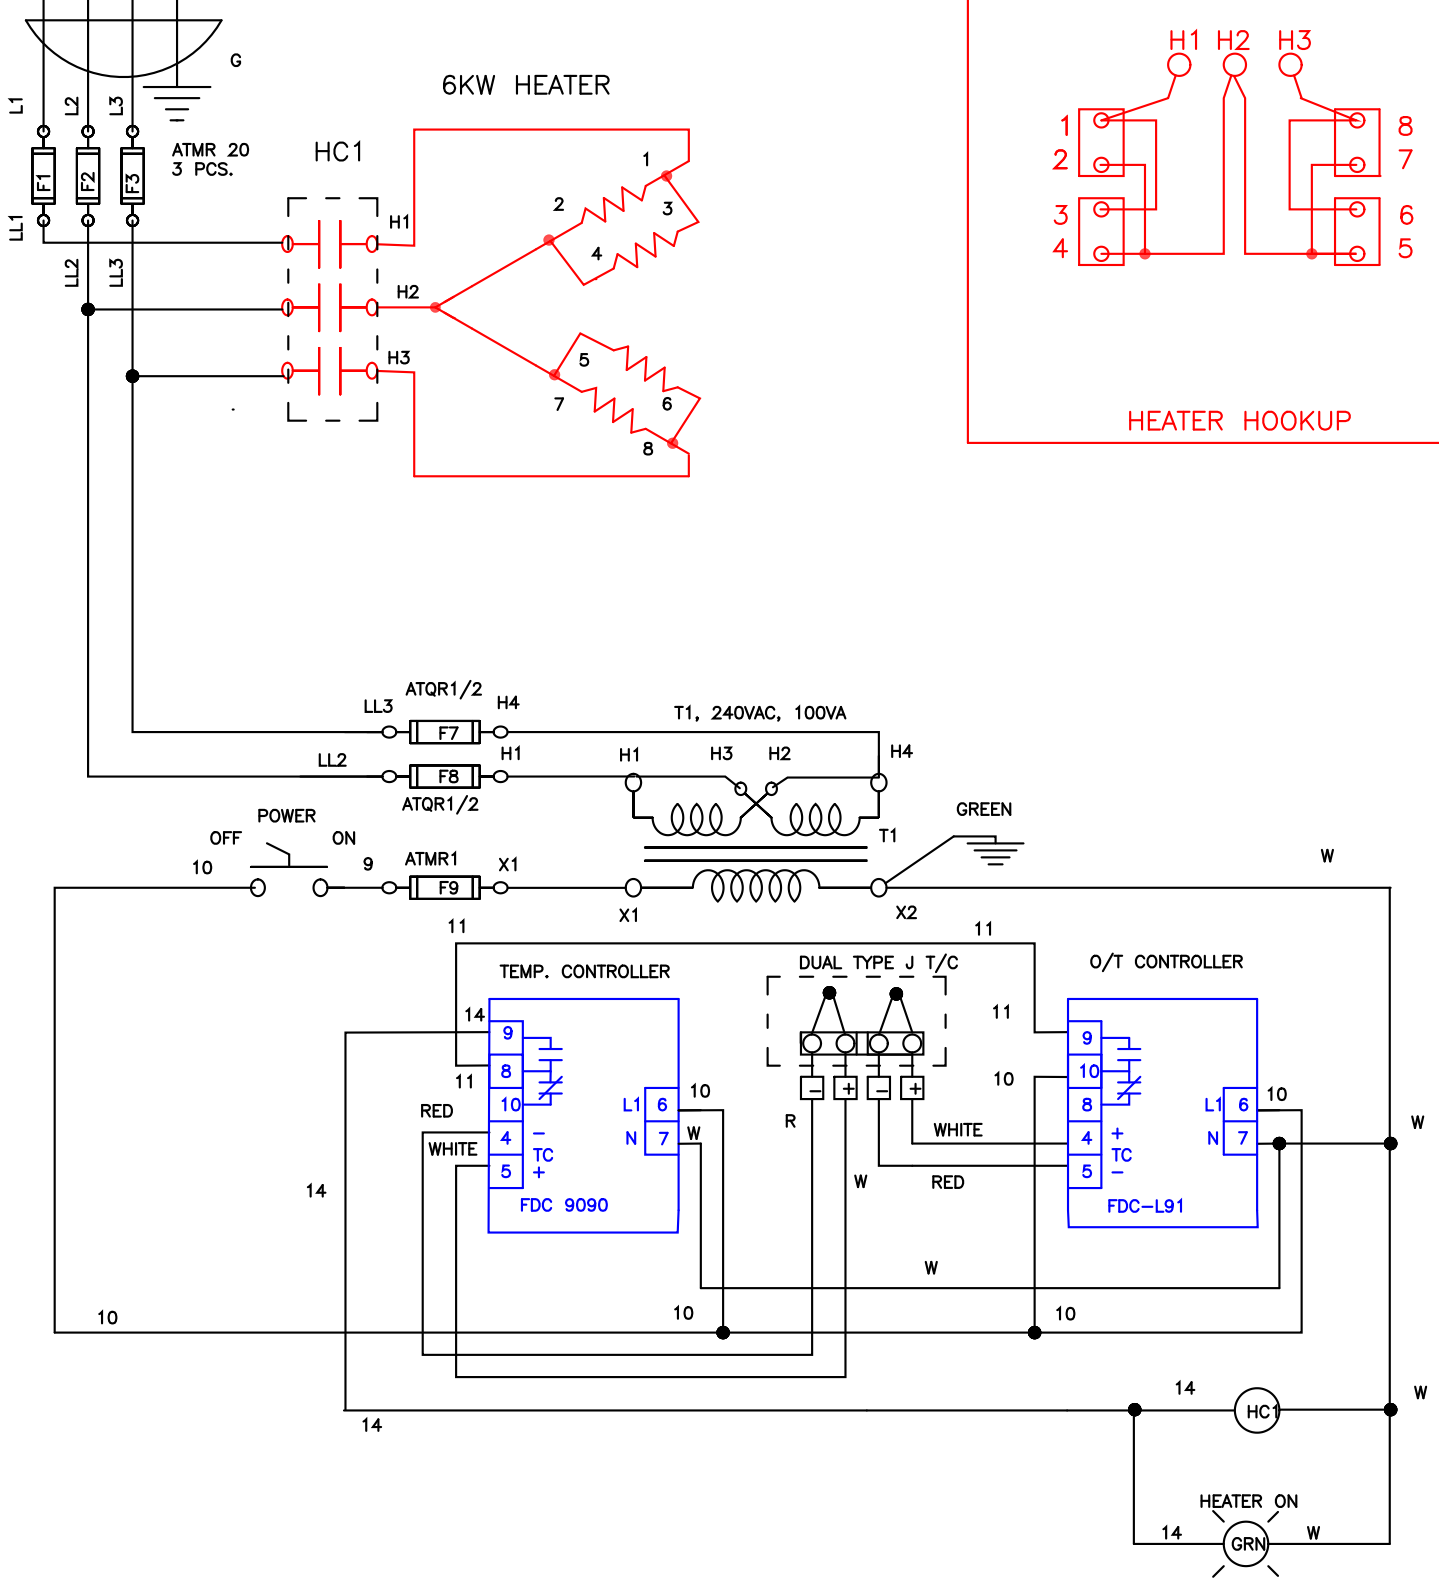

240VAC, 3PH, 60 HZ

DATE:
01/29/03

LIFT-O-MATIC
240 VAC, 3 PH., NEMA 12

JOB NO.
J-101403

Apprvd.
R.B.

BENKO PRODUCTS INC.
5350 Evergreen Pkwy, Sheffield Village, Oh 44054