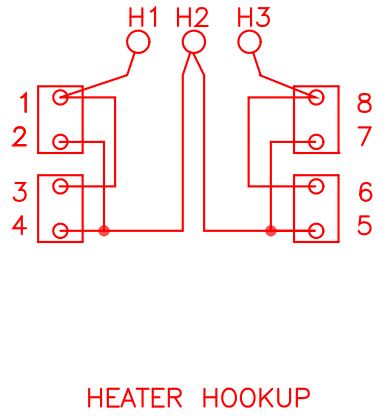

240VAC, 3PH, 60 HZ

DATE:
01/29/03

LIFT-O-MATIC
240 VAC, 3 PH., NEMA 12

JOB NO.
J-101403

Apprvd.
R.B.

BENKO PRODUCTS INC.
5350 Evergreen Pkwy, Sheffield Village, Oh 44054