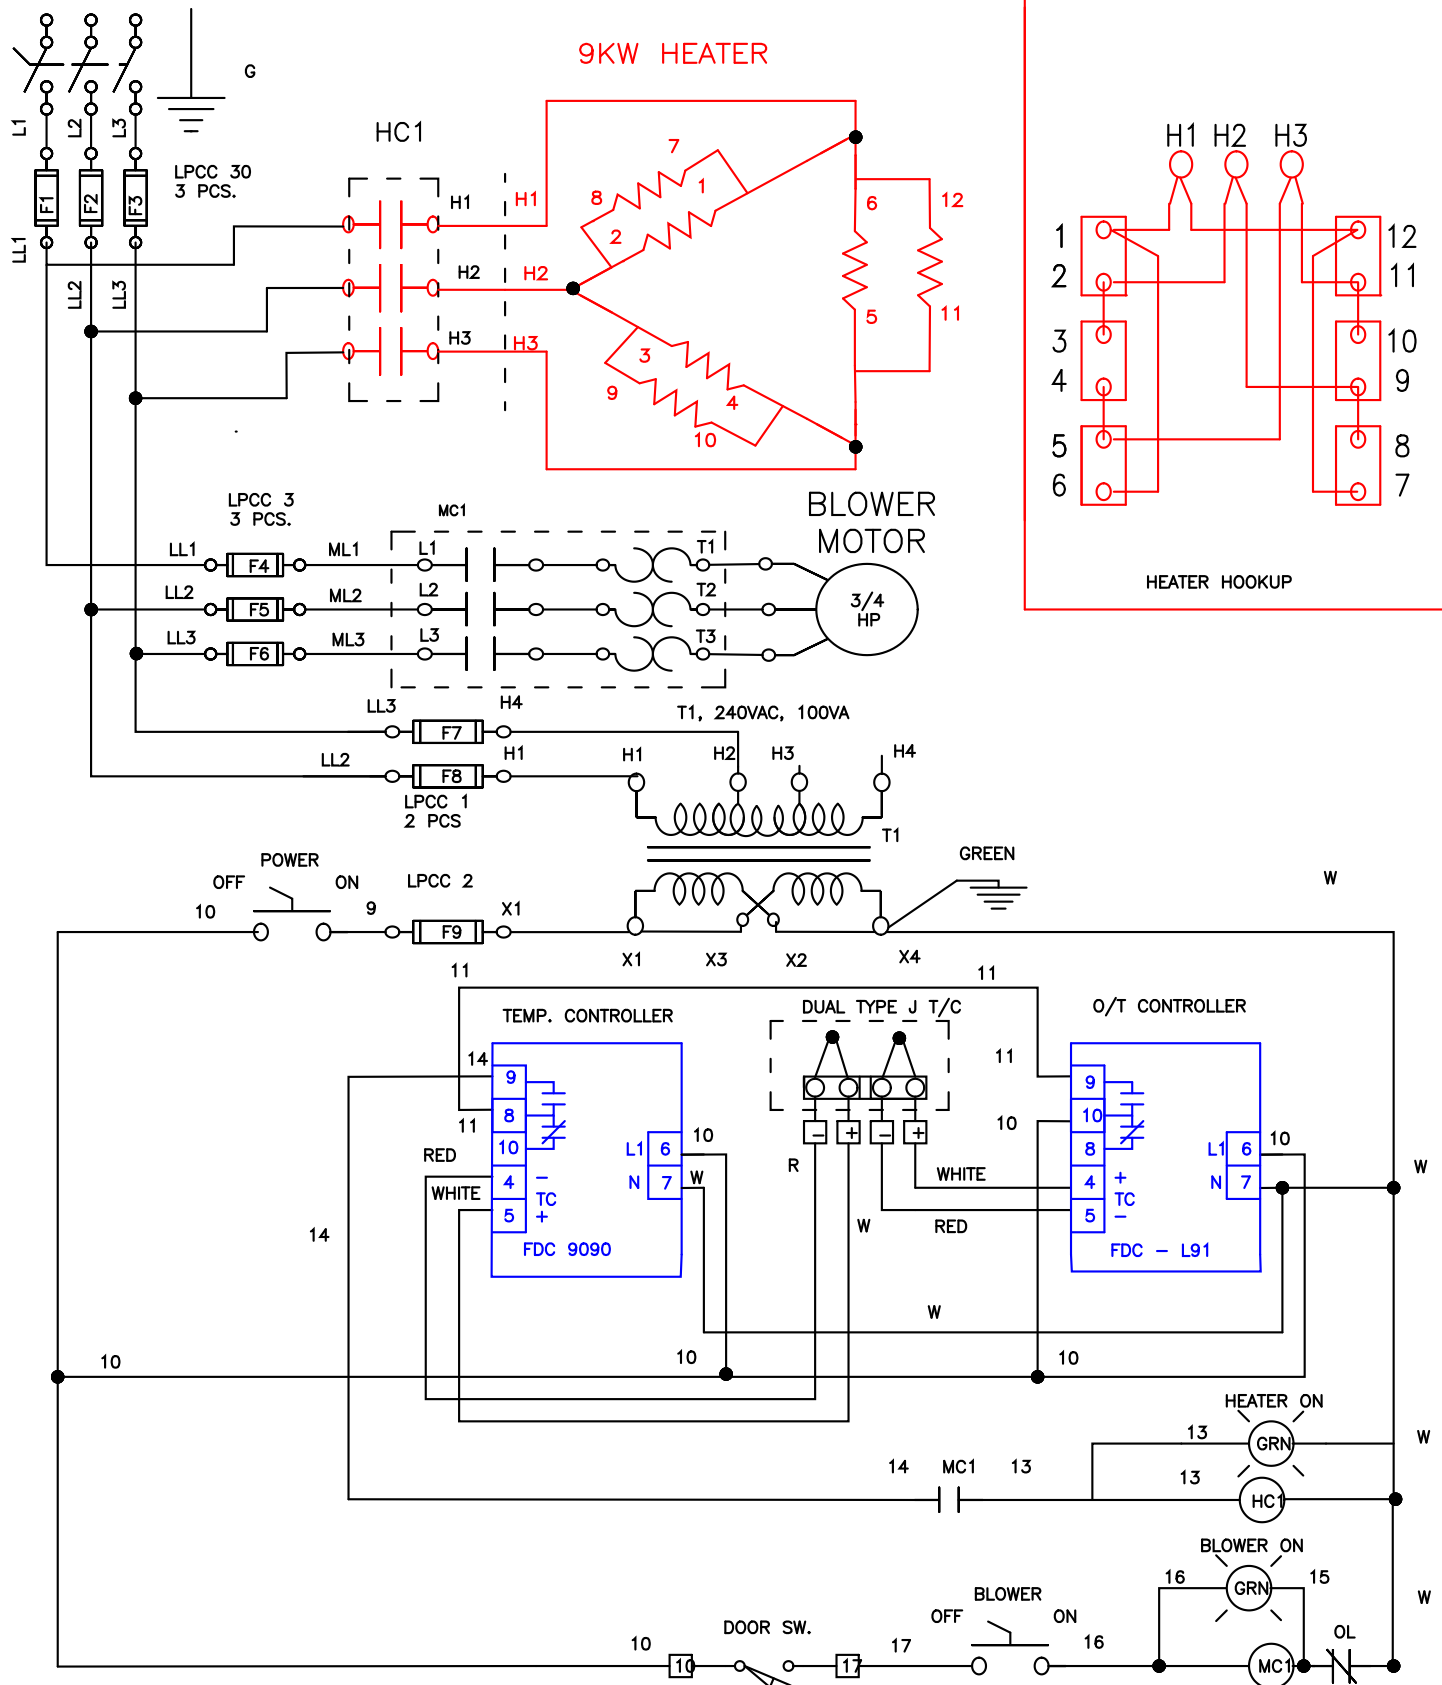

240 VAC, 3PH, 30 AMP, 60 HZ

DATE:
01/23/06

ECOLAB
240 VAC, 3 PH., NEMA 12

JOB NO.
J-100206

Apprvd.
R.B.

BENKO PRODUCTS INC.
5350 Evergreen Pkwy, Sheffield Village, Oh 44054