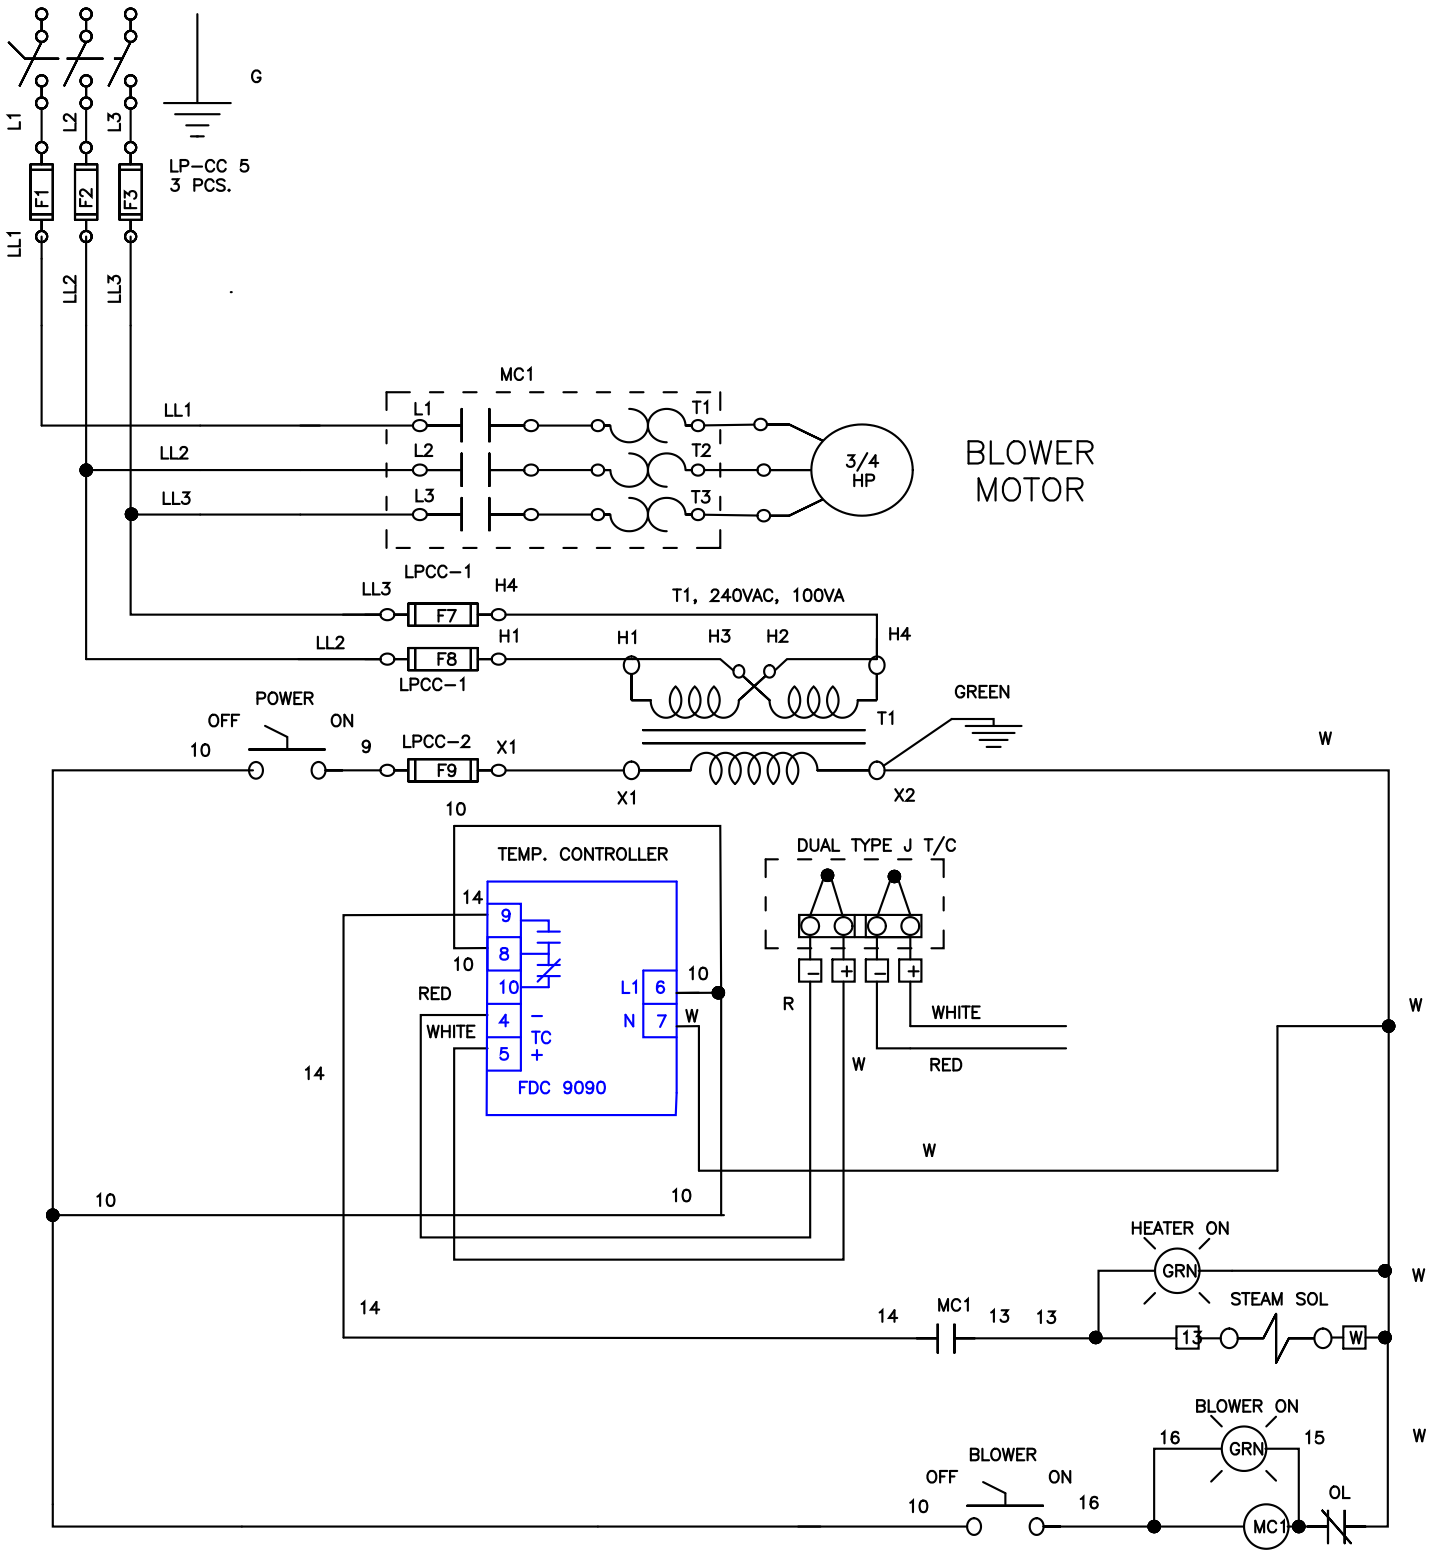

240 VAC, 30 AMP, 3PH, 60 HZ

DATE:  
01/24/06

AMERICAN BEVERAGE  
240 VAC, 3 PH., NEMA 12

JOB NO.  
J-139705

Apprvd.  
R.B.

BENKO PRODUCTS INC.  
5350 Evergreen Pkwy, Sheffield Village, Oh 44054