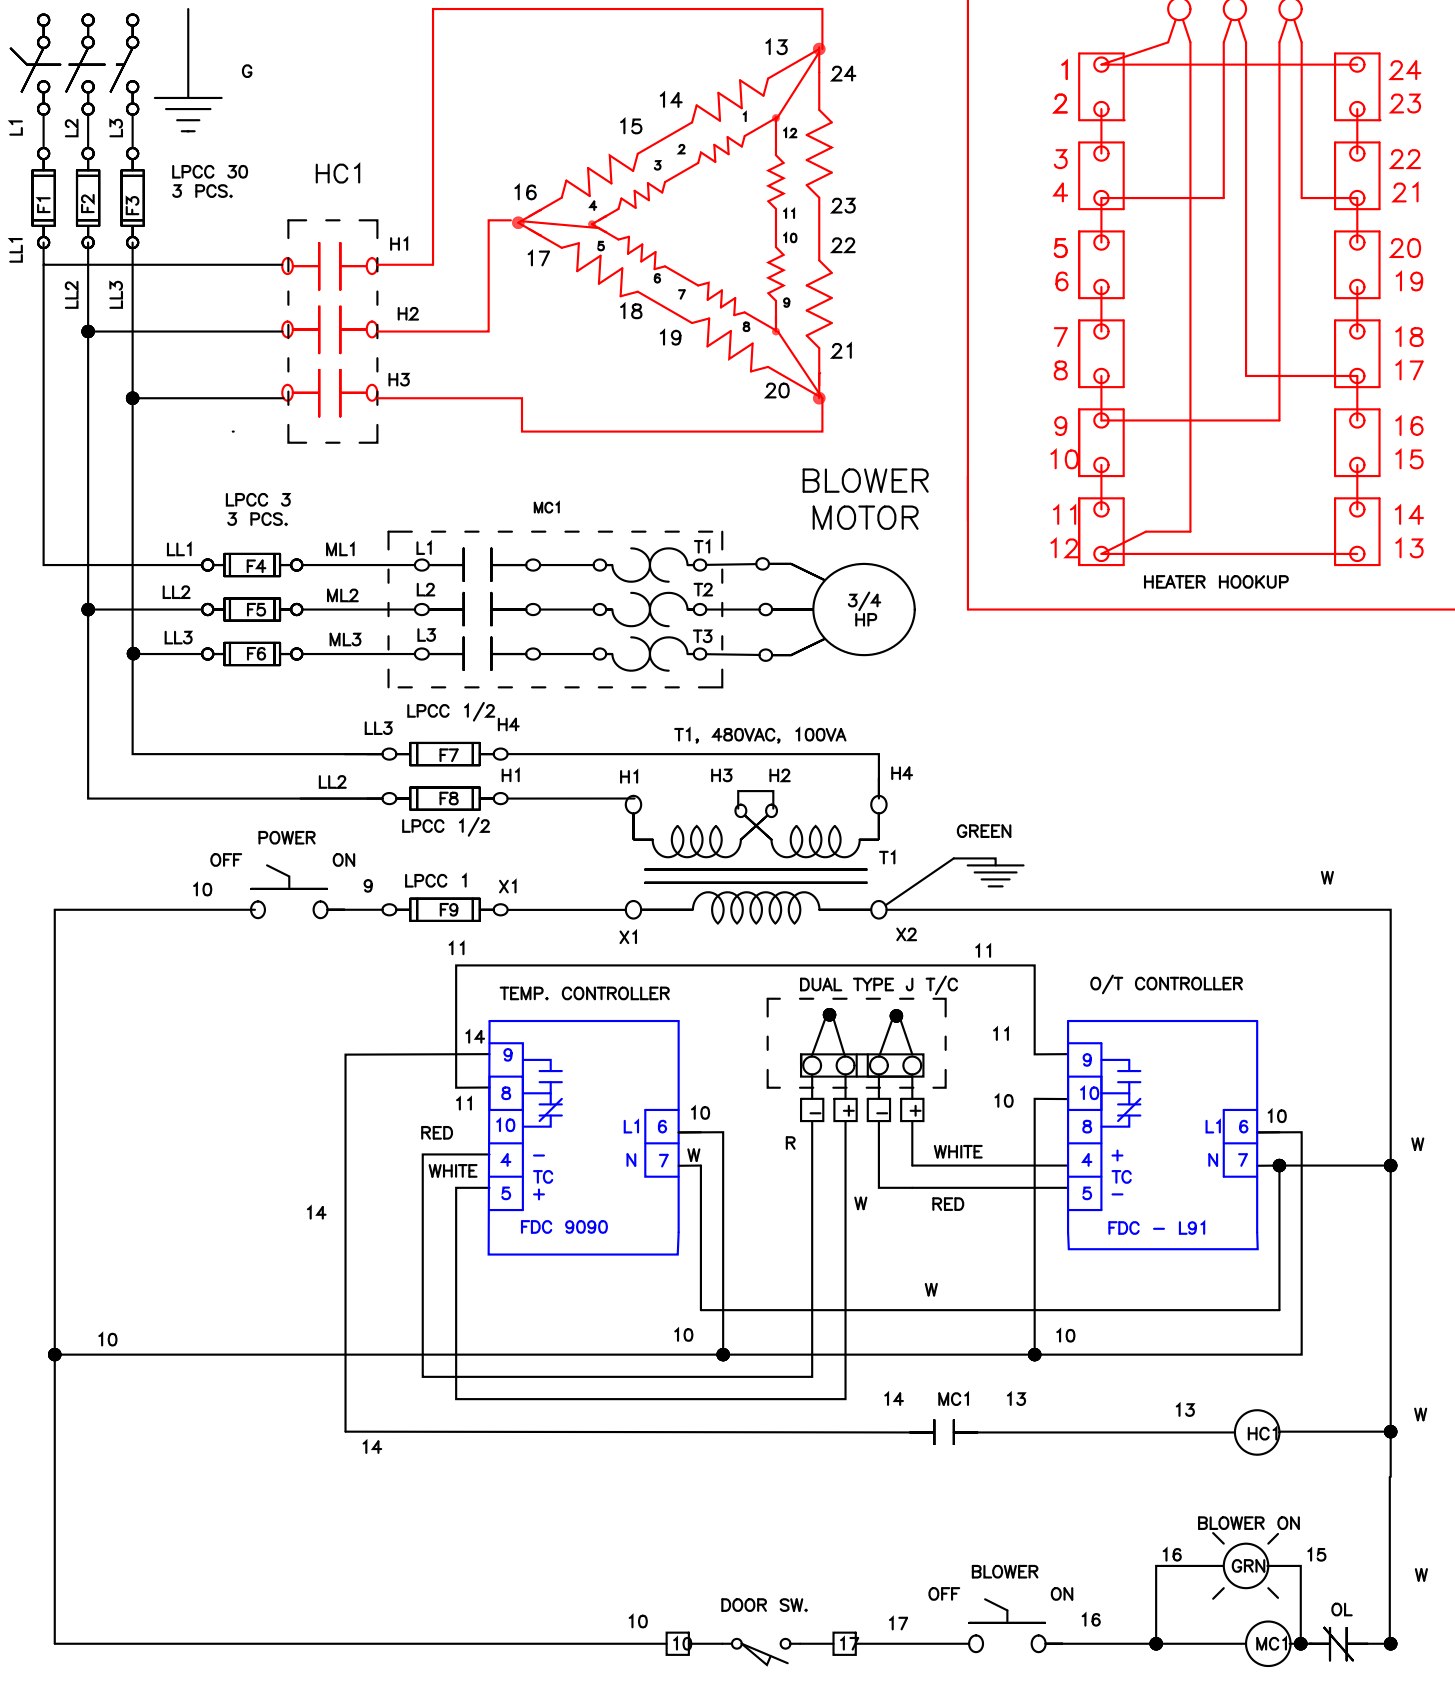

480 VAC, 3PH, 30 AMP, 60 HZ 18KW HEATER

DATE:
01/23/06

DOW
480 VAC, 3 PH., NEMA 12

JOB NO.
J-138405

Apprvd.
R.B.

BENKO PRODUCTS INC.
5350 Evergreen Pkwy, Sheffield Village, Oh 44054