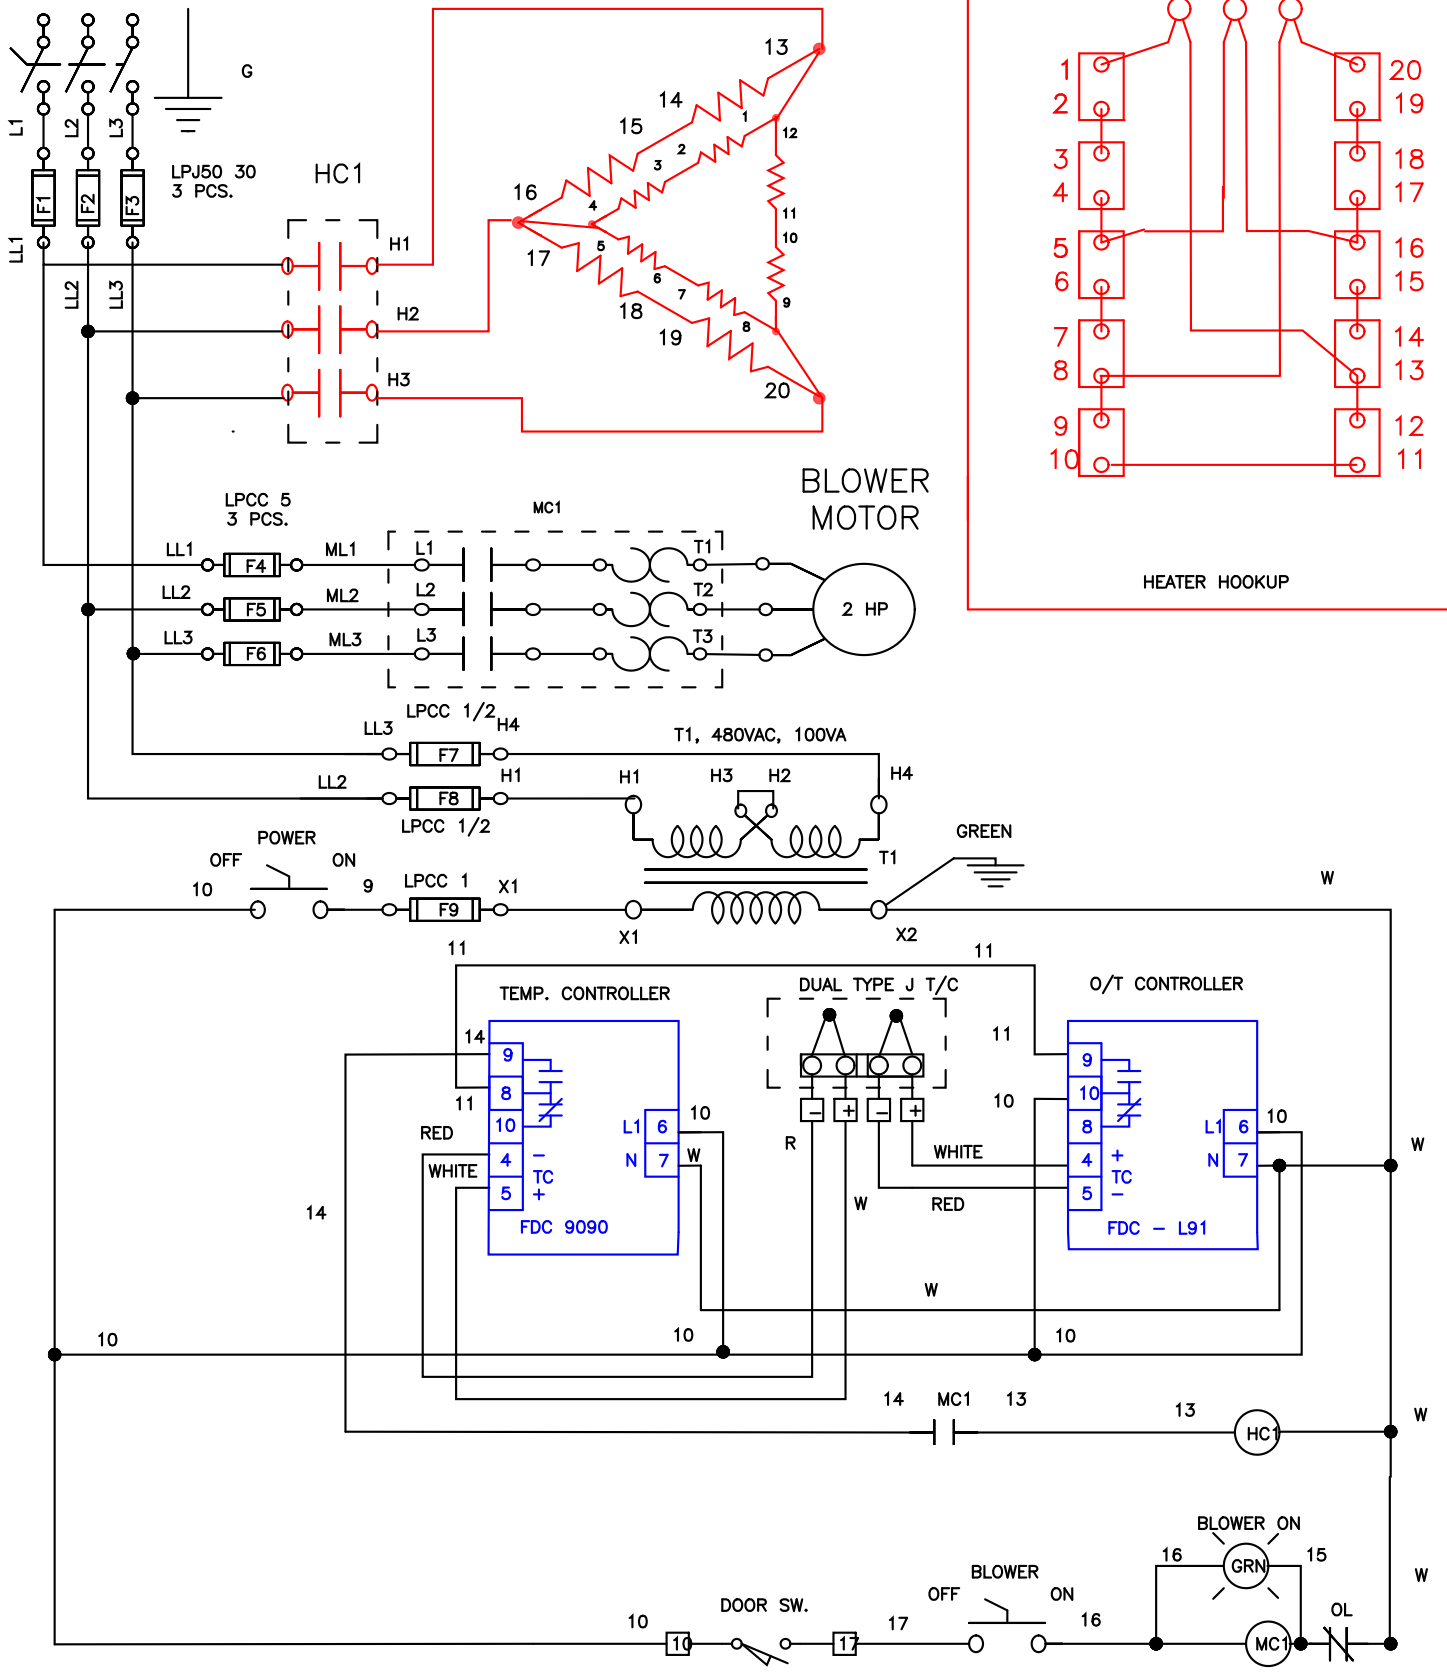

480 VAC, 3PH, 60 AMP, 60 HZ 27KW HEATER

DATE:  
12/21/05

DOW  
480 VAC, 3 PH., NEMA 12

JOB NO.  
J-136505

Apprvd.  
R.B.

BENKO PRODUCTS INC.  
5350 Evergreen Pkwy, Sheffield Village, Oh 44054