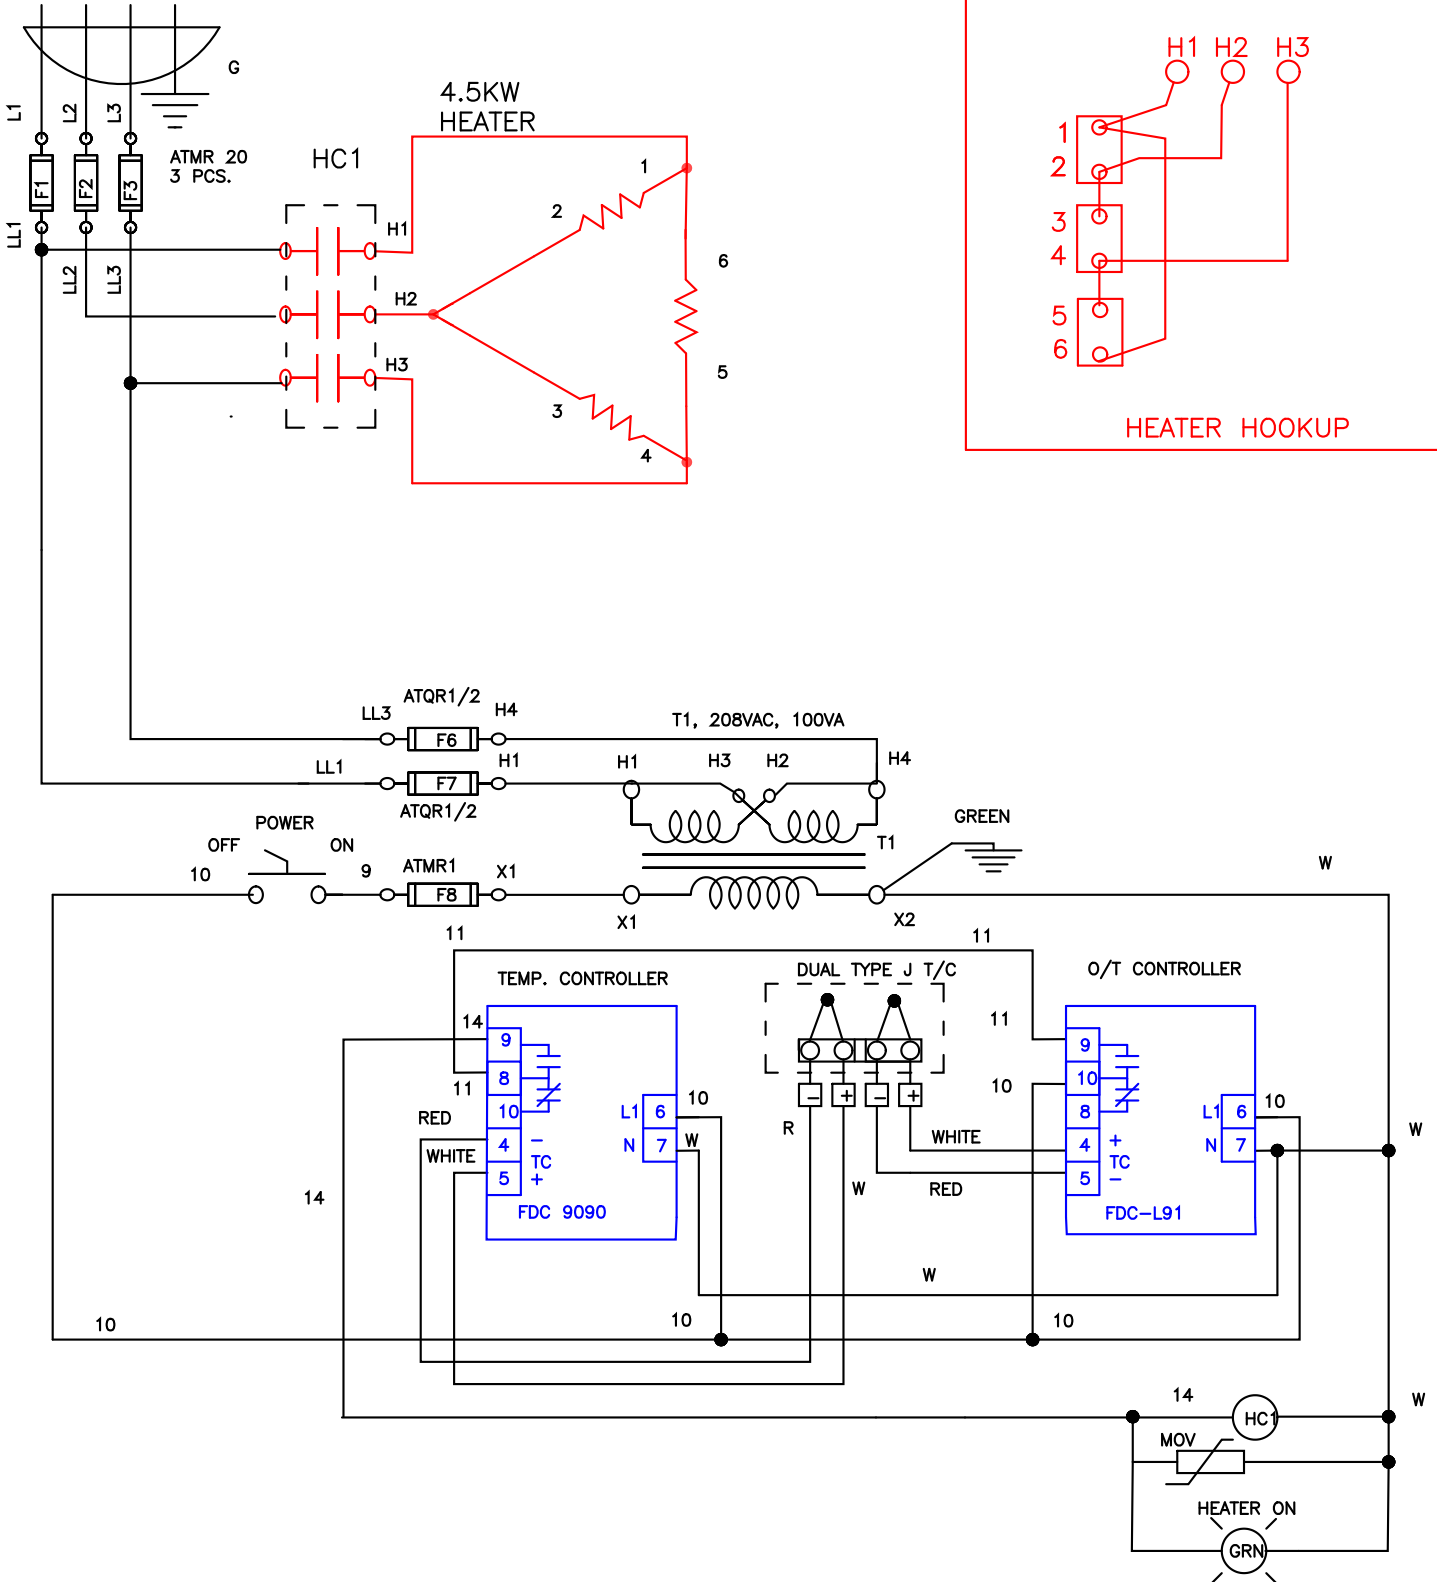

208VAC, 3PH, 60 HZ

DATE:
12/03/03

CANDLEWIC
208 VAC, 3 PH., NEMA 12

JOB NO.
J-136303

Apprvd.
R.B.

BENKO PRODUCTS INC.
5350 Evergreen Pkwy, Sheffield Village, Oh 44054