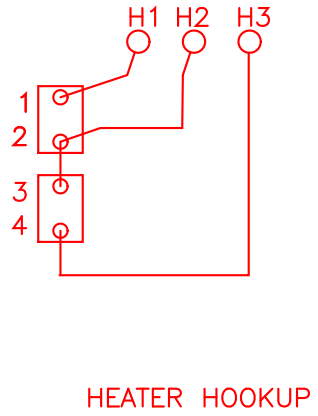

240VAC, 3PH, 60 HZ

DATE:
11/05/02

ATO CINA
240 VAC, 3 PH., NEMA 12

JOB NO.
J-133102

Apprvd.
R.B.

BENKO PRODUCTS INC.
5350 Evergreen Pkwy, Sheffield Village, Oh 44054