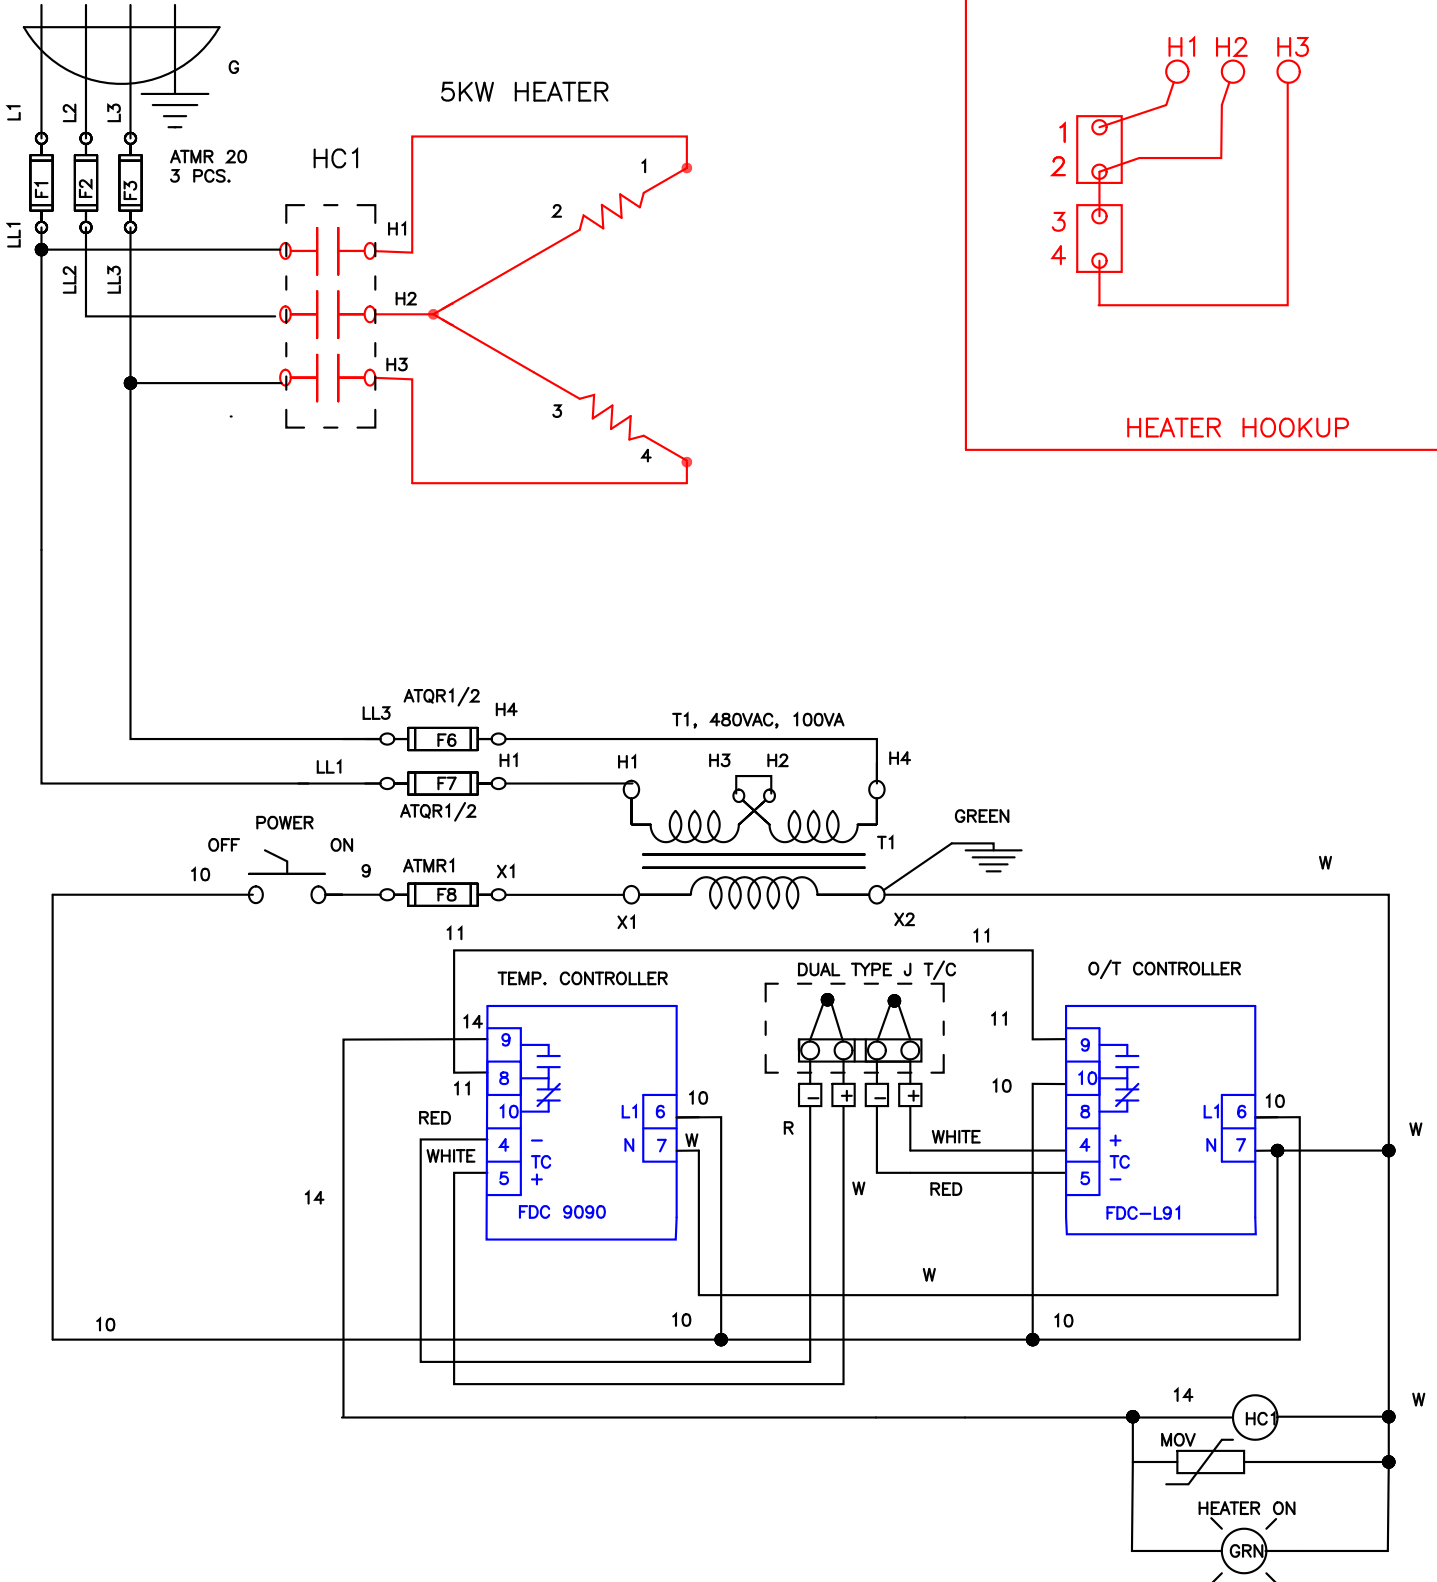

240VAC, 3PH, 60 HZ

DATE:
11/05/02

ATO CINA
240 VAC, 3 PH., NEMA 12

JOB NO.
J-133102

Apprvd.
R.B.

BENKO PRODUCTS INC.
5350 Evergreen Pkwy, Sheffield Village, Oh 44054