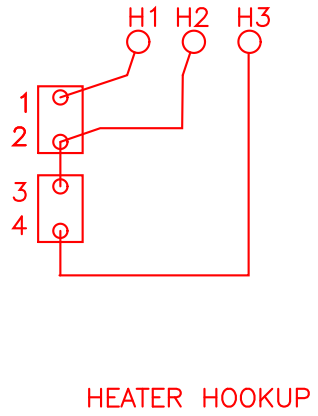

240 VAC, 3PH, 60 HZ

DATE:
09/26/02

STRUCTURAL
240 VAC, 3 PH., NEMA 12

JOB NO.
J-129102

Apprvd.
R.B.

BENKO PRODUCTS INC.
5350 Evergreen Pkwy, Sheffield Village, Oh 44054