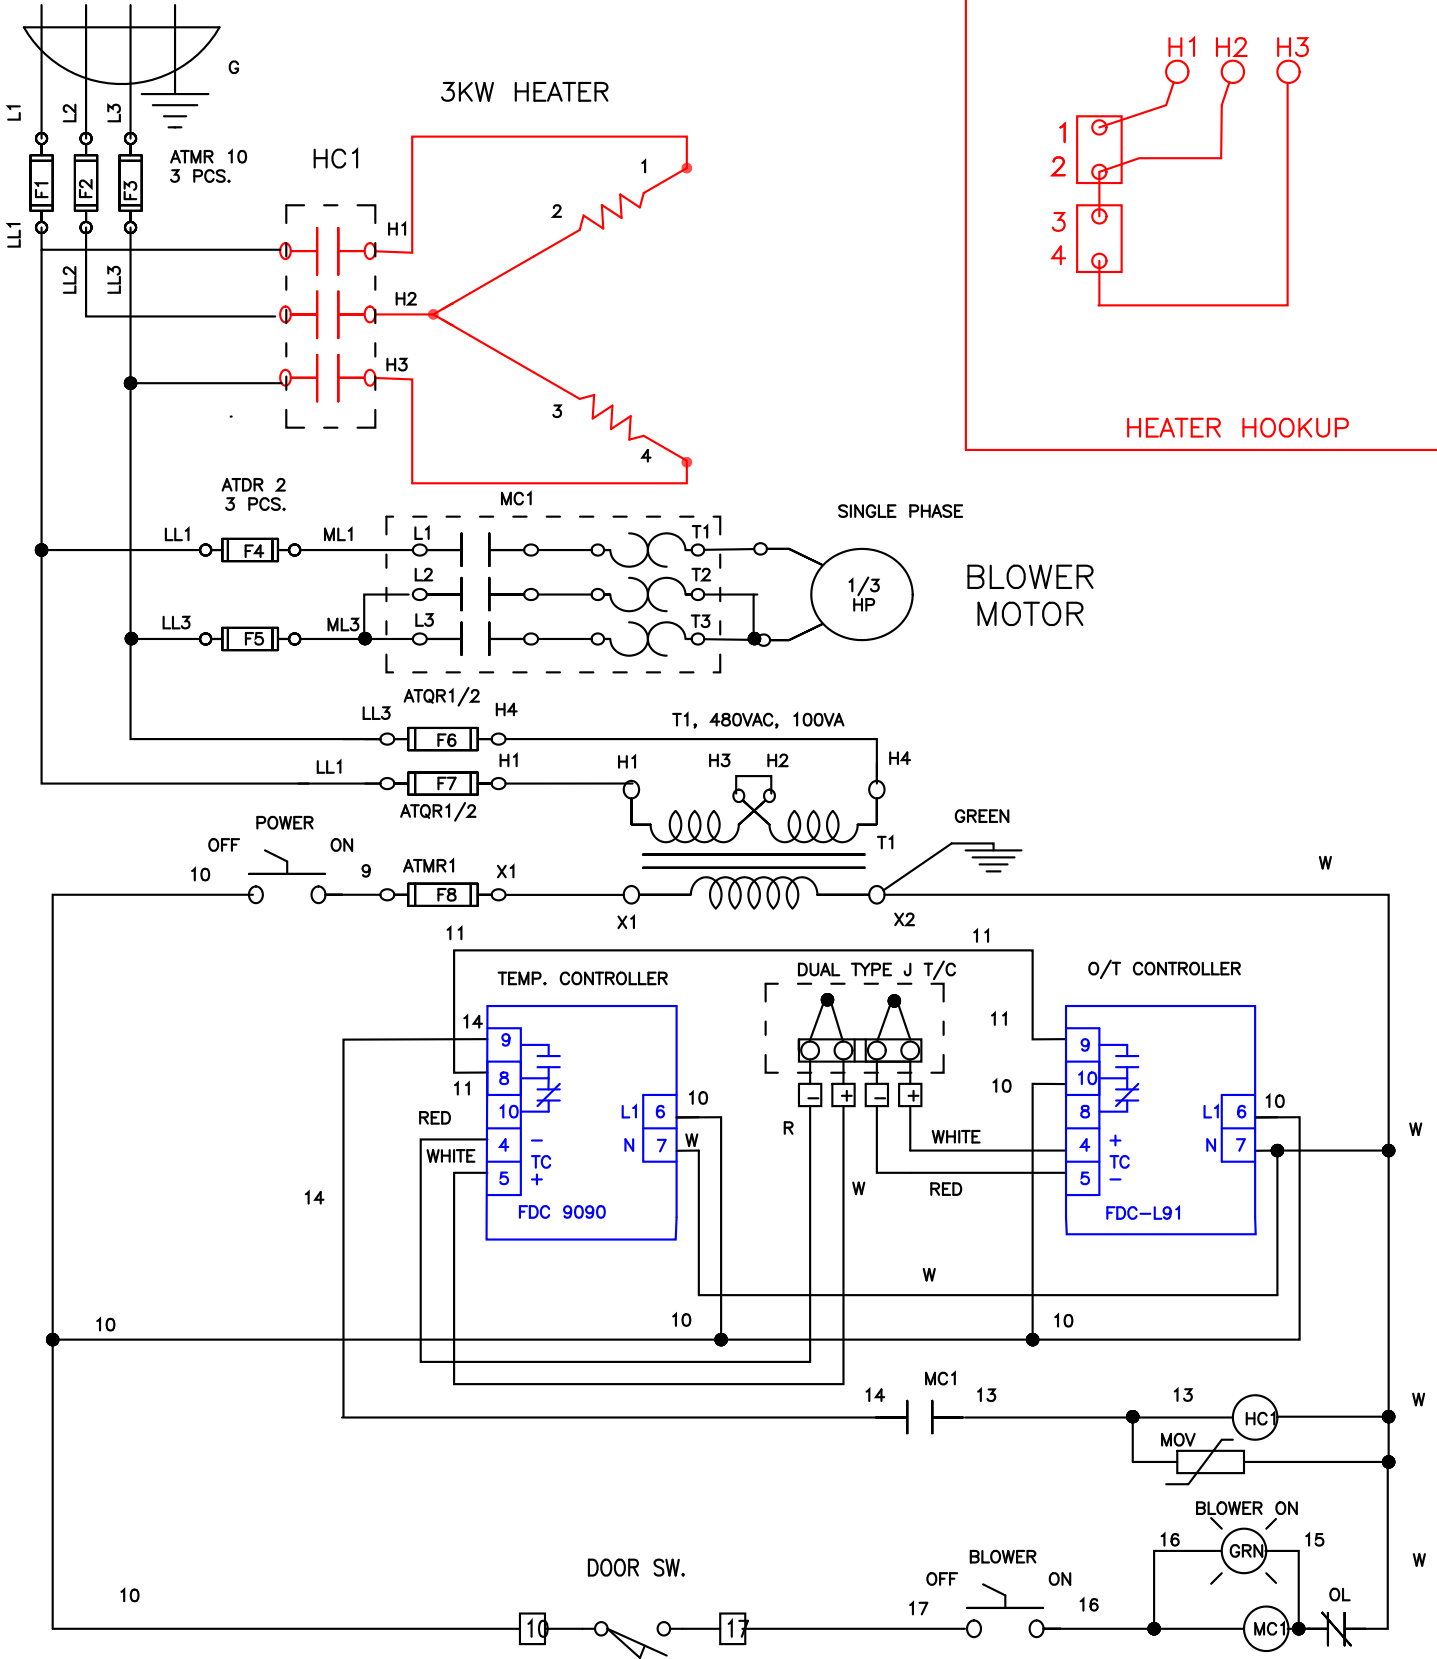

240 VAC, 3PH, 60 HZ

DATE:
09/26/02

STRUCTURAL
240 VAC, 3 PH., NEMA 12

JOB NO.
J-129102

Apprvd.
R.B.

BENKO PRODUCTS INC.
5350 Evergreen Pkwy, Sheffield Village, Oh 44054