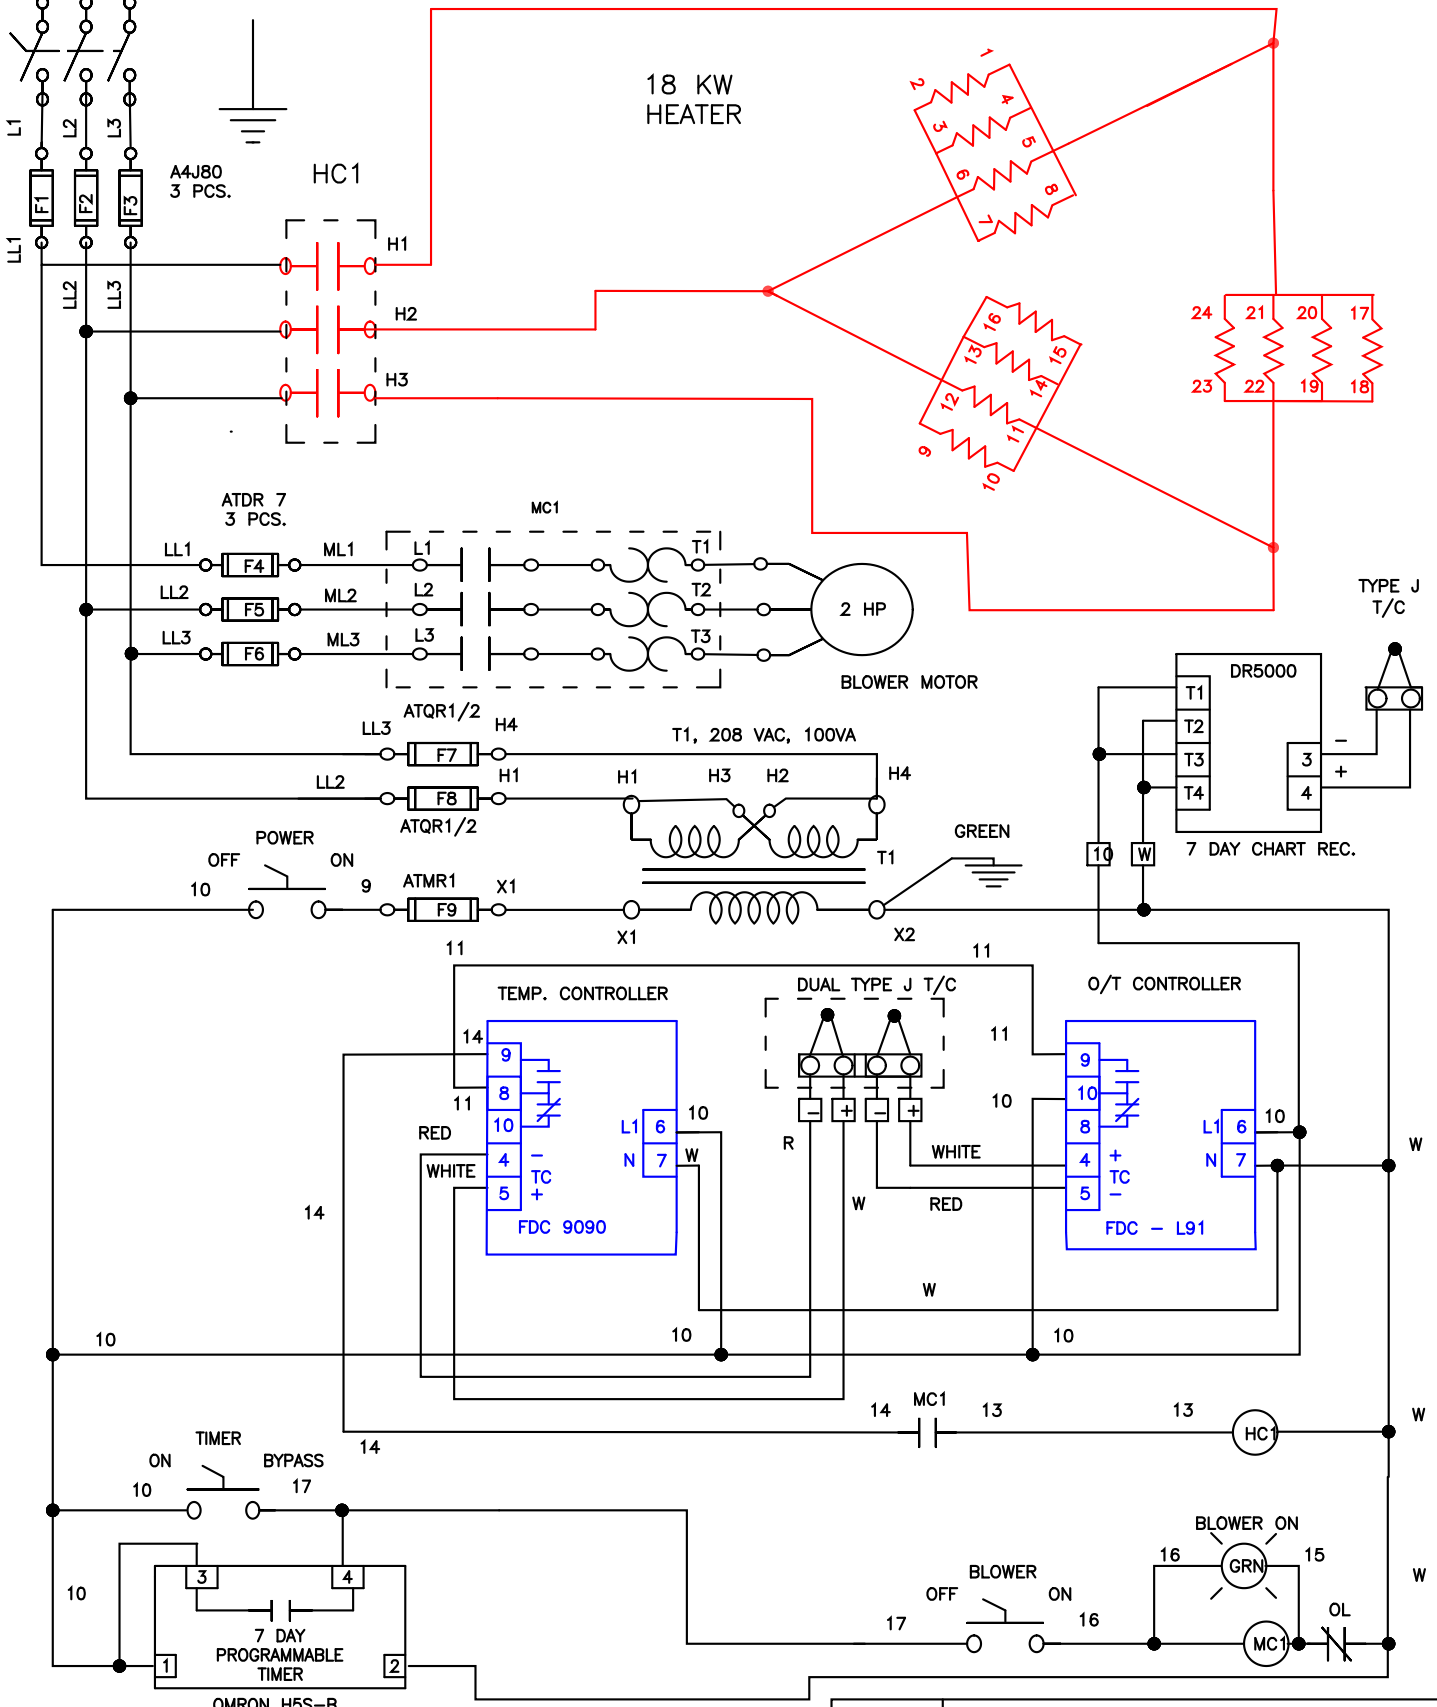

208VAC, 100AMP, 3 PHASE

DATE:
11/05/03

GLAXO
208 VAC, 3 PH., NEMA 12

JOB NO.
J-128903

Apprv.
R.B.

BENKO PRODUCTS INC.
5350 Evergreen Pkwy, Sheffield Village, Oh 44054