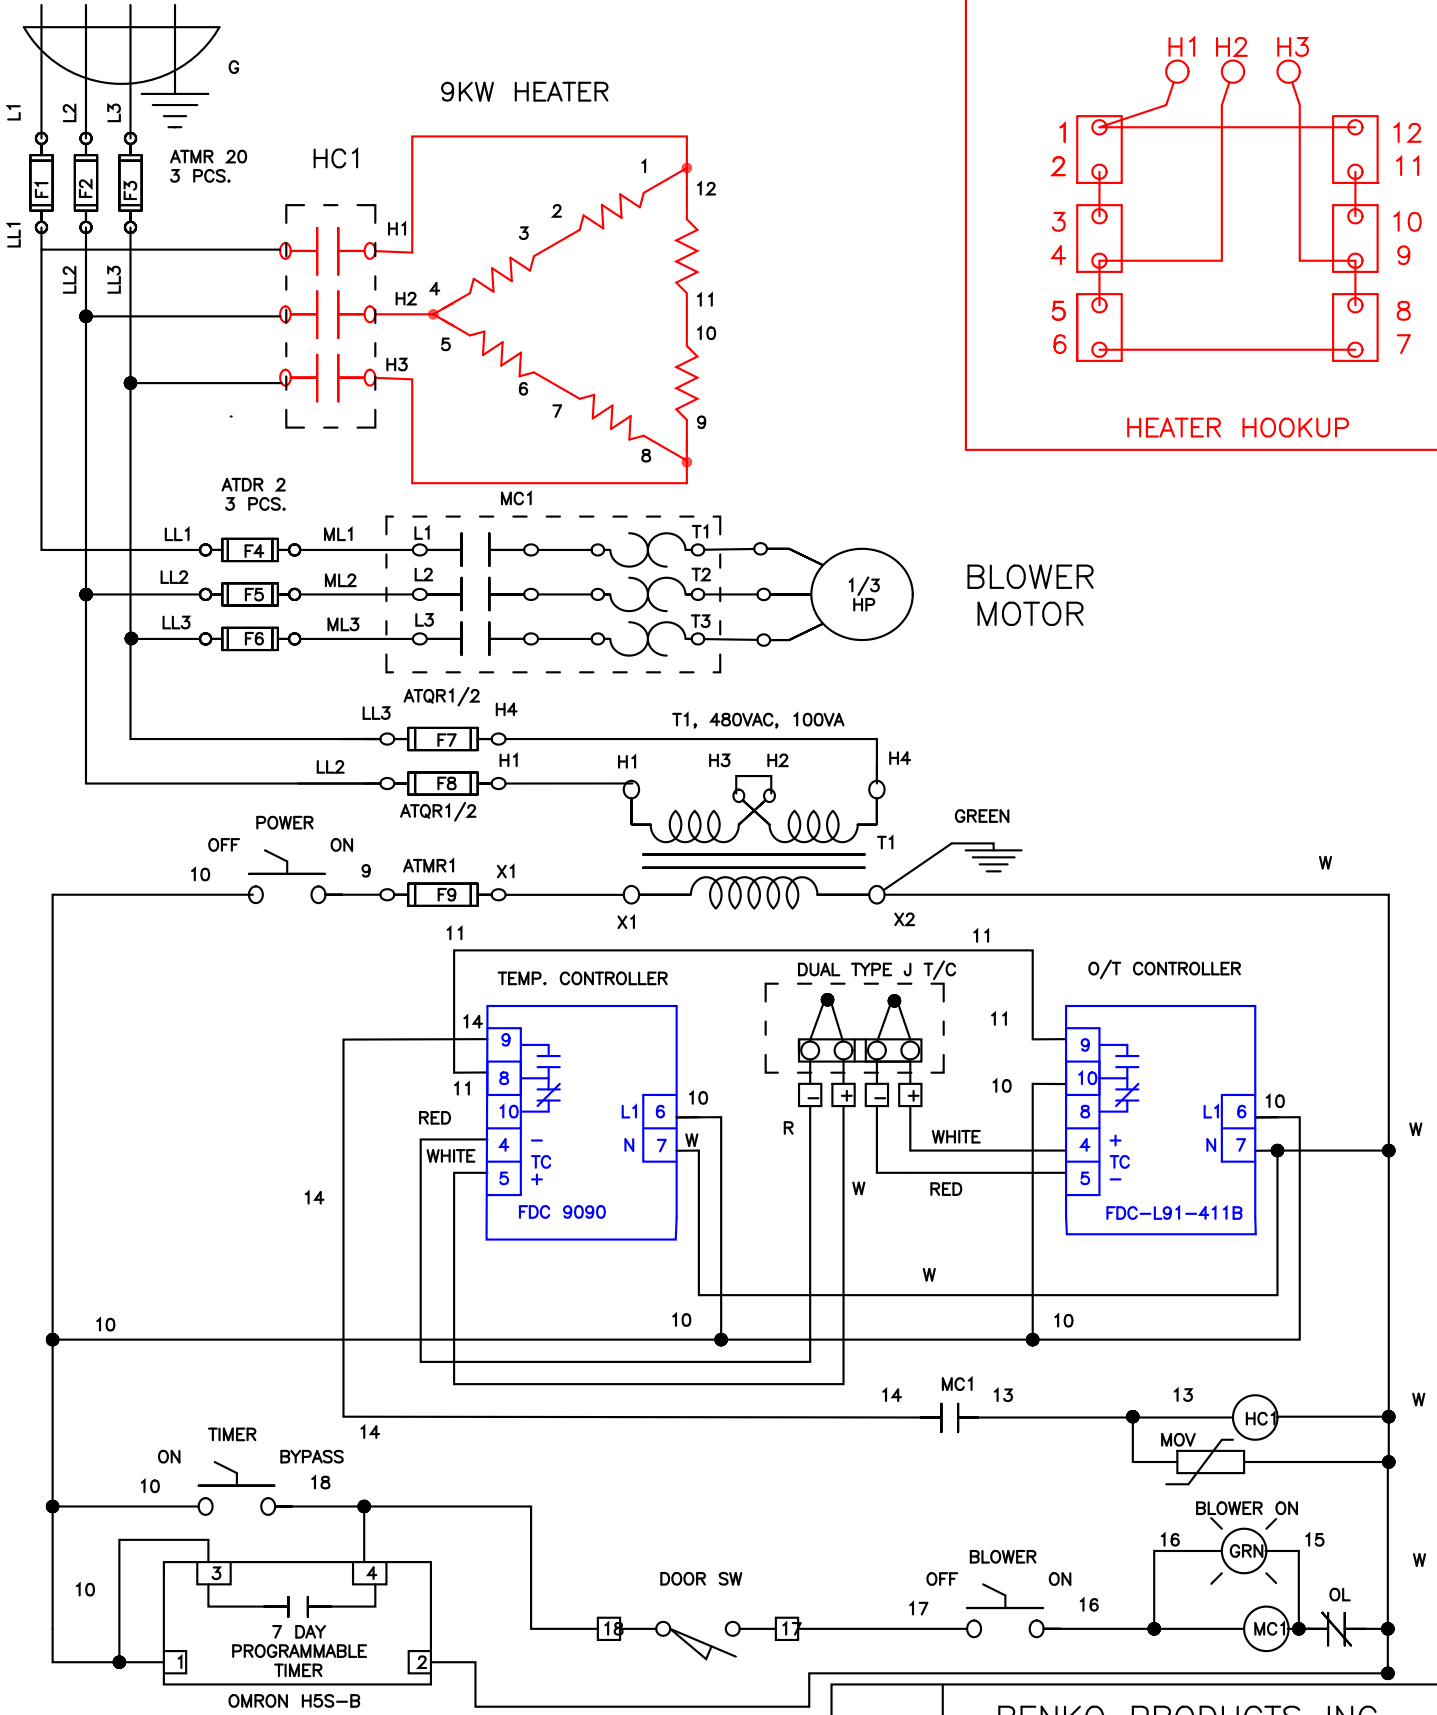

480 VAC, 3PH, 60 HZ

DATE:
09/17/02

COMPOSITE OPTICS
480 VAC, 3 PH., NEMA 4

JOB NO.
J-128602

Apprv.
R.B.

BENKO PRODUCTS INC.
5350 Evergreen Pkwy, Sheffield Village, Oh 44054