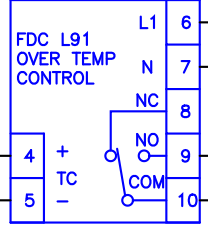

480 VAC, 30 AMP  
3PH, 60 HZ

HEATER HOOKUP

A6T-30  
30 AMP  
5 PCS.

10KW HEATER

MANUAL MOTOR STARTER MMS

BLOWER MOTOR  
1/3 HP

LPCC 1/2

T1, 480VAC, 100VA

DUAL TYPE J T/C

SAFETY CONTACTOR

HEATER ON

DOOR SW.  
JUMPER WHEN  
NOT USED

BLOWER ON

DATE:  
10/14/08

NESTLE PURINA  
480 VAC, 3 PH., NEMA 12

JOB NO.  
J-125808