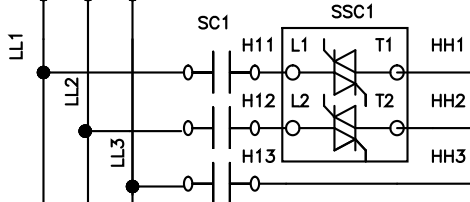

480 VAC, 30 AMP  
3PH, 60 HZ

HEATER HOOKUP

A6T-30  
30 AMP  
5 PCS.

10KW HEATER

MANUAL MOTOR STARTER MMS

BLOWER MOTOR  
1/3 HP

LPCC 1/2

T1, 480VAC, 100VA

DUAL TYPE J T/C

SAFETY CONTACTOR

HEATER ON

DOOR SW.  
JUMPER WHEN  
NOT USED

BLOWER ON

DATE:  
10/14/08

NESTLE PURINA  
480 VAC, 3 PH., NEMA 12

JOB NO.  
J-125808