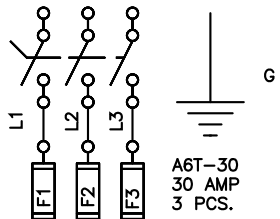

480 VAC, 30 AMP  
3PH, 60 HZ

HEATER HOOKUP

A6T-30  
30 AMP  
5 PCS.

10KW HEATER

MANUAL MOTOR STARTER MMS

BLOWER MOTOR  
1/3 HP

LPCC 1/2

T1, 480VAC, 100VA

DUAL TYPE J T/C

SAFETY CONTACTOR

HEATER ON

DOOR SW.  
JUMPER WHEN  
NOT USED

BLOWER ON

DATE:  
10/14/08

NESTLE PURINA  
480 VAC, 3 PH., NEMA 12

JOB NO.  
J-125808