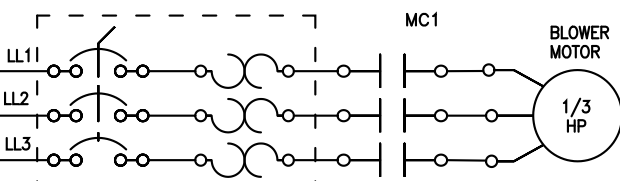

480 VAC, 30 AMP  
3PH, 60 HZ

HEATER HOOKUP

A6T-30  
30 AMP  
5 PCS.

10KW HEATER

MANUAL MOTOR STARTER MMS

BLOWER MOTOR  
1/3 HP

LPCC 1/2

T1, 480VAC, 100VA

DUAL TYPE J T/C

SAFETY CONTACTOR

HEATER ON

DOOR SW.  
JUMPER WHEN  
NOT USED

BLOWER ON

DATE:  
10/14/08

NESTLE PURINA  
480 VAC, 3 PH., NEMA 12

JOB NO.  
J-125808