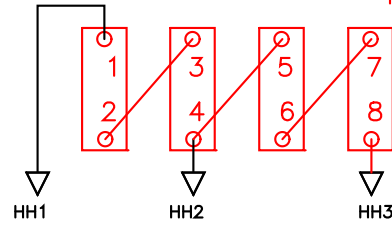

480 VAC, 30 AMP
3PH, 60 HZ

HEATER HOOKUP

A6T-30
30 AMP
5 PCS.

10KW HEATER