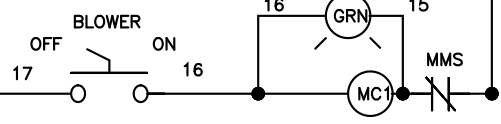

DUAL TYPE J T/C

SAFETY CONTACTOR

HEATER ON

DOOR SW.  
JUMPER WHEN  
NOT USED

BLOWER ON

DATE:  
10/14/08

NESTLE PURINA  
480 VAC, 3 PH., NEMA 12

JOB NO.  
J-125808