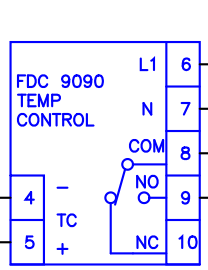

480 VAC, 30 AMP  
3PH, 60 HZ

HEATER HOOKUP

A6T-30  
30 AMP  
5 PCS.

10KW HEATER

MANUAL MOTOR STARTER MMS

BLOWER MOTOR  
1/3 HP

LPCC 1/2

T1, 480VAC, 100VA

DUAL TYPE J T/C

SAFETY CONTACTOR

HEATER ON

DOOR SW.  
JUMPER WHEN  
NOT USED

BLOWER ON

DATE:  
10/14/08

NESTLE PURINA  
480 VAC, 3 PH., NEMA 12

JOB NO.  
J-125808