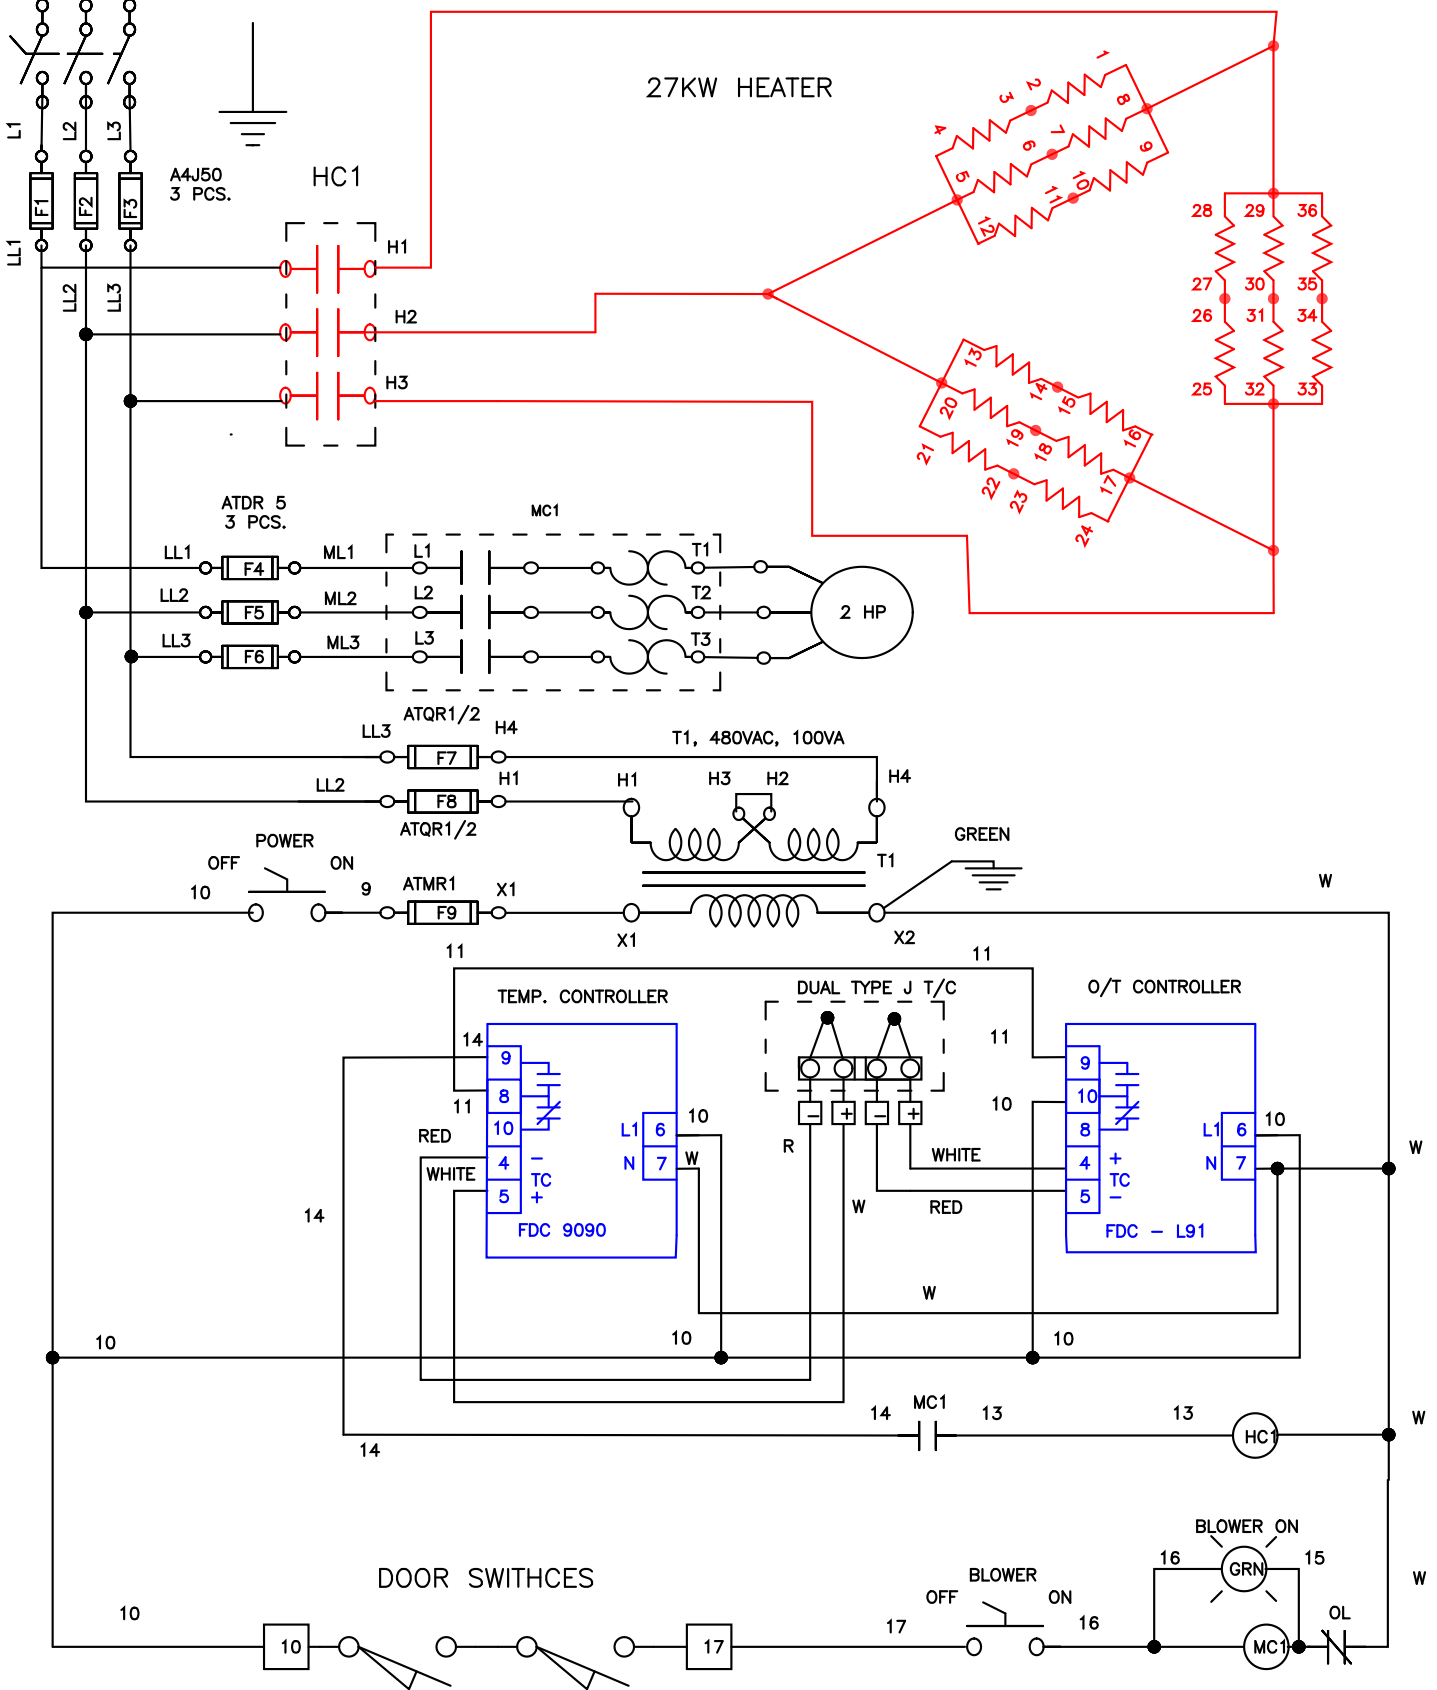

480VAC, 60AMP, 3 PHASE

DATE:  
07/30/03

CHOCTAW  
480 VAC, 3 PH. NEMA 12

JOB NO.  
J-123403

Apprvd.  
R.B.

BENKO PRODUCTS INC.  
5350 Evergreen Pkwy, Sheffield Village, Oh 44054