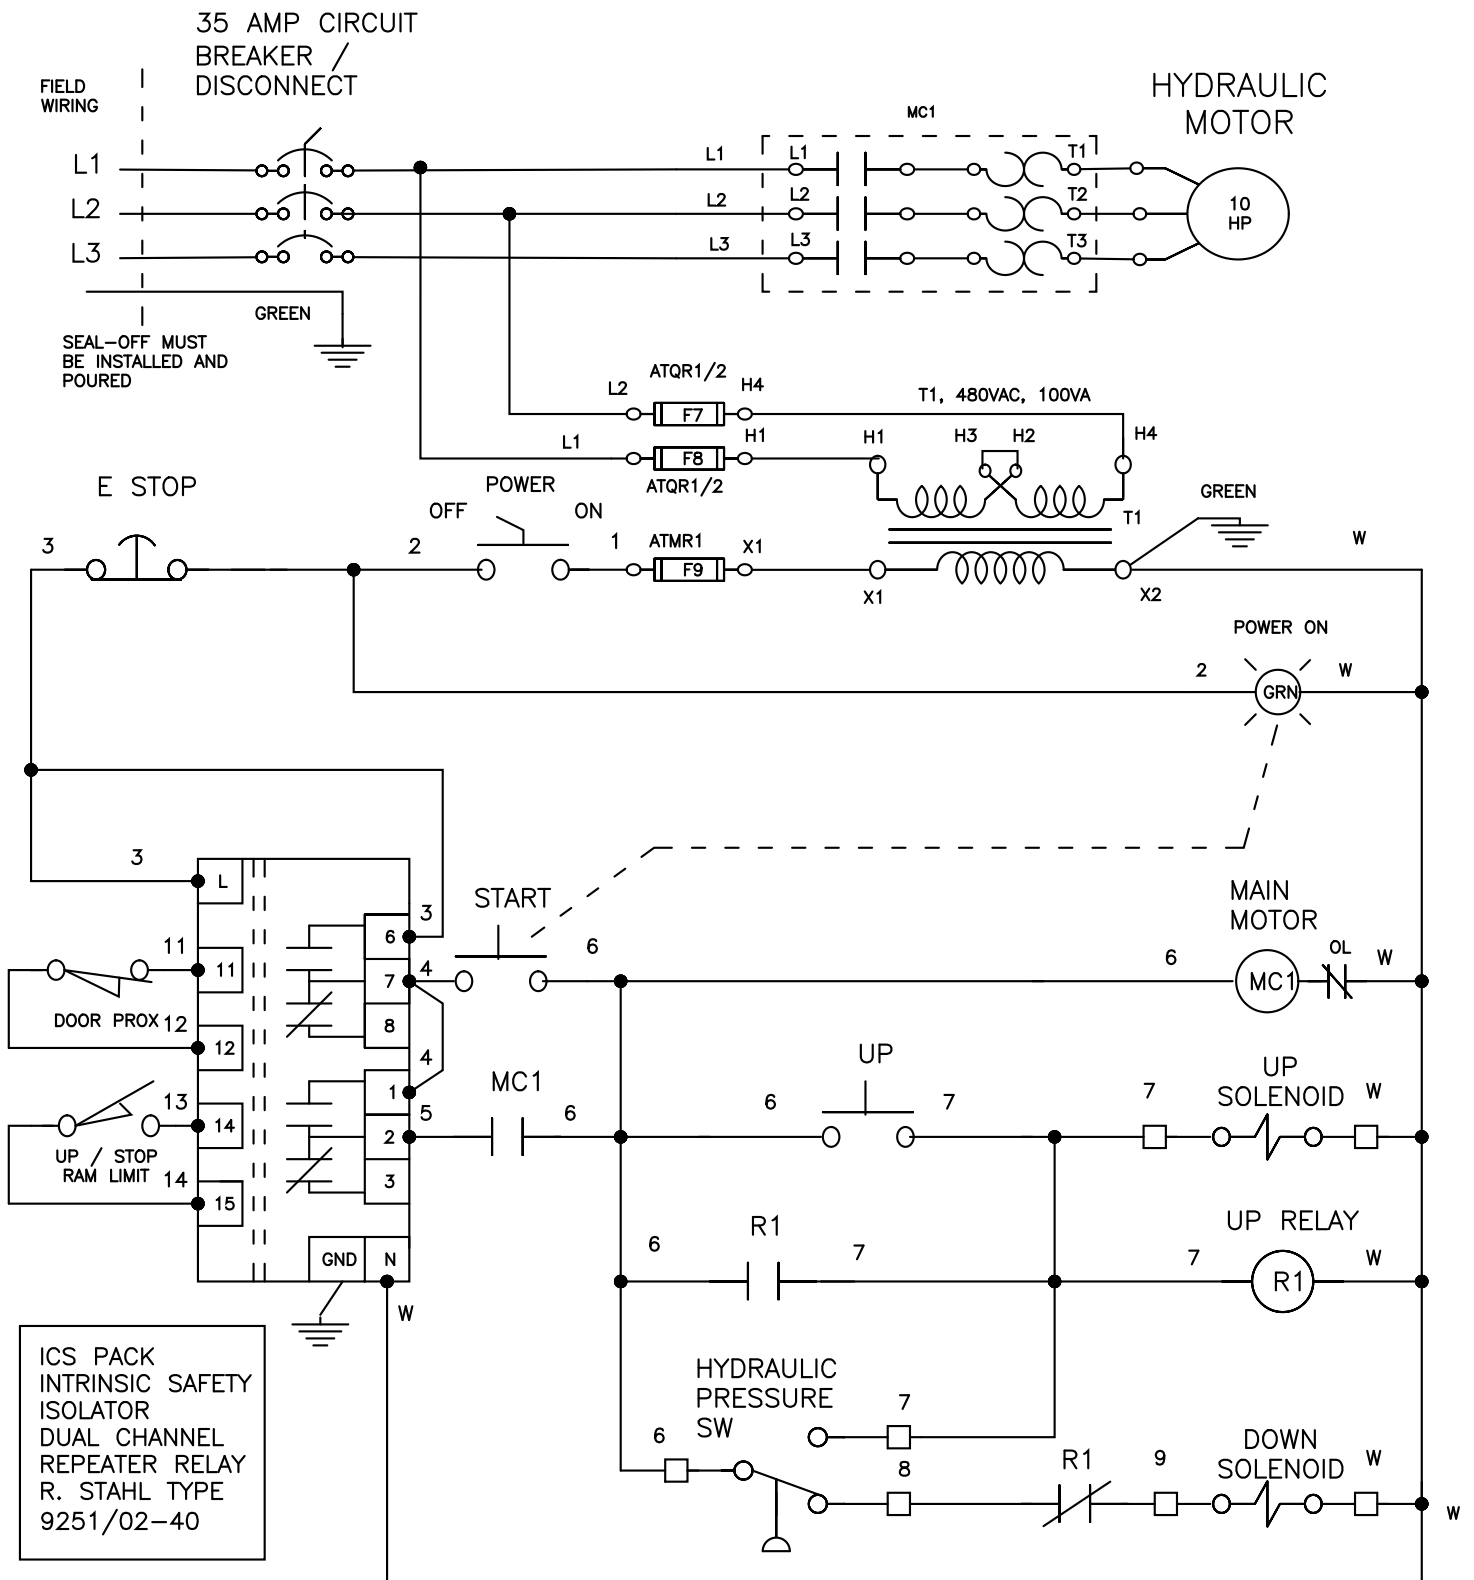

480VAC, 30AMP, 3 PHASE

DATE:
09/07/05

BOSCH DRUM CRUSHER
480 VAC, 3 PH., NEMA 7

JOB NO.
J-123005

Apprvd.
R.B.

BENKO PRODUCTS INC.
5350 Evergreen Pkwy, Sheffield Village, Oh 44054