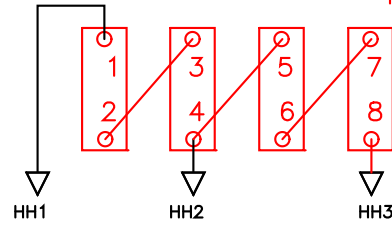

480 VAC, 20 AMP
3PH, 60 HZ

HEATER HOOKUP

DATE:
09/09/08

DIAMOND CRYSTAL
480 VAC, 3 PH., NEMA 4

JOB NO.
J-122608

Apprvd.
R.B.

BENKO PRODUCTS INC.
5350 Evergreen Pkwy, Sheffield Village, Oh 44054