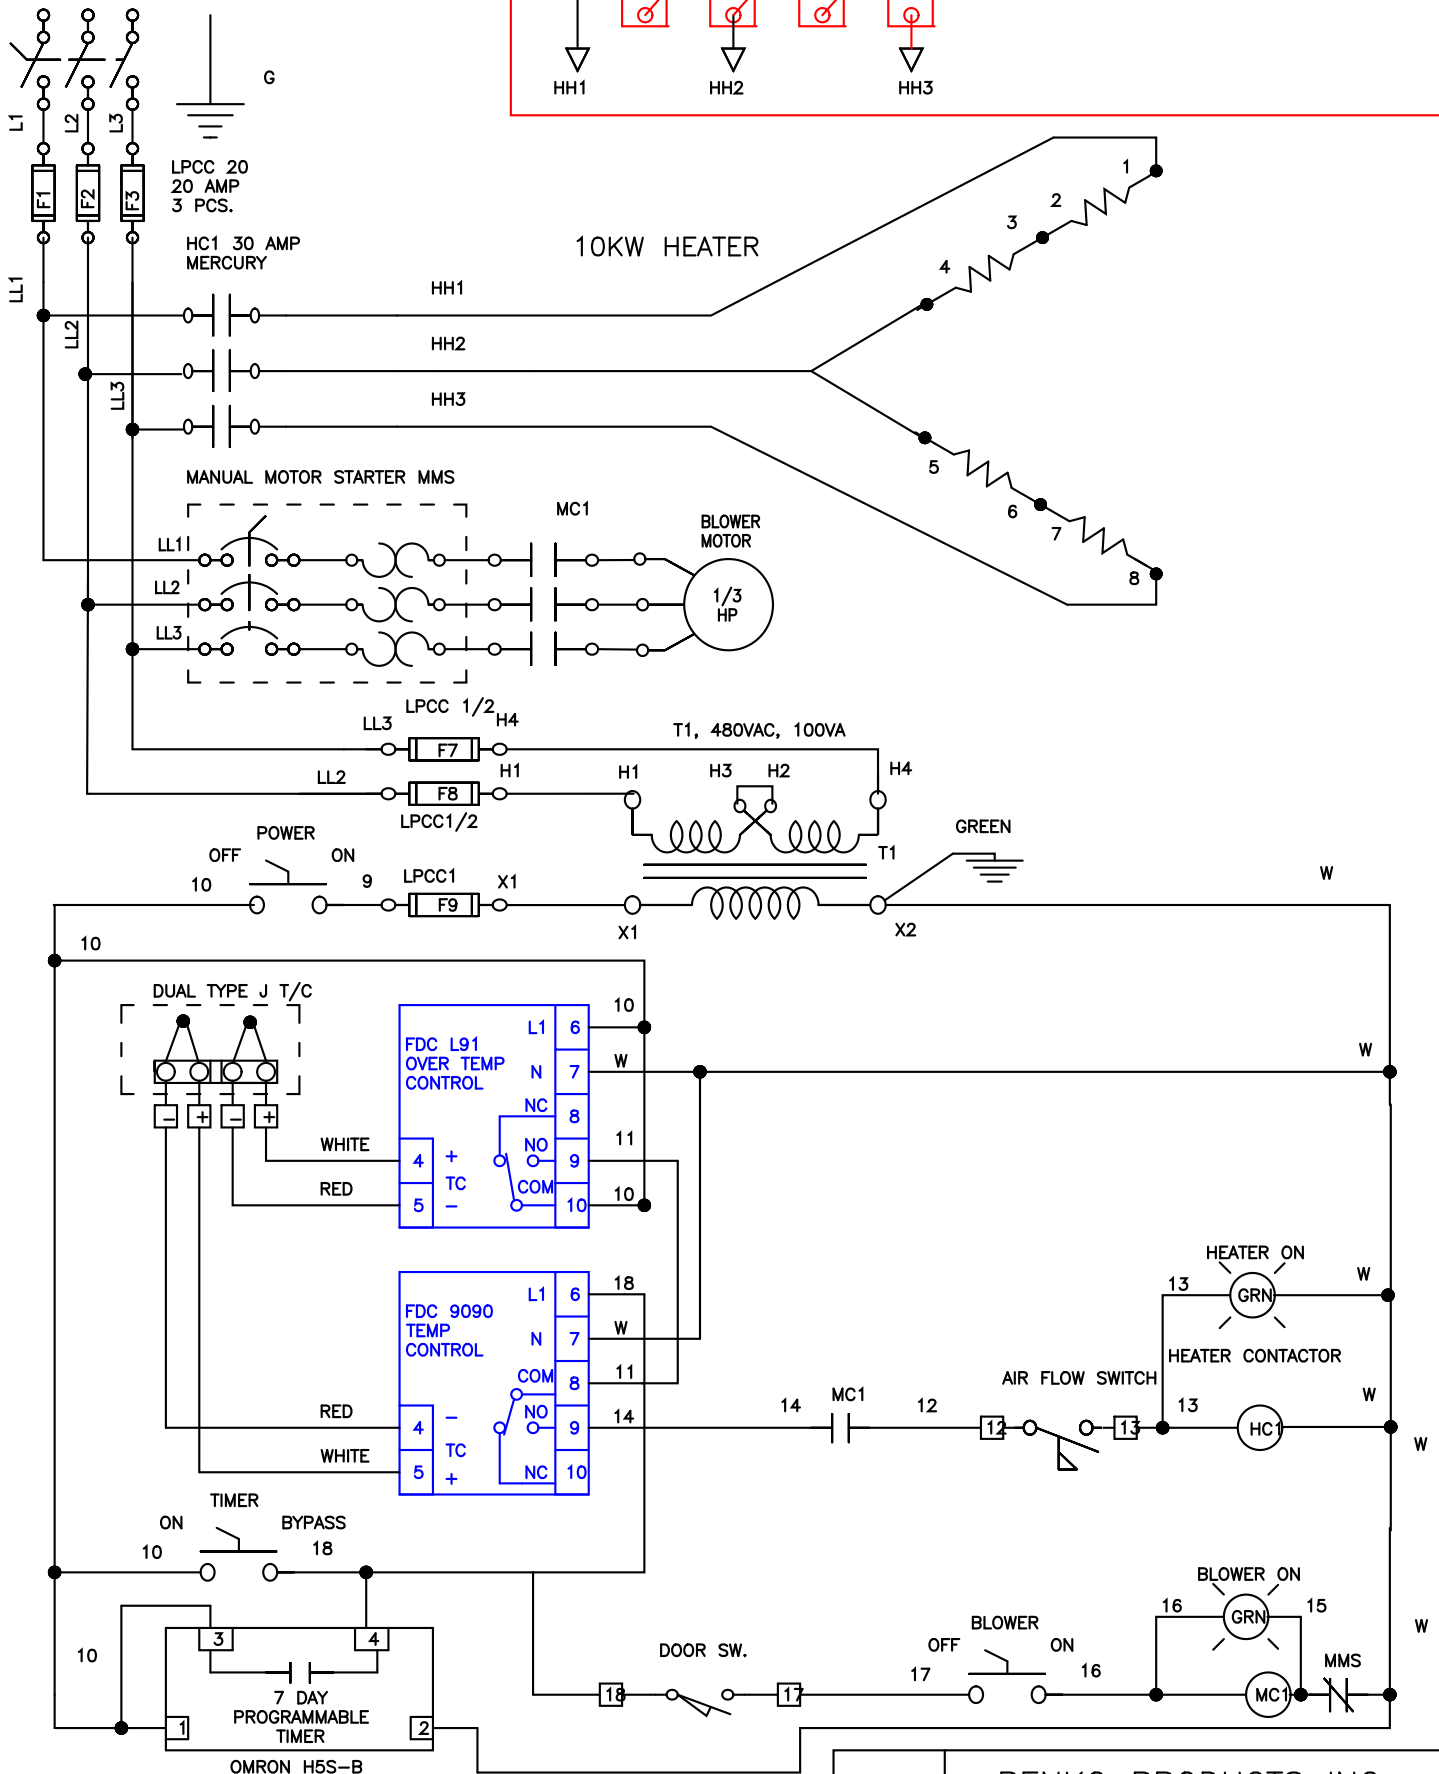

480 VAC, 20 AMP
3PH, 60 HZ

HEATER HOOKUP

DATE:
09/09/08

DIAMOND CRYSTAL
480 VAC, 3 PH., NEMA 4

JOB NO.
J-122608

Apprvd.
R.B.

BENKO PRODUCTS INC.
5350 Evergreen Pkwy, Sheffield Village, Oh 44054