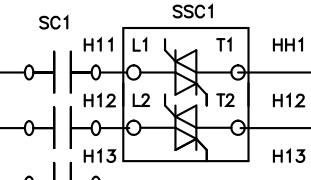

240 VAC, 60 AMP
3PH, 60 HZ

15KW HEATER

A6T-50
50 AMP
3 PCS.

MANUAL MOTOR STARTER MMS

DATE:
02/08/08

RADCURE
240 VAC, 3 PH., NEMA 12

JOB NO.
J-122107A

Apprvd.
R.B.