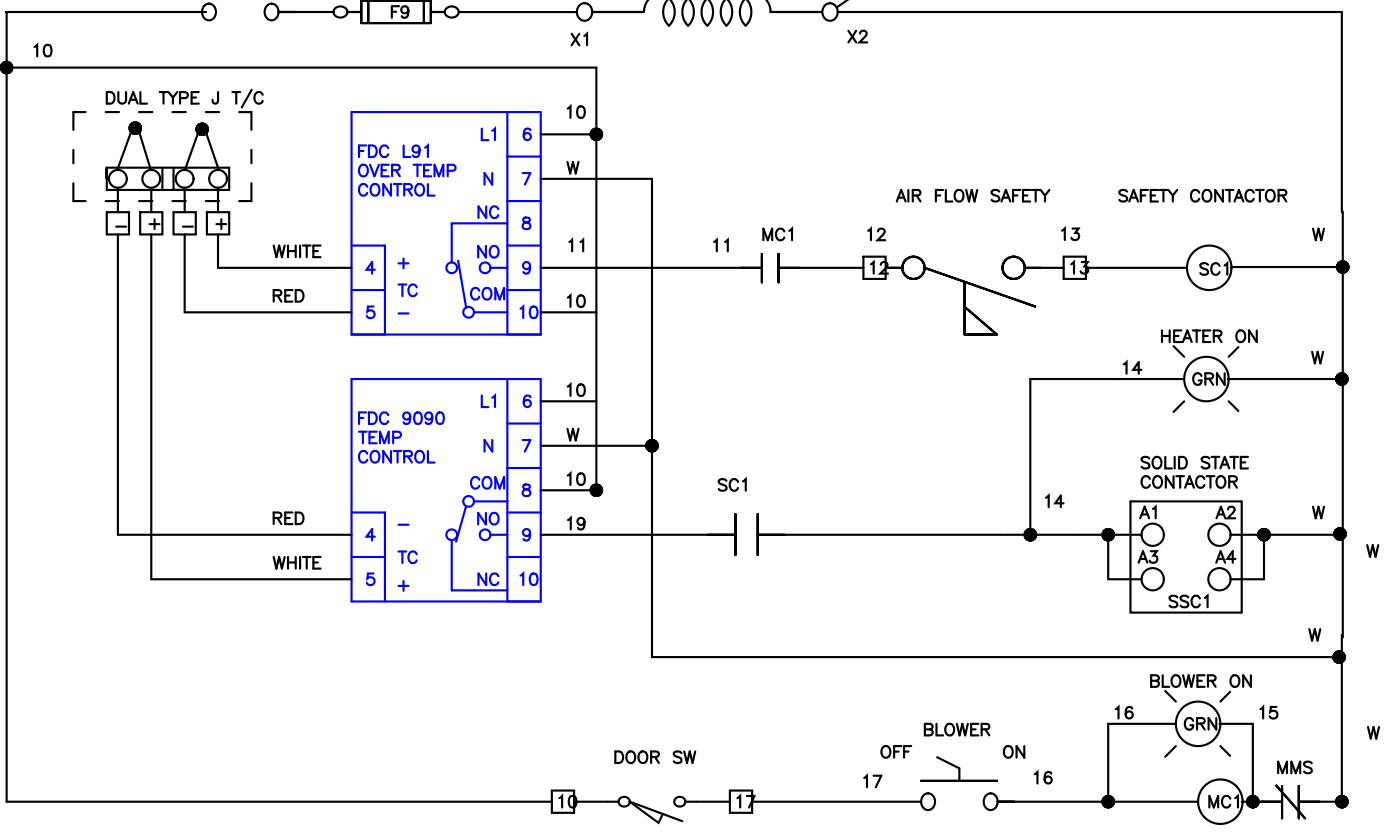

240 VAC, 60 AMP
3PH, 60 HZ

15KW HEATER

A6T-50
50 AMP
3 PCS.

MANUAL MOTOR STARTER MMS

DATE:
02/08/08

RADCURE
240 VAC, 3 PH., NEMA 12

JOB NO.
J-122107A

Apprvd.
R.B.