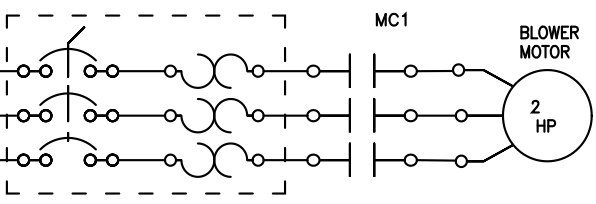

240 VAC, 60 AMP
3PH, 60 HZ

15KW HEATER

A6T-50
50 AMP
3 PCS.

MANUAL MOTOR STARTER MMS

DATE:
02/08/08

RADCURE
240 VAC, 3 PH., NEMA 12

JOB NO.
J-122107A

Apprvd.
R.B.