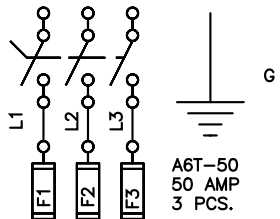

240 VAC, 60 AMP
3PH, 60 HZ

15KW HEATER

A6T-50
50 AMP
3 PCS.

MANUAL MOTOR STARTER MMS

DATE:
02/08/08

RADCURE
240 VAC, 3 PH., NEMA 12

JOB NO.
J-122107A

Apprvd.
R.B.