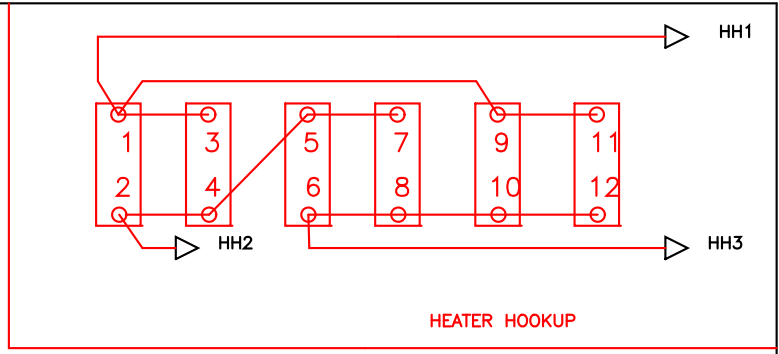

240 VAC, 60 AMP
3PH, 60 HZ

15KW HEATER

A6T-50
50 AMP
3 PCS.

MANUAL MOTOR STARTER MMS

DATE:
02/08/08

RADCURE
240 VAC, 3 PH., NEMA 12

JOB NO.
J-122107A

Apprvd.
R.B.