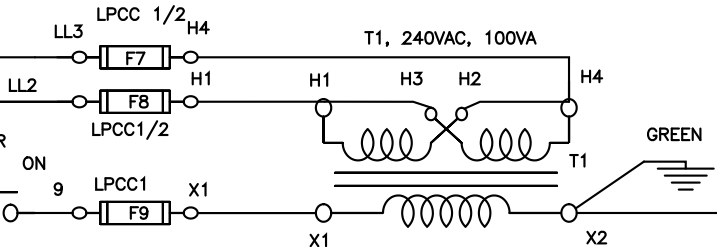

240 VAC, 60 AMP
3PH, 60 HZ

15KW HEATER

A6T-50
50 AMP
3 PCS.

MANUAL MOTOR STARTER MMS

DATE:
02/08/08

RADCURE
240 VAC, 3 PH., NEMA 12

JOB NO.
J-122107A

Apprvd.
R.B.