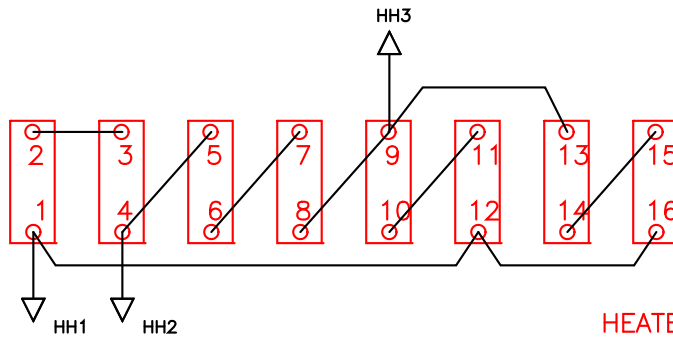

480 VAC, 60 AMP
3PH, 60 HZ

A6T-50
50 AMP
3 PCS.

G

HEATER HOOKUP

20 KW
HEATER