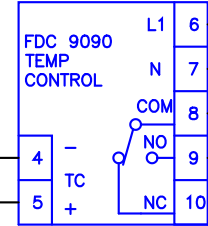

480 VAC, 60 AMP
3PH, 60 HZ

A6T-50
50 AMP
3 PCS.

G

HEATER HOOKUP

20 KW
HEATER

MANUAL MOTOR STARTER MMS

POWER OFF ON

10 9

DUAL TYPE J T/C

WHITE
RED

RED
WHITE

(2) DOOR SW'S IN SERIES

AIR FLOW SWITCH SAFETY CONTACTOR

HEATER ON

BLOWER ON

DATE:
10/28/07