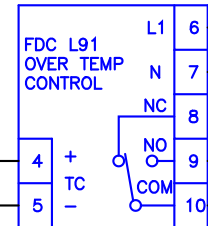

480 VAC, 60 AMP
3PH, 60 HZ

A6T-50
50 AMP
3 PCS.

G

HEATER HOOKUP

20 KW
HEATER

MANUAL MOTOR STARTER MMS

POWER OFF ON

10 9

DUAL TYPE J T/C

WHITE
RED

RED
WHITE

(2) DOOR SW'S IN SERIES

AIR FLOW SWITCH SAFETY CONTACTOR

HEATER ON

BLOWER ON

DATE:
10/28/07