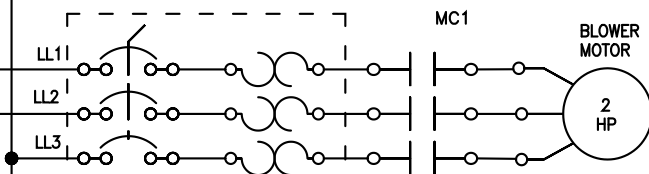

480 VAC, 60 AMP
3PH, 60 HZ

A6T-50
50 AMP
3 PCS.

G

HEATER HOOKUP

20 KW
HEATER

MANUAL MOTOR STARTER MMS

POWER OFF ON

10 9

DUAL TYPE J T/C

WHITE
RED

RED
WHITE

(2) DOOR SW'S IN SERIES

AIR FLOW SWITCH SAFETY CONTACTOR

HEATER ON

BLOWER ON

DATE:
10/28/07