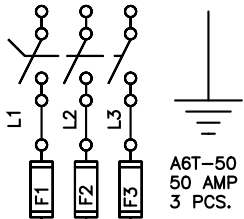

480 VAC, 60 AMP
3PH, 60 HZ

A6T-50
50 AMP
3 PCS.

G

HEATER HOOKUP

20 KW
HEATER

MANUAL MOTOR STARTER MMS

POWER OFF ON

10 9

DUAL TYPE J T/C

WHITE
RED

RED
WHITE

(2) DOOR SW'S IN SERIES

AIR FLOW SWITCH SAFETY CONTACTOR

HEATER ON

BLOWER ON

DATE:
10/28/07

RADCURE
480 VAC, 3 PH., NEMA 12

JOB NO.
J-122107

Apprvd.
R.B.

BENKO PRODUCTS INC.

5350 Evergreen Pkwy, Sheffield Village, Oh 44054