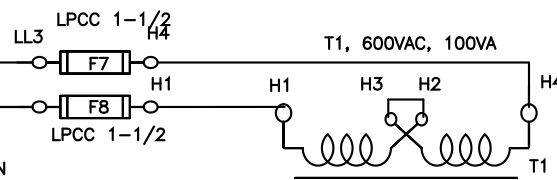

480 VAC, 60 AMP
3PH, 60 HZ

A6T-50
50 AMP
3 PCS.

G

HEATER HOOKUP

20 KW
HEATER

MANUAL MOTOR STARTER MMS

POWER OFF ON

10 9

DUAL TYPE J T/C

WHITE
RED

RED
WHITE

(2) DOOR SW'S IN SERIES

AIR FLOW SWITCH SAFETY CONTACTOR

HEATER ON

BLOWER ON

DATE:
10/28/07

RADCURE
480 VAC, 3 PH., NEMA 12

JOB NO.
J-122107

Apprvd.
R.B.

BENKO PRODUCTS INC.

5350 Evergreen Pkwy, Sheffield Village, Oh 44054