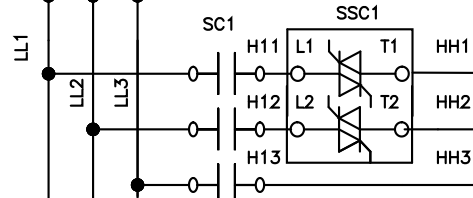

480 VAC, 60 AMP
3PH, 60 HZ

A6T-50
50 AMP
3 PCS.

G

HEATER HOOKUP

20 KW
HEATER

MANUAL MOTOR STARTER MMS

POWER OFF ON

10 9

DUAL TYPE J T/C

WHITE
RED

RED
WHITE

(2) DOOR SW'S IN SERIES

AIR FLOW SWITCH SAFETY CONTACTOR

HEATER ON

BLOWER ON

DATE:
10/28/07