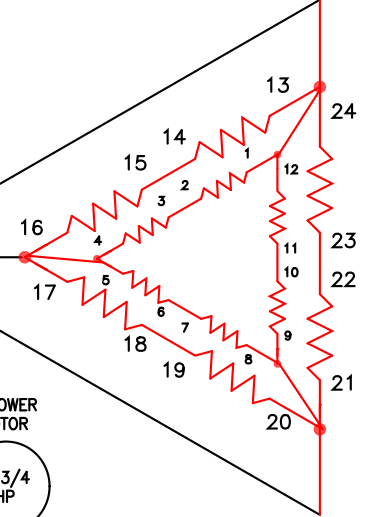

480 VAC, 60 AMP
3PH, 60 HZ

HEATER HOOKUP

30 KW
HEATER

LPJ-50
50 AMP
3 PCS.

HC1
60 AMP MERCURY
RELAY

MANUAL MOTOR STARTER MMS

LPCC 1-1/2
H4

T1, 480VAC, 100VA

POWER
OFF ON

10

LPCC 2
X1

X1

X4

GREEN

W

10 TERMINAL BLOCK