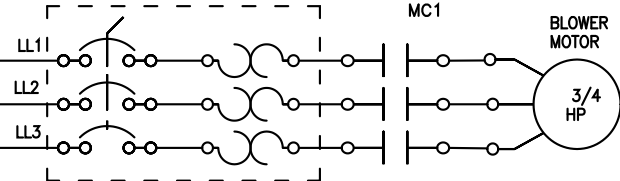

480 VAC, 60 AMP
3PH, 60 HZ

HEATER HOOKUP

30 KW
HEATER

LPJ-50
50 AMP
3 PCS.

HC1
60 AMP MERCURY
RELAY

MANUAL MOTOR STARTER MMS

LPCC 1-1/2
H4

T1, 480VAC, 100VA

POWER
OFF ON

10

LPCC 2
X1

X1

X4

GREEN

W

10 TERMINAL BLOCK