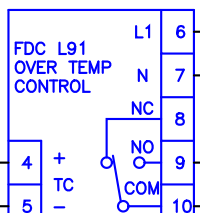

POWER
OFF ON

10

LPCC 2
X1

X1

X4

GREEN

W

10 TERMINAL BLOCK