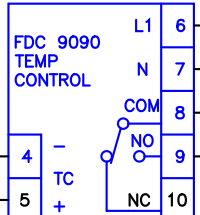

POWER
OFF ON

10

LPCC 2
X1

X1

X4

GREEN

W

10 TERMINAL BLOCK