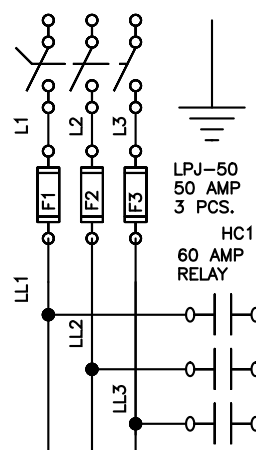

480 VAC, 60 AMP
3PH, 60 HZ

HEATER HOOKUP

30 KW
HEATER

LPJ-50
50 AMP
3 PCS.

HC1
60 AMP MERCURY
RELAY

MANUAL MOTOR STARTER MMS

LPCC 1-1/2
H4

T1, 480VAC, 100VA

POWER
OFF ON

10

LPCC 2
X1

X1

X4

GREEN

W

10 TERMINAL BLOCK

TIMER
ON BYPASS
10 18

OMRON H5S-WB2

DOOR SWITCH
JUMPER WHEN
NOT USED

18

17

AIR FLOW SWITCH

MC1

12