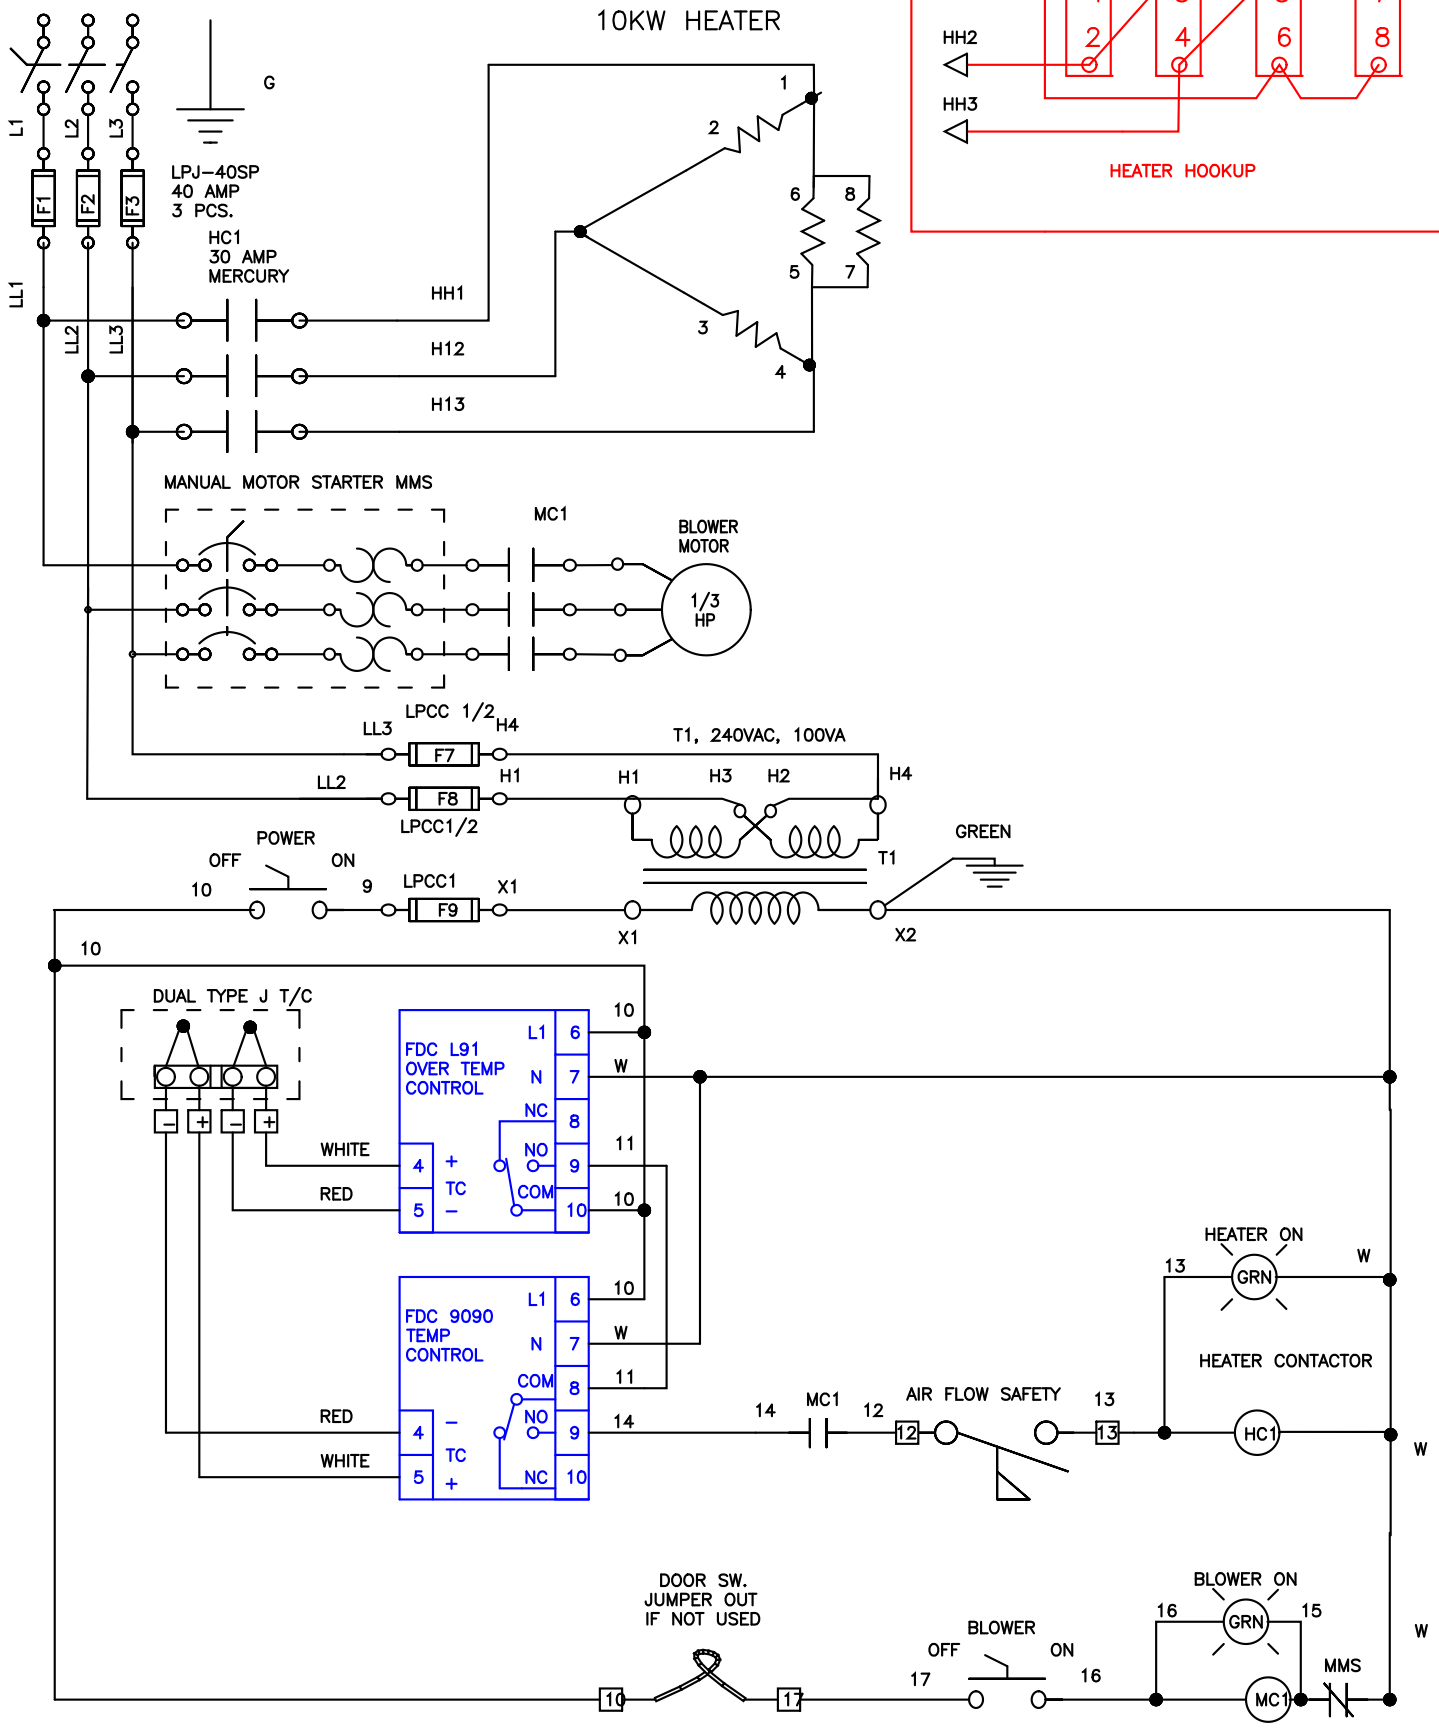

240 VAC, 60 AMP  
3PH, 60 HZ

DATE: 08/13/08	COLUMBIA PAINT 240 VAC, 3 PH., NEMA 12	JOB NO. J-117708	Apprvd. R.B.	BENKO PRODUCTS INC. 5350 Evergreen Pkwy, Sheffield Village, Oh 44054
-------------------	---	---------------------	-----------------	---