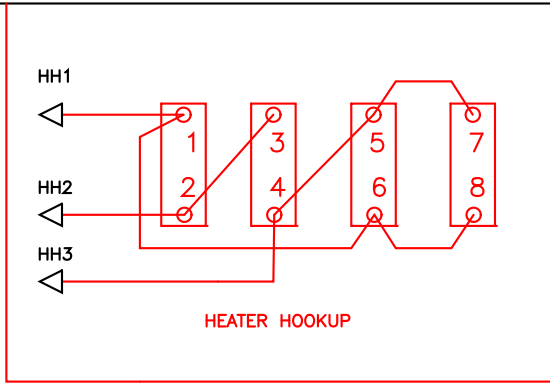

240 VAC, 60 AMP  
3PH, 60 HZ

DATE: 08/13/08	COLUMBIA PAINT 240 VAC, 3 PH., NEMA 12	JOB NO. J-117708	Apprvd. R.B.	BENKO PRODUCTS INC. 5350 Evergreen Pkwy, Sheffield Village, Oh 44054
-------------------	---	---------------------	-----------------	---