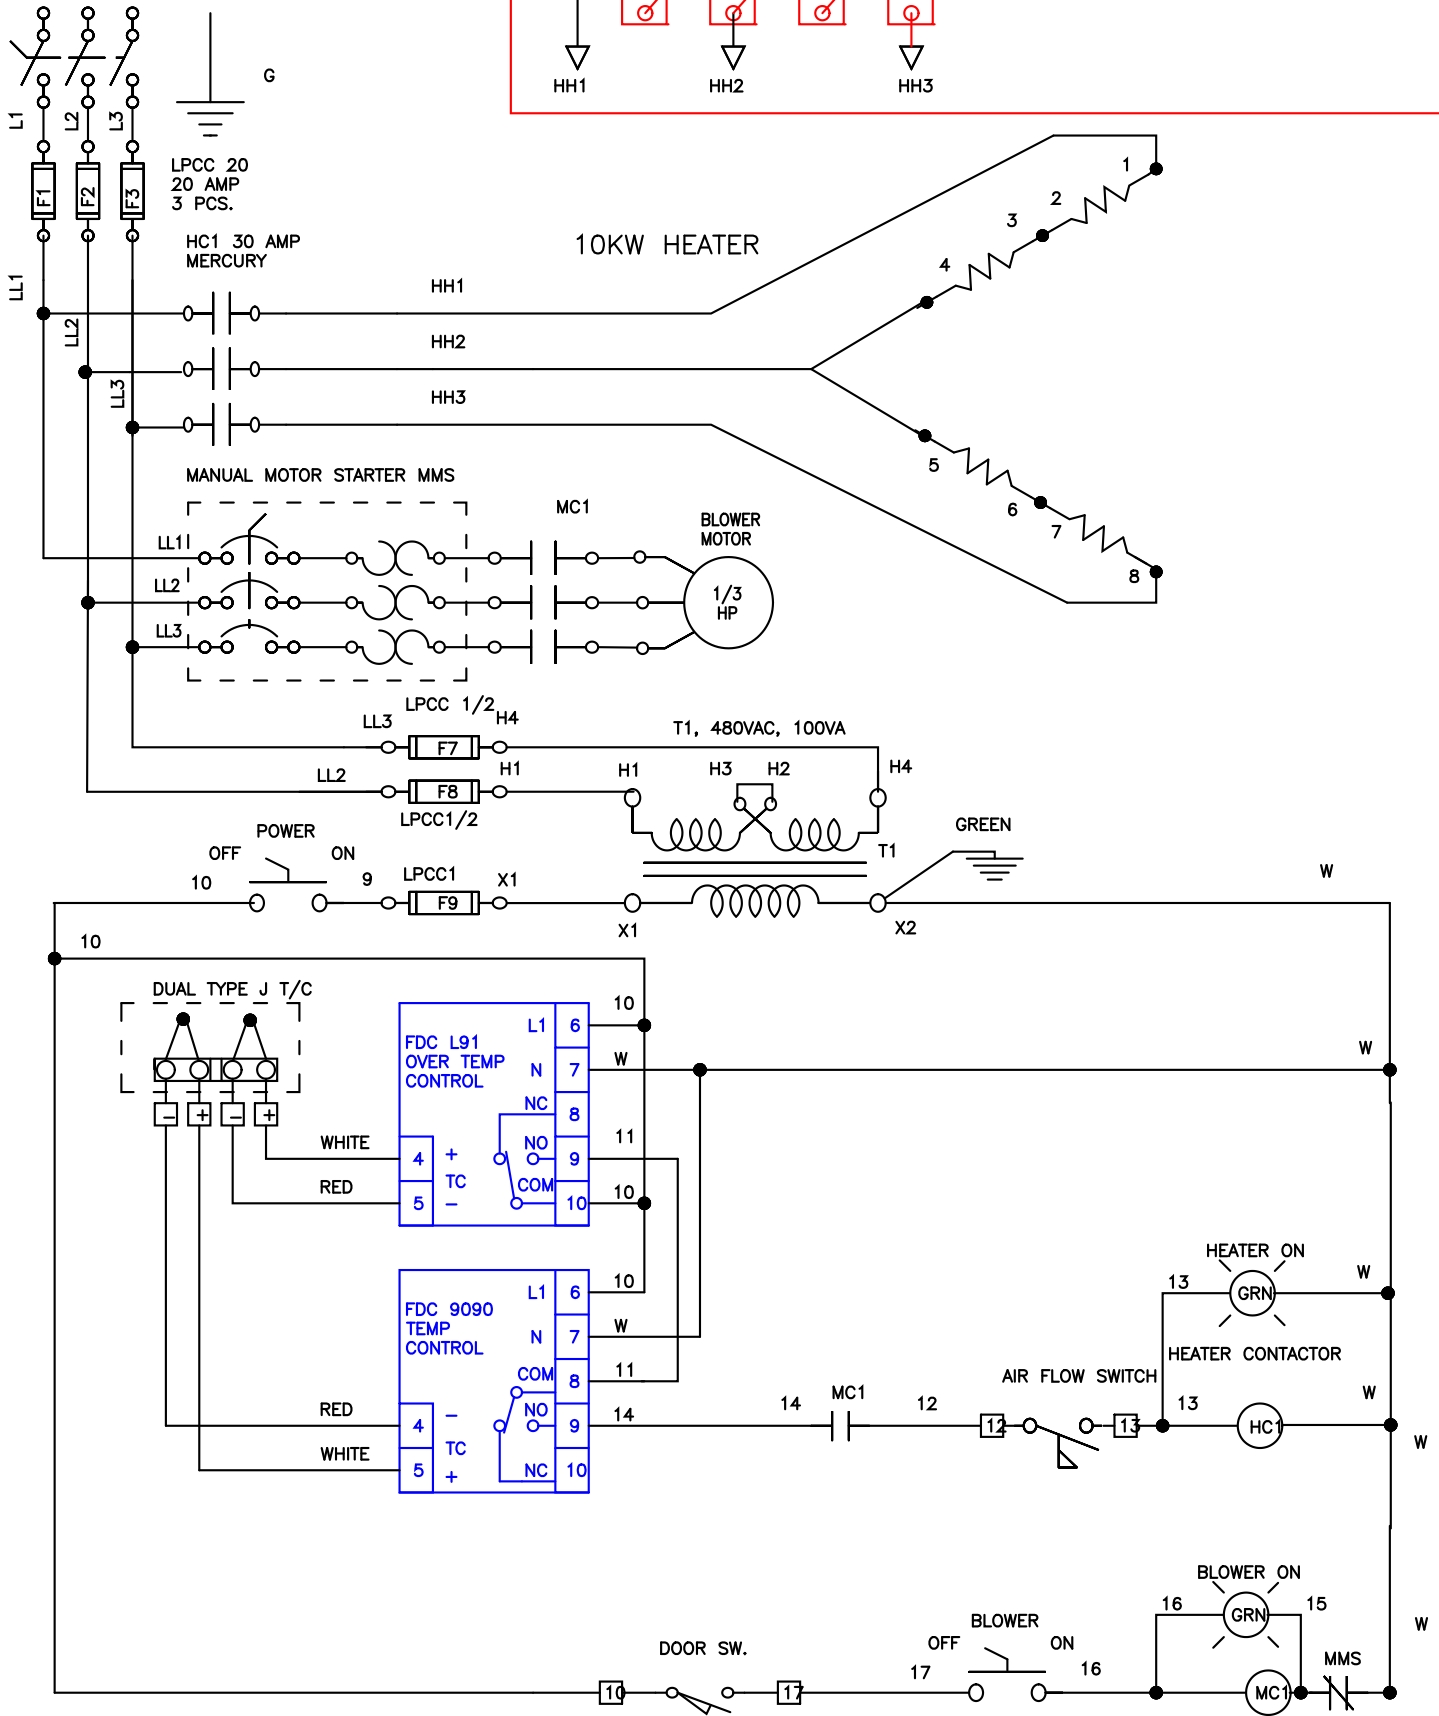

480 VAC, 30 AMP
3PH, 60 HZ

HEATER HOOKUP

DATE:
06/13/08

DOW AUTOMOTIVE
480 VAC, 3 PH., NEMA 12

JOB NO.
J-114108

Apprvd.
R.B.

BENKO PRODUCTS INC.

5350 Evergreen Pkwy, Sheffield Village, Oh 44054