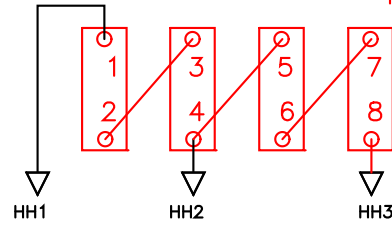

480 VAC, 30 AMP
3PH, 60 HZ

HEATER HOOKUP

DATE:
06/13/08

DOW AUTOMOTIVE
480 VAC, 3 PH., NEMA 12

JOB NO.
J-114108

Apprvd.
R.B.

BENKO PRODUCTS INC.

5350 Evergreen Pkwy, Sheffield Village, Oh 44054