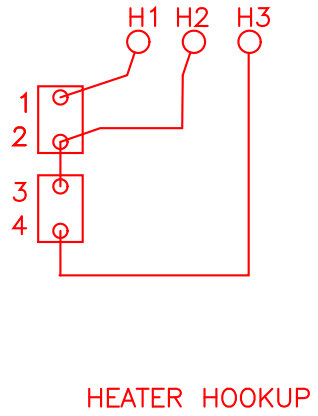

240 VAC, 3PH, 60 HZ

DATE:
05/05/03

PHILOSOPHY
240 VAC, 3 PH., NEMA 12

JOB NO.
J-114103

Apprvd.
R.B.

BENKO PRODUCTS INC.
5350 Evergreen Pkwy, Sheffield Village, Oh 44054