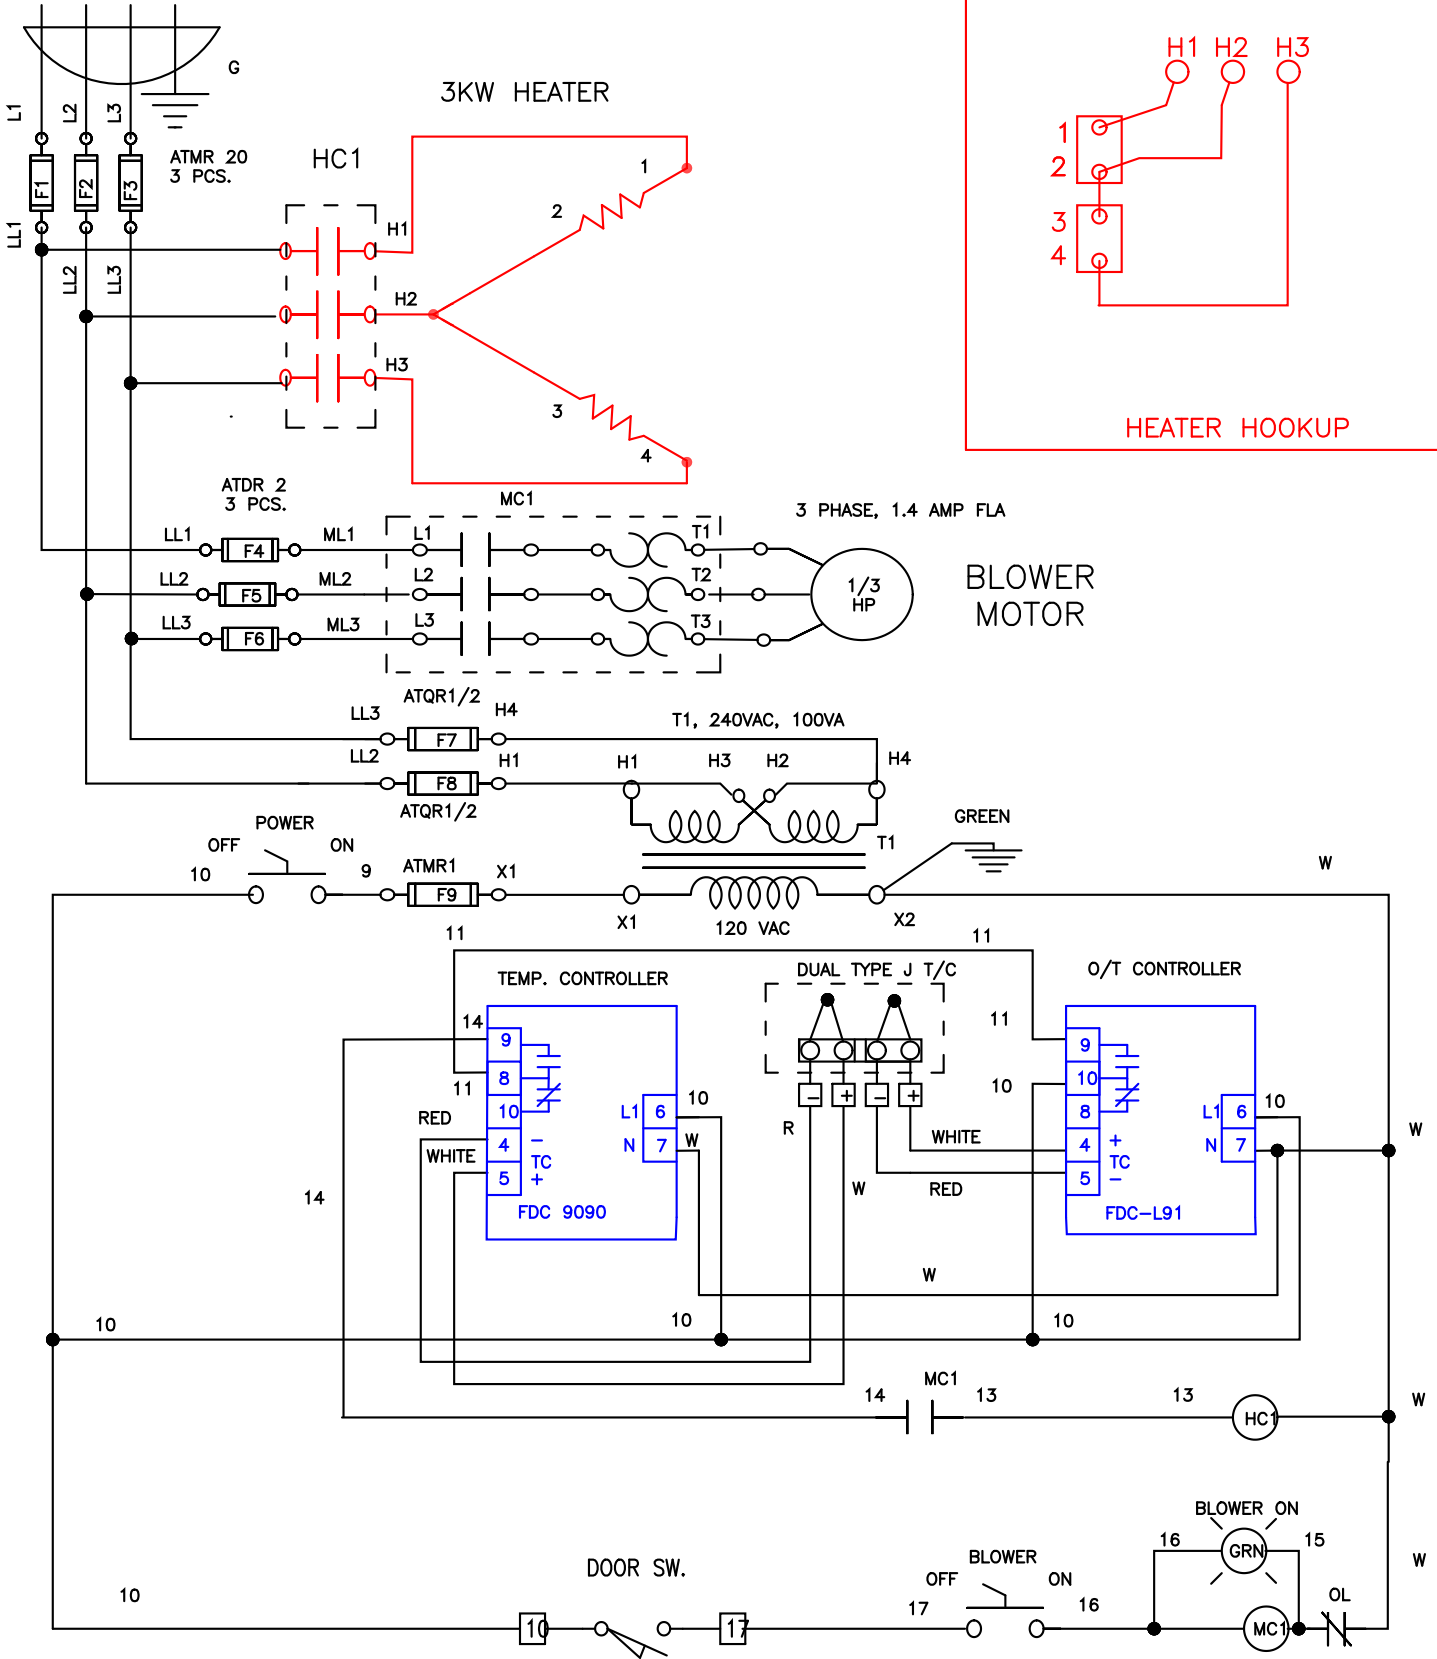

240 VAC, 3PH, 60 HZ

DATE:
05/05/03

PHILOSOPHY
240 VAC, 3 PH., NEMA 12

JOB NO.
J-114103

Apprvd.
R.B.

BENKO PRODUCTS INC.
5350 Evergreen Pkwy, Sheffield Village, Oh 44054