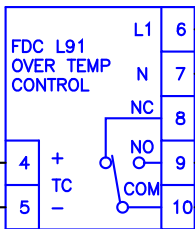

480 VAC, 30 AMP
3PH, 60 HZ

HEATER HOOKUP

A6T-30
30 AMP
5 PCS.

10KW HEATER

MANUAL MOTOR STARTER MMS

BLOWER MOTOR
3/4 HP

DUAL TYPE J T/C

TIMER

JUMPER WHEN
NO DOOR SW.
IS USED

DOOR SW.

SAFETY CONTACTOR

AIR FLOW SWITCH

HEATER ON

SOLID STATE CONTACTOR

BLOWER ON

BLOWER