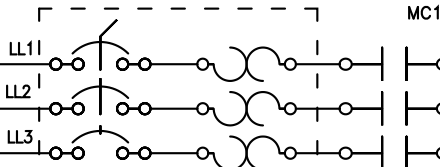

480 VAC, 30 AMP
3PH, 60 HZ

HEATER HOOKUP

A6T-30
30 AMP
5 PCS.

10KW HEATER

MANUAL MOTOR STARTER MMS

BLOWER MOTOR
3/4 HP

DUAL TYPE J T/C

TIMER