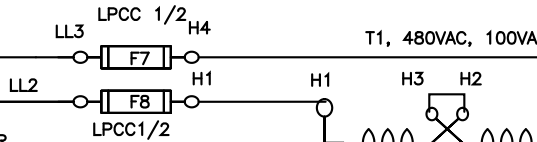

480 VAC, 30 AMP
3PH, 60 HZ

HEATER HOOKUP

A6T-30
30 AMP
5 PCS.

10KW HEATER

MANUAL MOTOR STARTER MMS

BLOWER MOTOR
3/4 HP

DUAL TYPE J T/C

TIMER