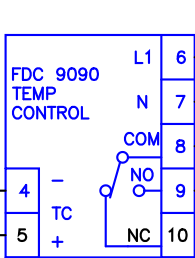

480 VAC, 30 AMP
3PH, 60 HZ

HEATER HOOKUP

A6T-30
30 AMP
5 PCS.

10KW HEATER

MANUAL MOTOR STARTER MMS

BLOWER MOTOR
3/4 HP

DUAL TYPE J T/C

TIMER

JUMPER WHEN
NO DOOR SW.
IS USED

DOOR SW.

SAFETY CONTACTOR

AIR FLOW SWITCH

HEATER ON

SOLID STATE CONTACTOR

BLOWER ON

BLOWER