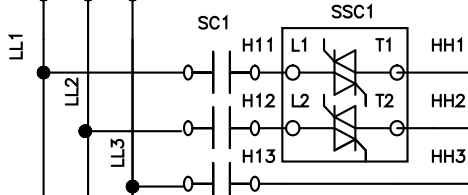

480 VAC, 30 AMP
3PH, 60 HZ

HEATER HOOKUP

A6T-30
30 AMP
5 PCS.

10KW HEATER

MANUAL MOTOR STARTER MMS

BLOWER MOTOR
3/4 HP

DUAL TYPE J T/C

TIMER

JUMPER WHEN
NO DOOR SW.
IS USED

DOOR SW.

SAFETY CONTACTOR

AIR FLOW SWITCH

HEATER ON

SOLID STATE CONTACTOR

BLOWER ON

BLOWER