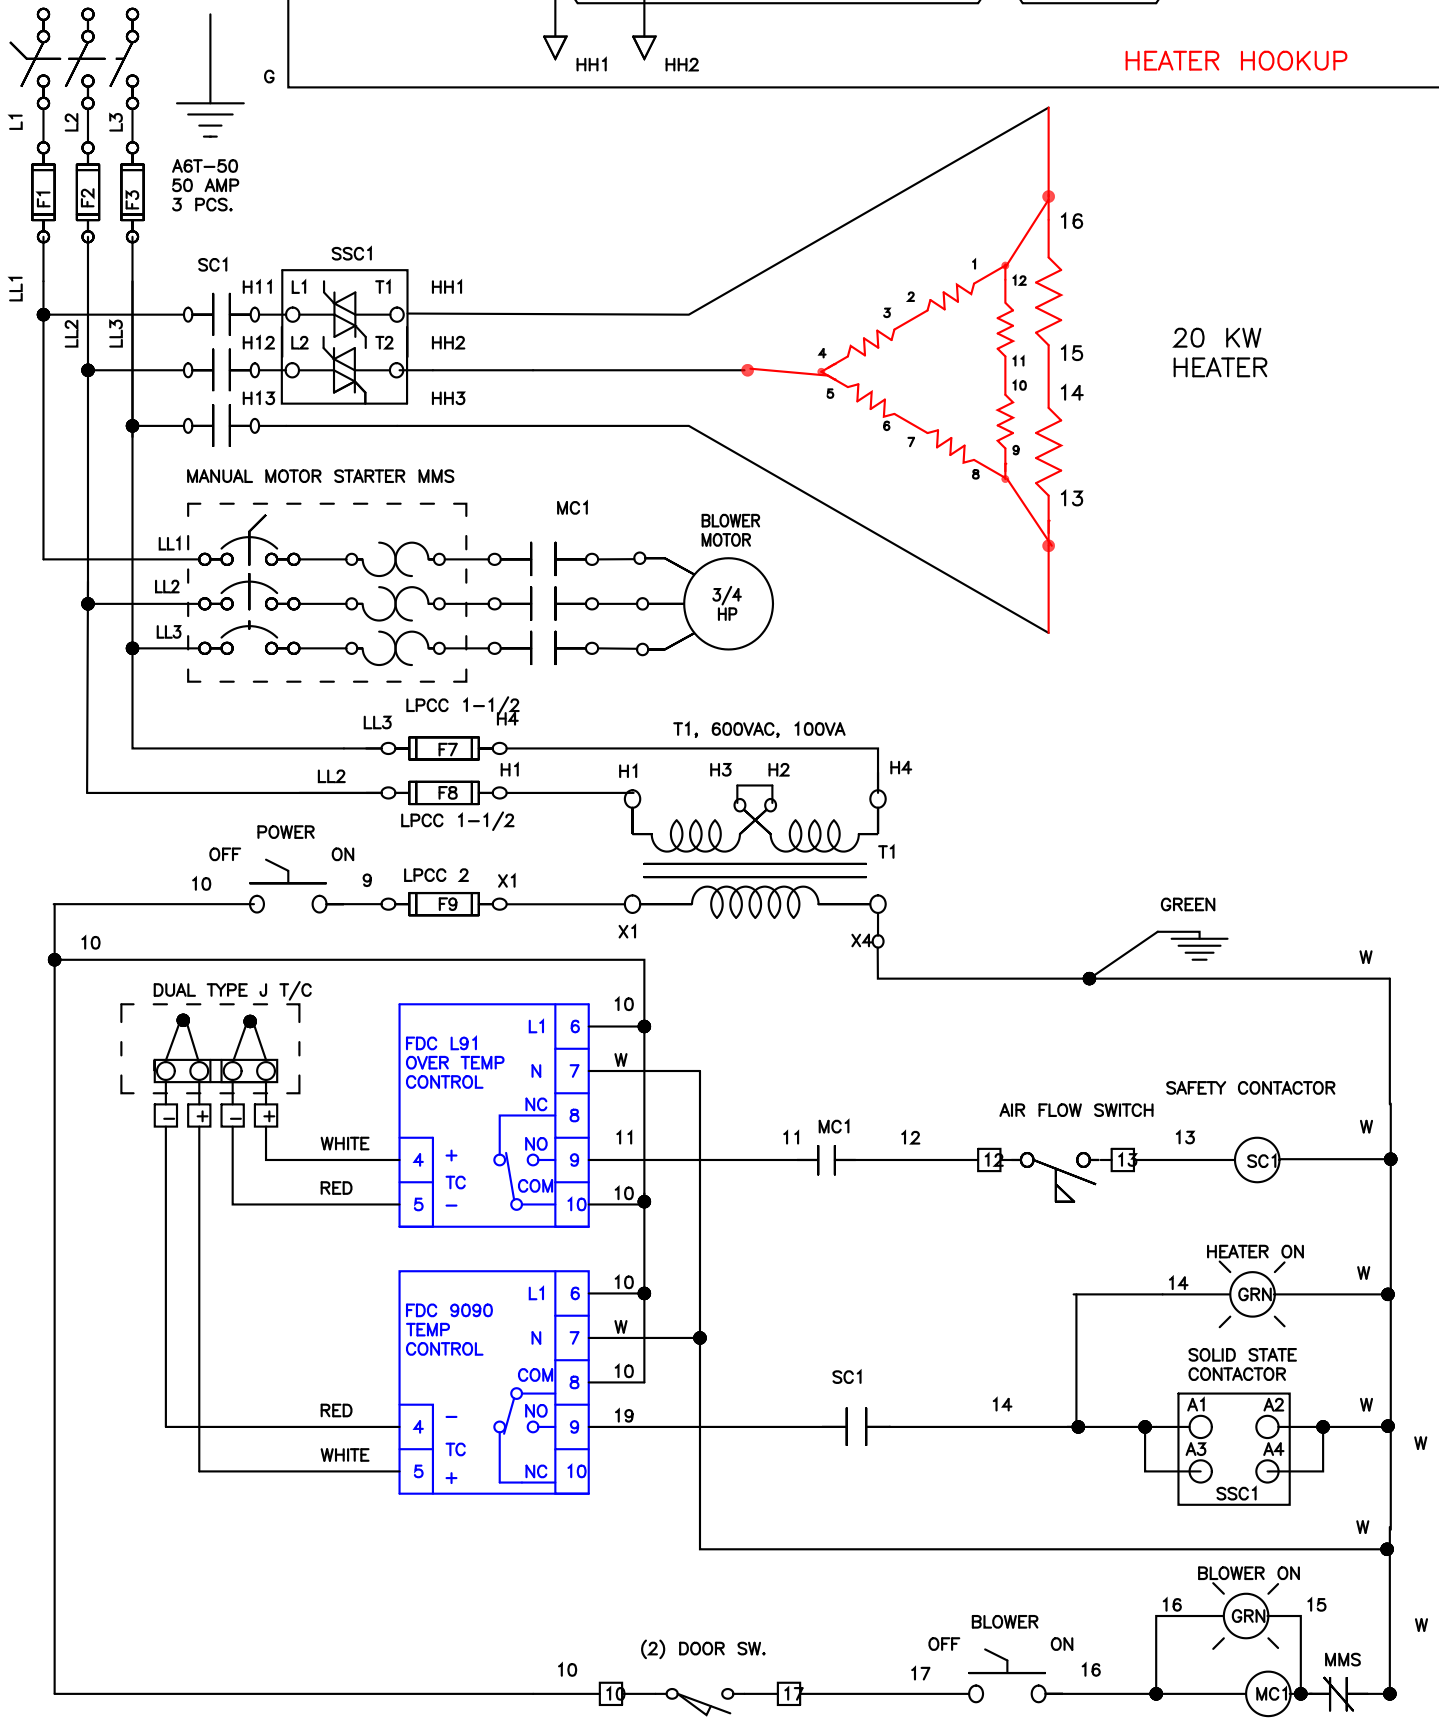

480 VAC, 60 AMP  
3PH, 60 HZ

HEATER HOOKUP

20 KW  
HEATER

DATE:  
06/19/08

BLOMMER CHOCOLATE  
480 VAC, 3 PH., NEMA 12

JOB NO.  
J-113708

Apprvd.  
R.B.

BENKO PRODUCTS INC.  
5350 Evergreen Pkwy, Sheffield Village, Oh 44054