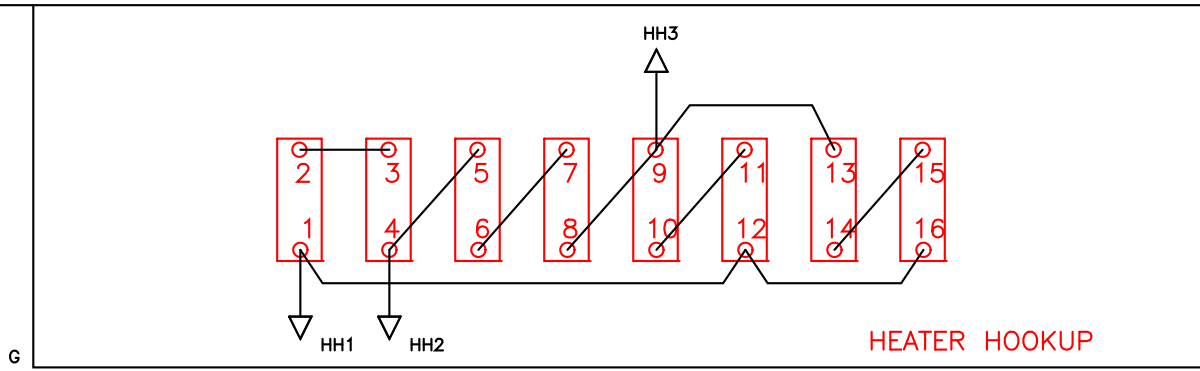

480 VAC, 60 AMP  
3PH, 60 HZ

HEATER HOOKUP

20 KW  
HEATER

DATE:  
06/19/08

BLOMMER CHOCOLATE  
480 VAC, 3 PH., NEMA 12

JOB NO.  
J-113708

Apprvd.  
R.B.

BENKO PRODUCTS INC.  
5350 Evergreen Pkwy, Sheffield Village, Oh 44054