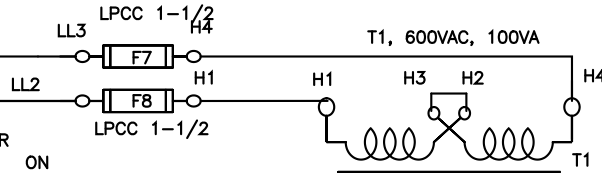

480 VAC, 60 AMP  
3PH, 60 HZ

A6T-50  
50 AMP  
3 PCS.

G

HEATER HOOKUP

20 KW  
HEATER

MANUAL MOTOR STARTER MMS

POWER  
OFF ON

10 9

LPCC 2 X1

DATE:  
06/16/08

DEBELIS CORP  
480 VAC, 3 PH., NEMA 12

JOB NO.  
J-113508

Apprvd.  
R.B.

BENKO PRODUCTS INC.

5350 Evergreen Pkwy, Sheffield Village, Oh 44054