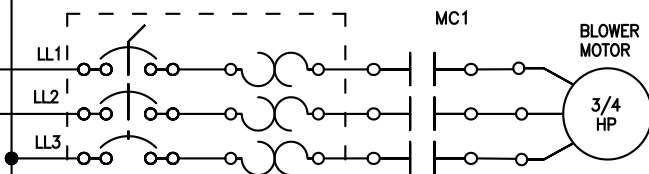

480 VAC, 60 AMP  
3PH, 60 HZ

A6T-50  
50 AMP  
3 PCS.

G

HEATER HOOKUP

20 KW  
HEATER

MANUAL MOTOR STARTER MMS

POWER  
OFF ON

10 9

LPCC 2 X1

DATE:  
06/16/08

DEBELIS CORP  
480 VAC, 3 PH., NEMA 12

JOB NO.  
J-113508

Apprvd.  
R.B.

BENKO PRODUCTS INC.

5350 Evergreen Pkwy, Sheffield Village, Oh 44054