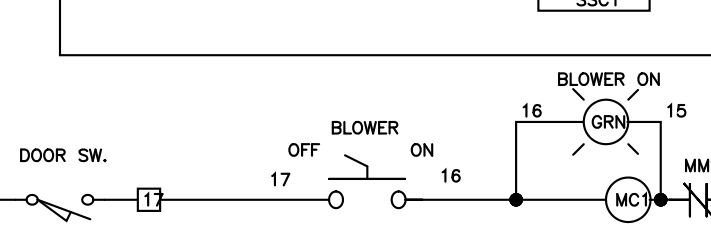

480 VAC, 60 AMP  
3PH, 60 HZ

A6T-50  
50 AMP  
3 PCS.

G

HEATER HOOKUP

20 KW  
HEATER

MANUAL MOTOR STARTER MMS

POWER  
OFF ON

10 9

LPCC 2 X1

DATE:  
06/16/08

DEBELIS CORP  
480 VAC, 3 PH., NEMA 12

JOB NO.  
J-113508

Apprvd.  
R.B.

BENKO PRODUCTS INC.

5350 Evergreen Pkwy, Sheffield Village, Oh 44054