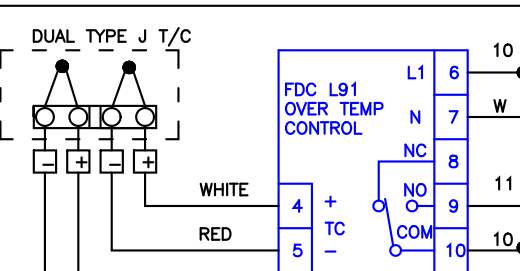

480 VAC, 60 AMP  
3PH, 60 HZ

A6T-50  
50 AMP  
3 PCS.

G

HEATER HOOKUP

20 KW  
HEATER

MANUAL MOTOR STARTER MMS

POWER  
OFF ON

10 9

LPCC 2 X1

DATE:  
06/16/08

DEBELIS CORP  
480 VAC, 3 PH., NEMA 12

JOB NO.  
J-113508

Apprvd.  
R.B.

BENKO PRODUCTS INC.

5350 Evergreen Pkwy, Sheffield Village, Oh 44054