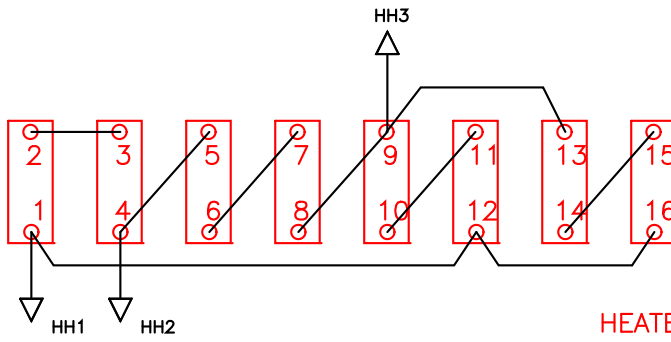

480 VAC, 60 AMP  
3PH, 60 HZ

A6T-50  
50 AMP  
3 PCS.

G

HEATER HOOKUP

20 KW  
HEATER

MANUAL MOTOR STARTER MMS

POWER  
OFF ON

10 9

LPCC 2 X1

DATE:  
06/16/08

DEBELIS CORP  
480 VAC, 3 PH., NEMA 12

JOB NO.  
J-113508

Apprvd.  
R.B.

BENKO PRODUCTS INC.

5350 Evergreen Pkwy, Sheffield Village, Oh 44054