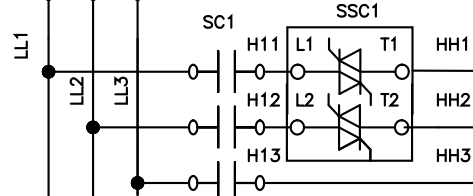

480 VAC, 60 AMP  
3PH, 60 HZ

A6T-50  
50 AMP  
3 PCS.

G

HEATER HOOKUP

20 KW  
HEATER

MANUAL MOTOR STARTER MMS

POWER  
OFF ON

10 9

LPCC 2 X1

DATE:  
06/16/08

DEBELIS CORP  
480 VAC, 3 PH., NEMA 12

JOB NO.  
J-113508

Apprvd.  
R.B.

BENKO PRODUCTS INC.

5350 Evergreen Pkwy, Sheffield Village, Oh 44054