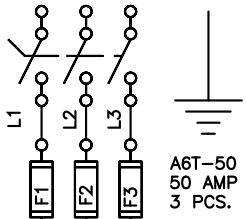

480 VAC, 60 AMP  
3PH, 60 HZ

A6T-50  
50 AMP  
3 PCS.

G

HEATER HOOKUP

20 KW  
HEATER

MANUAL MOTOR STARTER MMS

POWER  
OFF ON

10 9

LPCC 2 X1

DATE:  
06/16/08

DEBELIS CORP  
480 VAC, 3 PH., NEMA 12

JOB NO.  
J-113508

Apprvd.  
R.B.

BENKO PRODUCTS INC.

5350 Evergreen Pkwy, Sheffield Village, Oh 44054