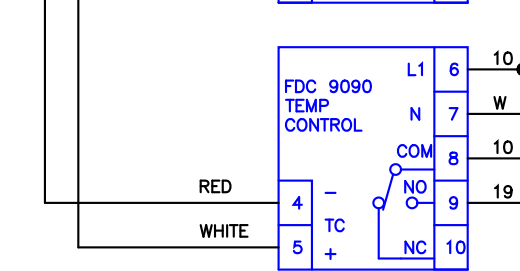

DATE:
06/16/08

DEBELIS CORP
480 VAC, 3 PH., NEMA 12

JOB NO.
J-113508

Apprvd.
R.B.

BENKO PRODUCTS INC.

5350 Evergreen Pkwy, Sheffield Village, Oh 44054