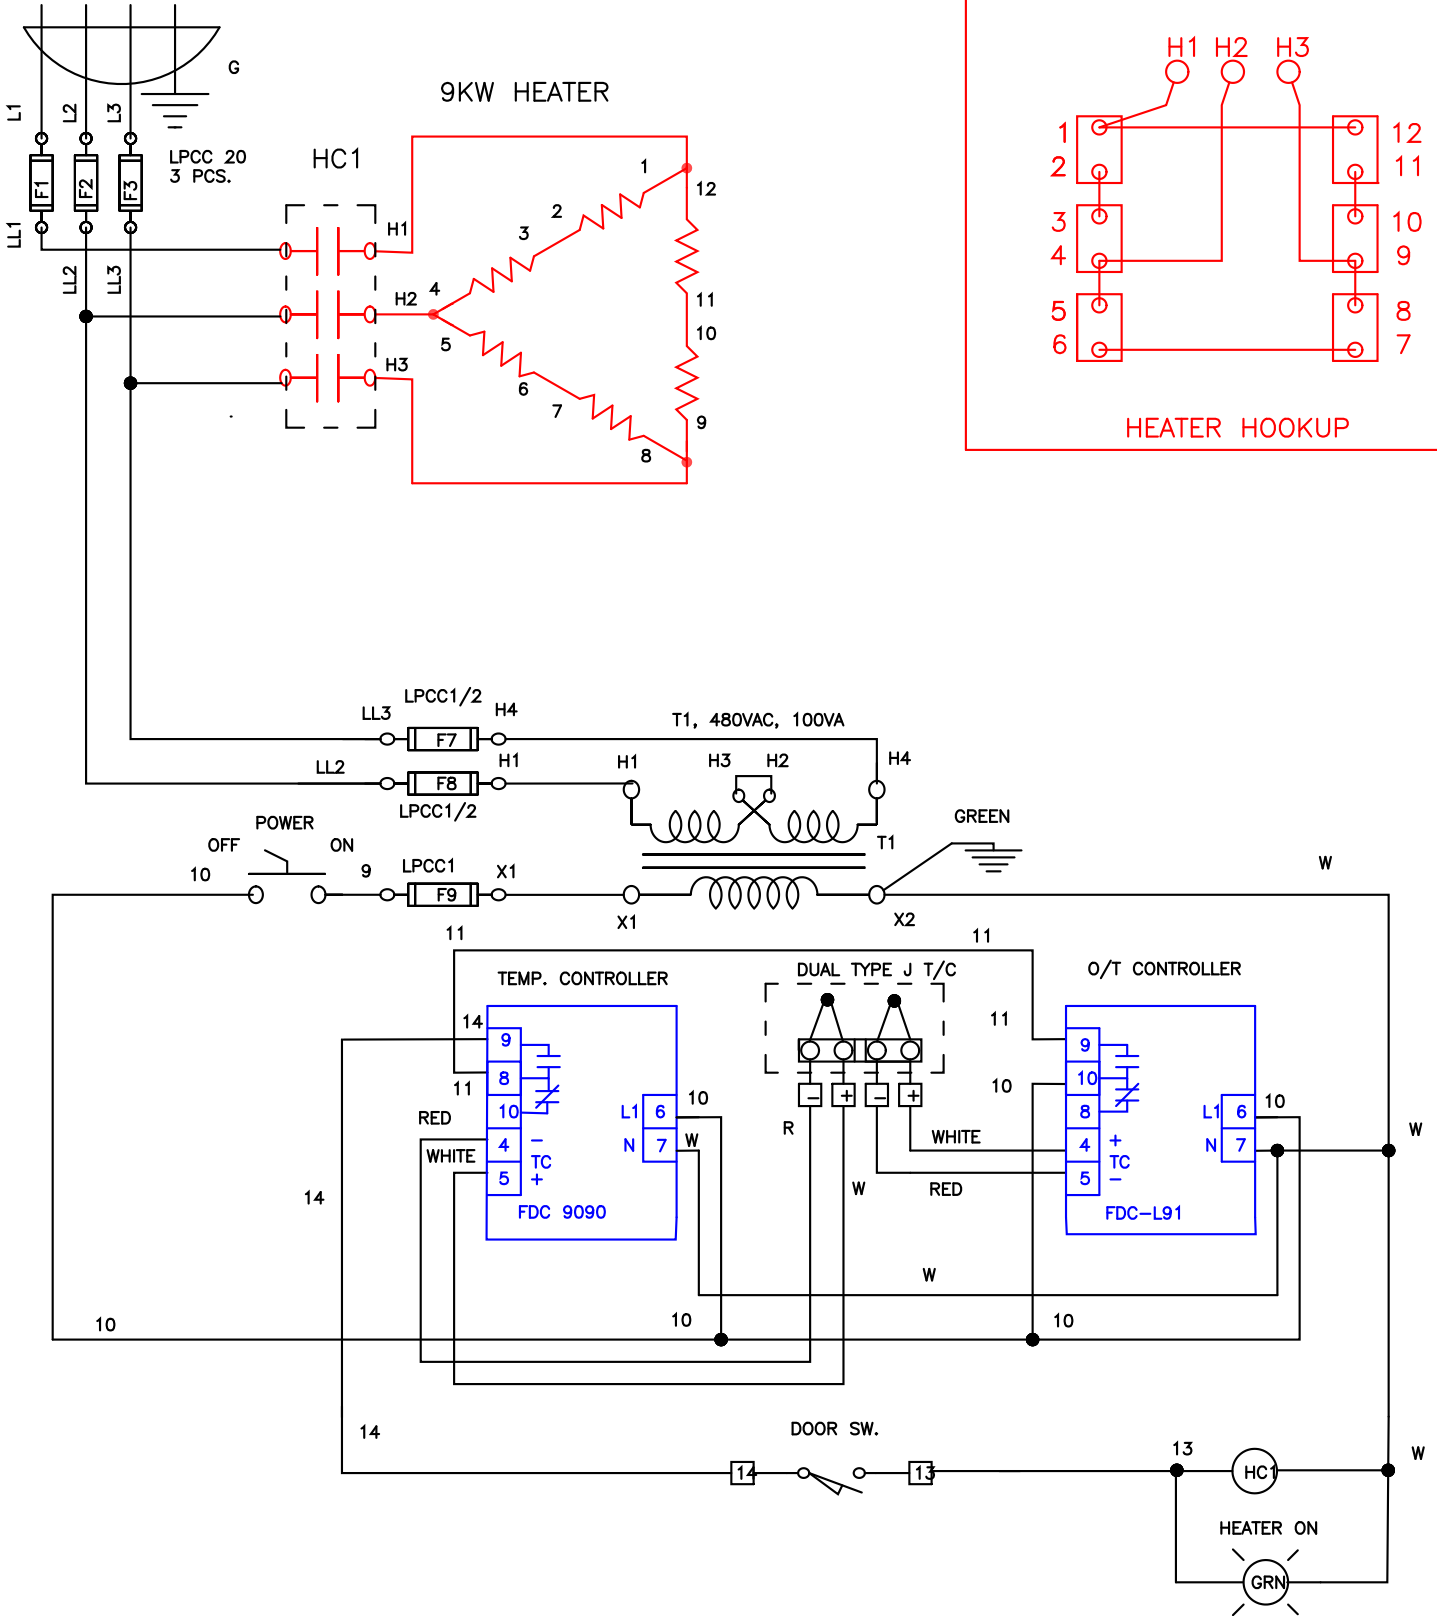

480 VAC, 3PH, 60 HZ

DATE:
04/13/05

NATIONAL STARCH
480 VAC, 3 PH., NEMA 12

JOB NO.
J-112005

Apprvd.
R.B.

BENKO PRODUCTS INC.
5350 Evergreen Pkwy, Sheffield Village, Oh 44054