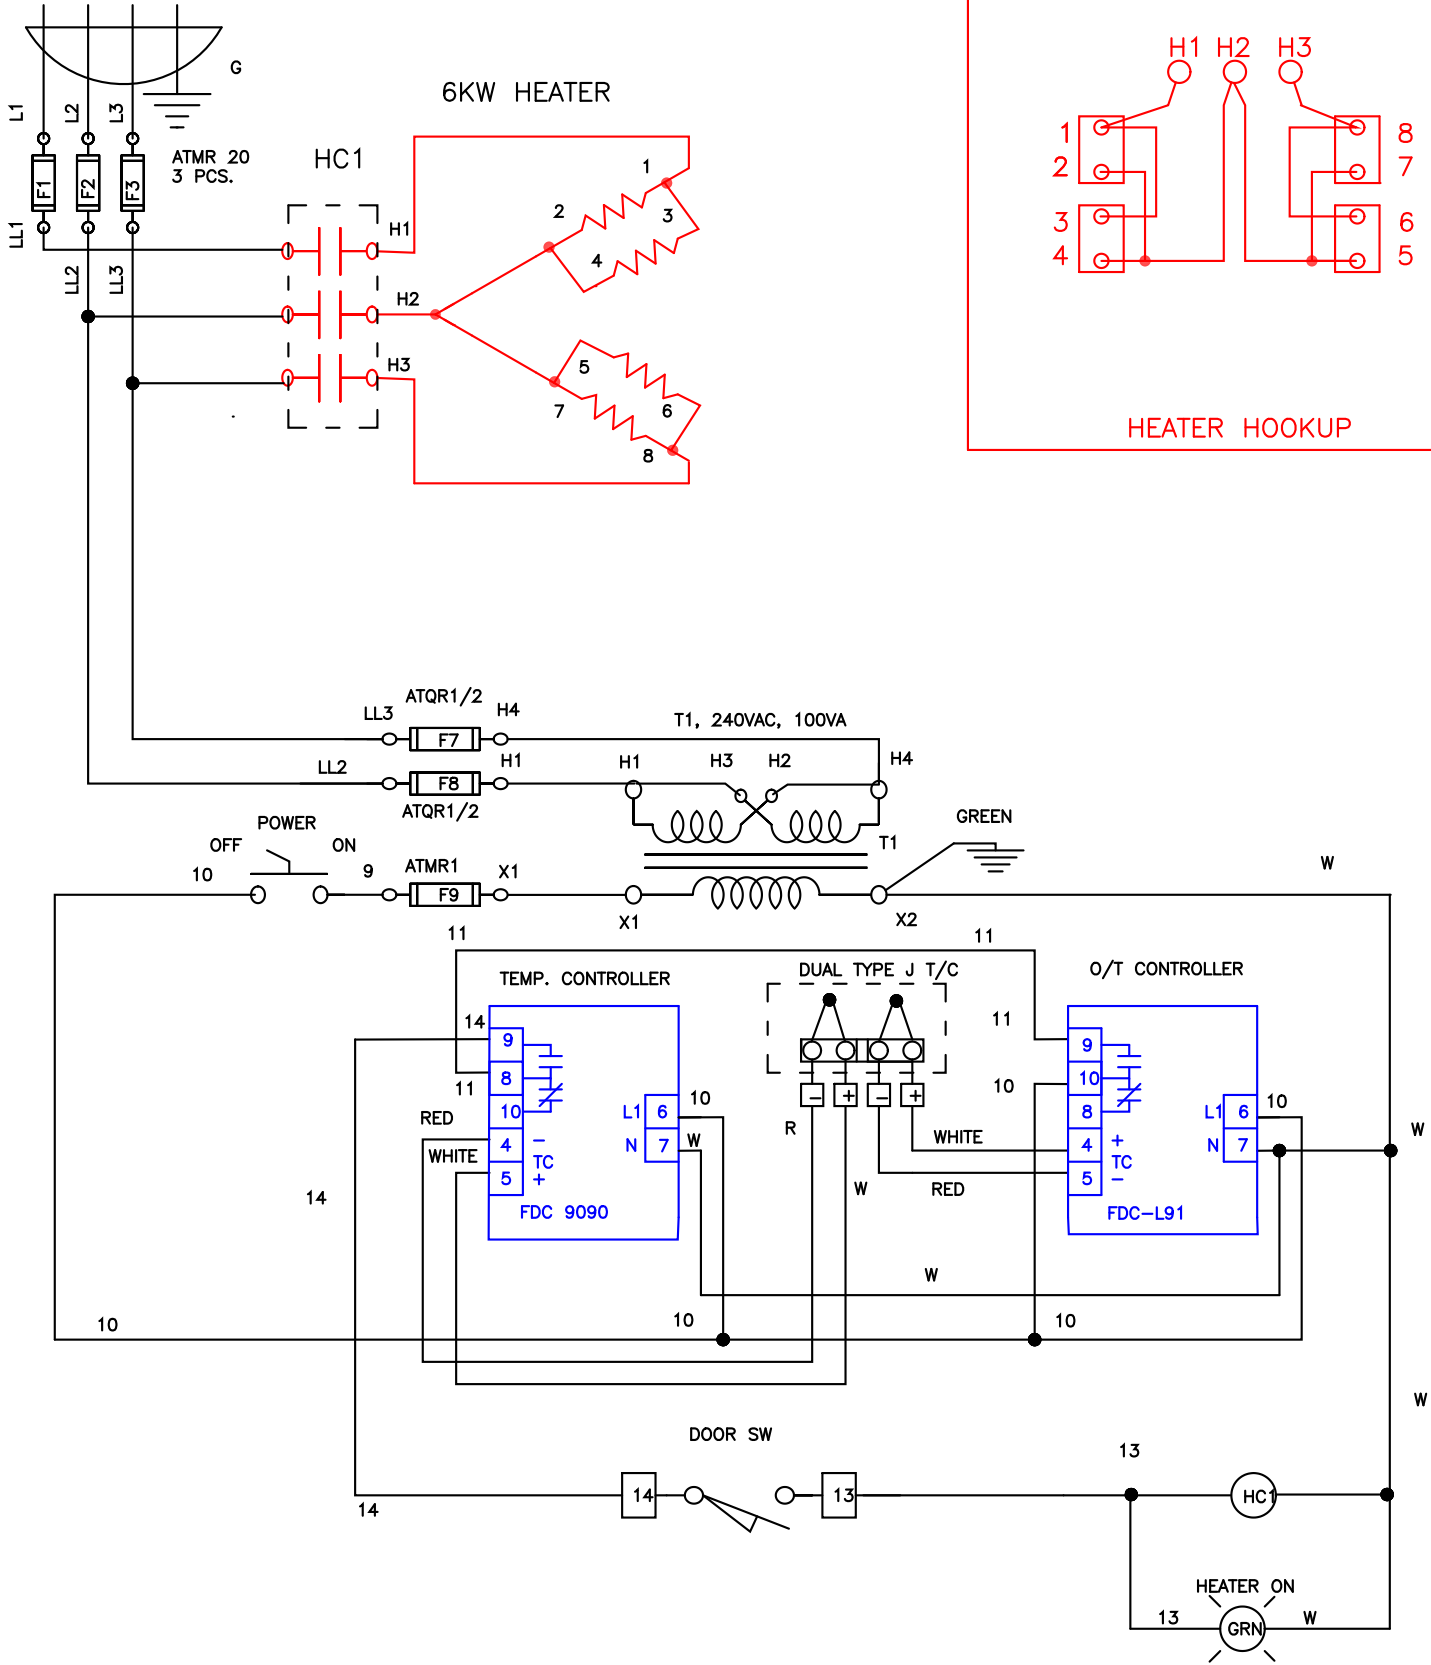

240VAC, 3PH, 60 HZ

DATE:
04/08/03

COSMETIC ESSENCE
240 VAC, 3 PH., NEMA 12

JOB NO.
J-111403

Apprvd.
R.B.

BENKO PRODUCTS INC.
5350 Evergreen Pkwy, Sheffield Village, Oh 44054