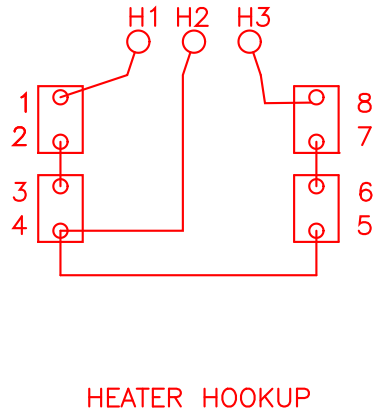

480 VAC, 3PH, 60 HZ

DATE:  
03/30/04

CAMPBELL SOUP  
480 VAC, 3 PH., NEMA 12

JOB NO.  
J-108504

Apprv.  
R.B.

BENKO PRODUCTS INC.  
5350 Evergreen Pkwy, Sheffield Village, Oh 44054