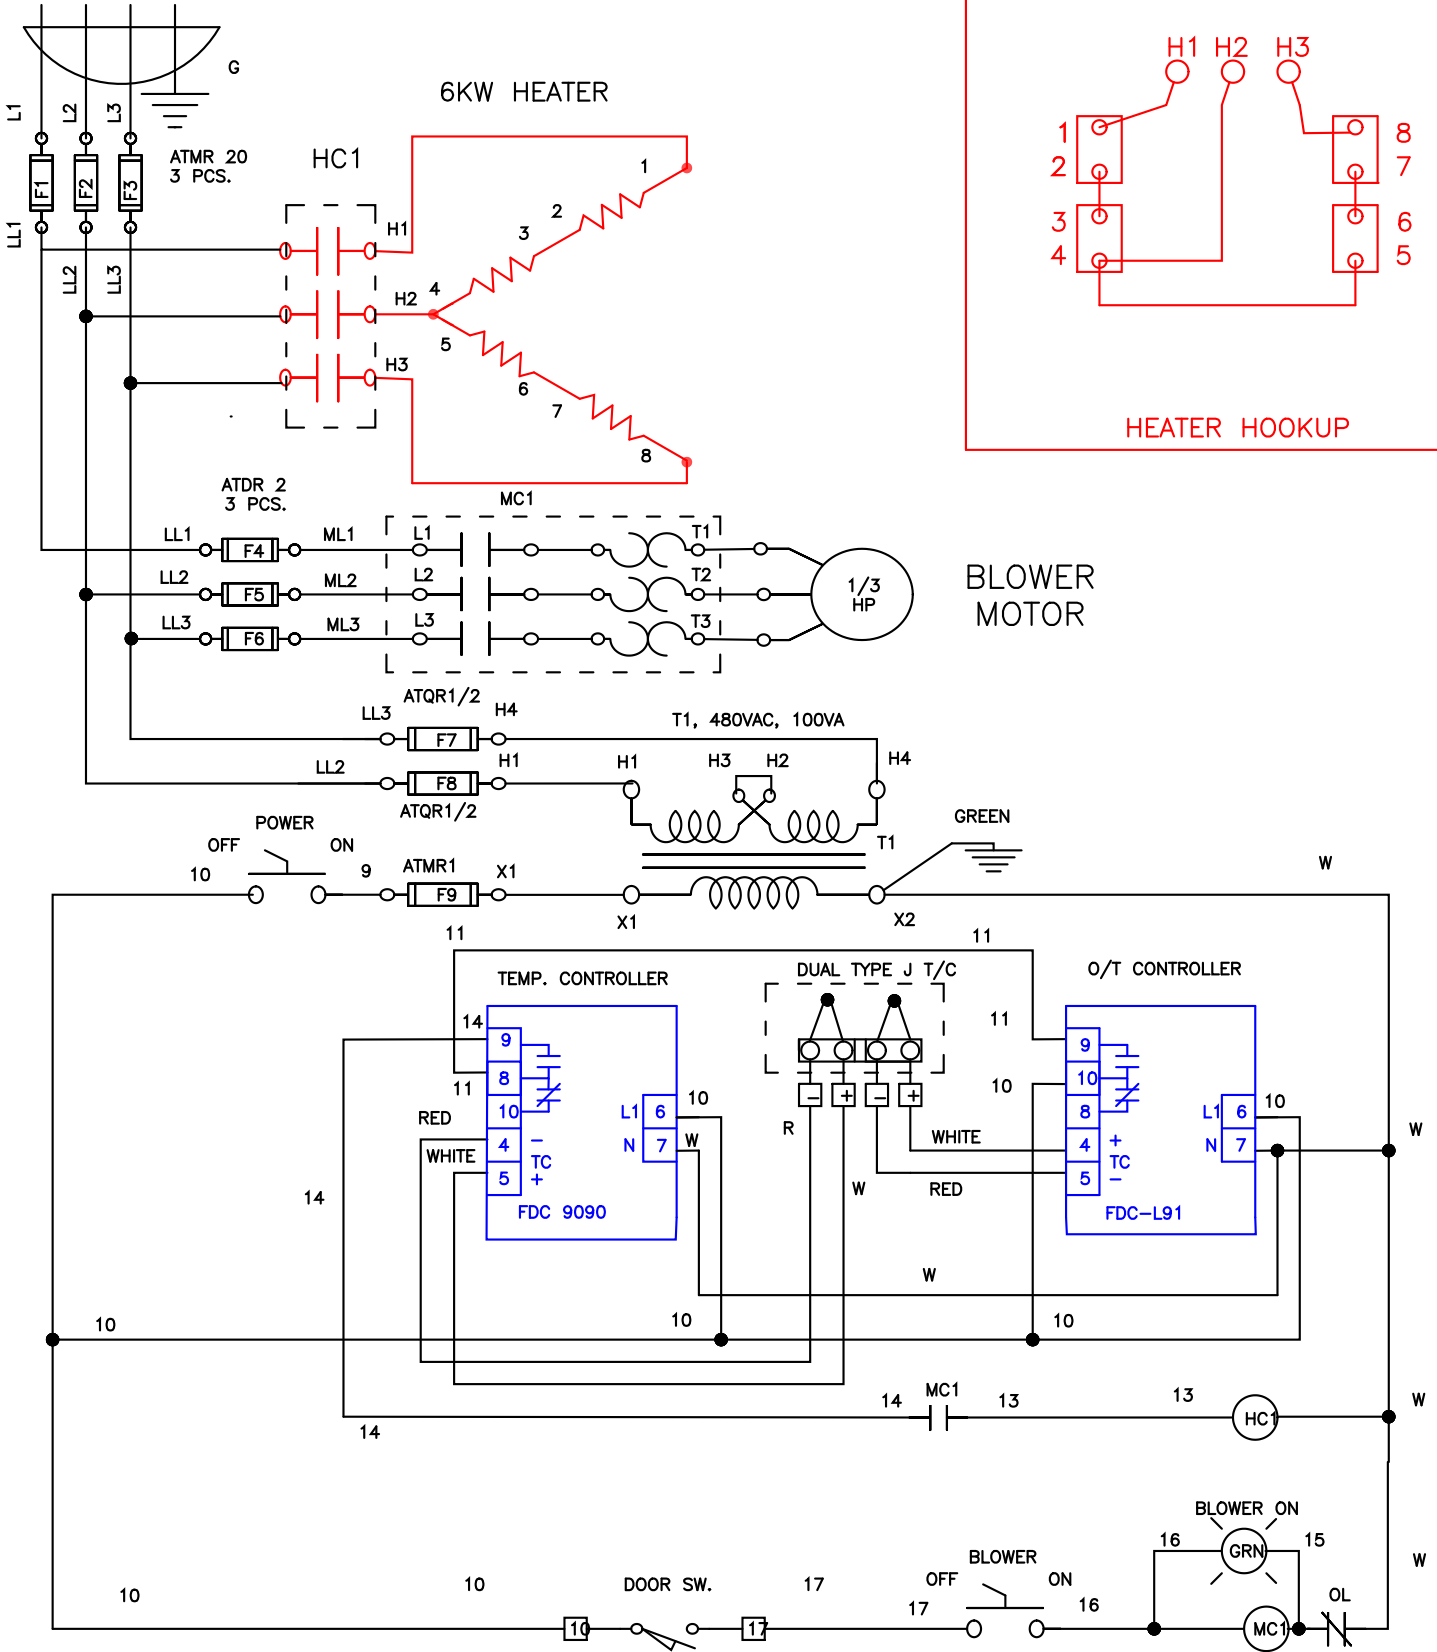

480 VAC, 3PH, 60 HZ

DATE:  
03/30/04

CAMPBELL SOUP  
480 VAC, 3 PH., NEMA 12

JOB NO.  
J-108504

Apprv.  
R.B.

BENKO PRODUCTS INC.  
5350 Evergreen Pkwy, Sheffield Village, Oh 44054