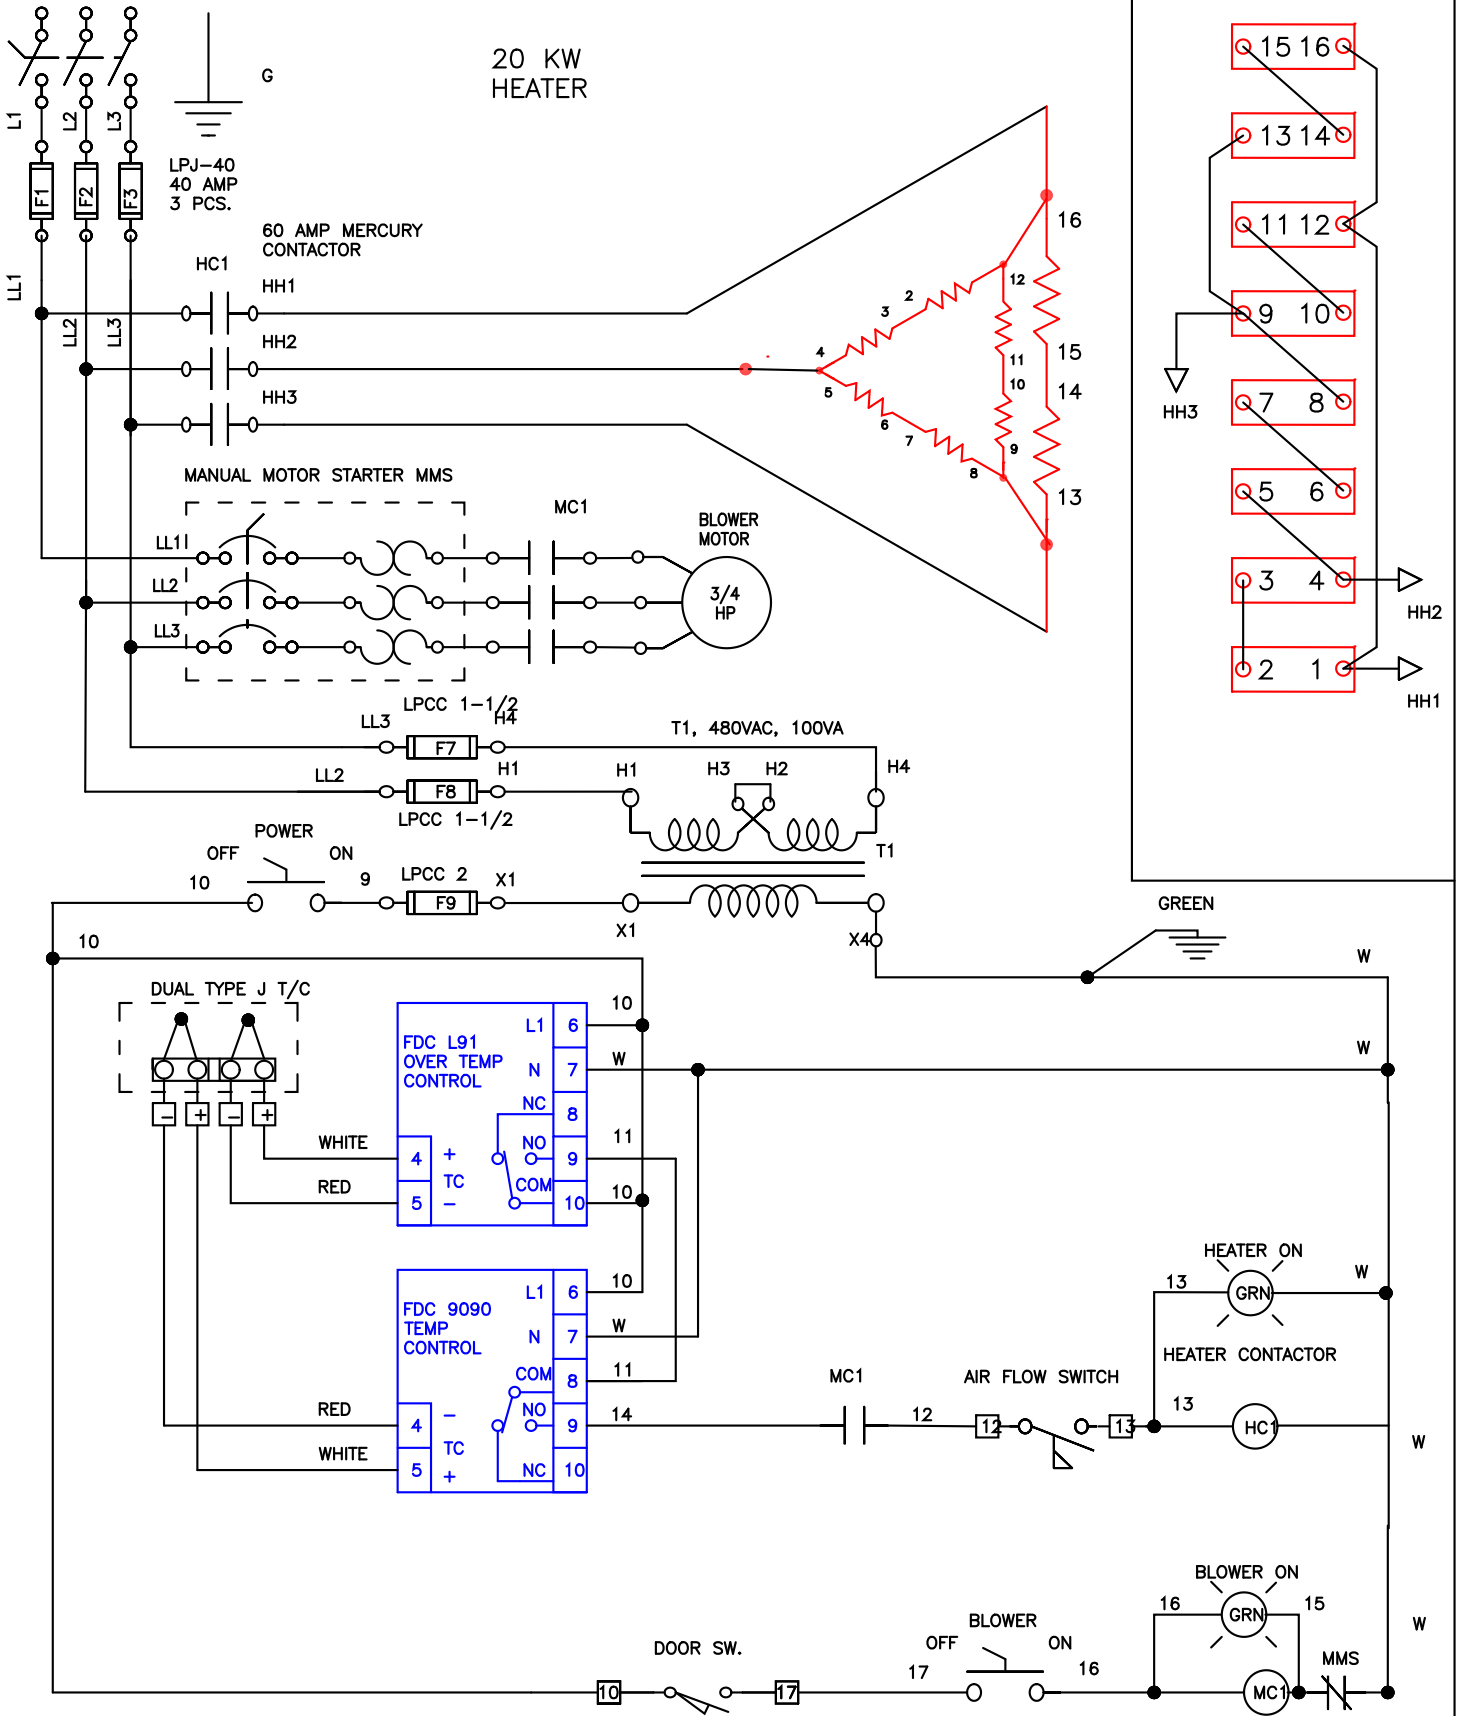

480 VAC, 60 AMP  
3PH, 60 HZ

HEATER HOOKUP

20 KW  
HEATER

DATE:  
04/04/08

WEATHERFORD ENG.  
480 VAC, 3 PH., NEMA 12

JOB NO.  
J-107308

Apprvd.  
R.B.

BENKO PRODUCTS INC.  
5350 Evergreen Pkwy, Sheffield Village, Oh 44054