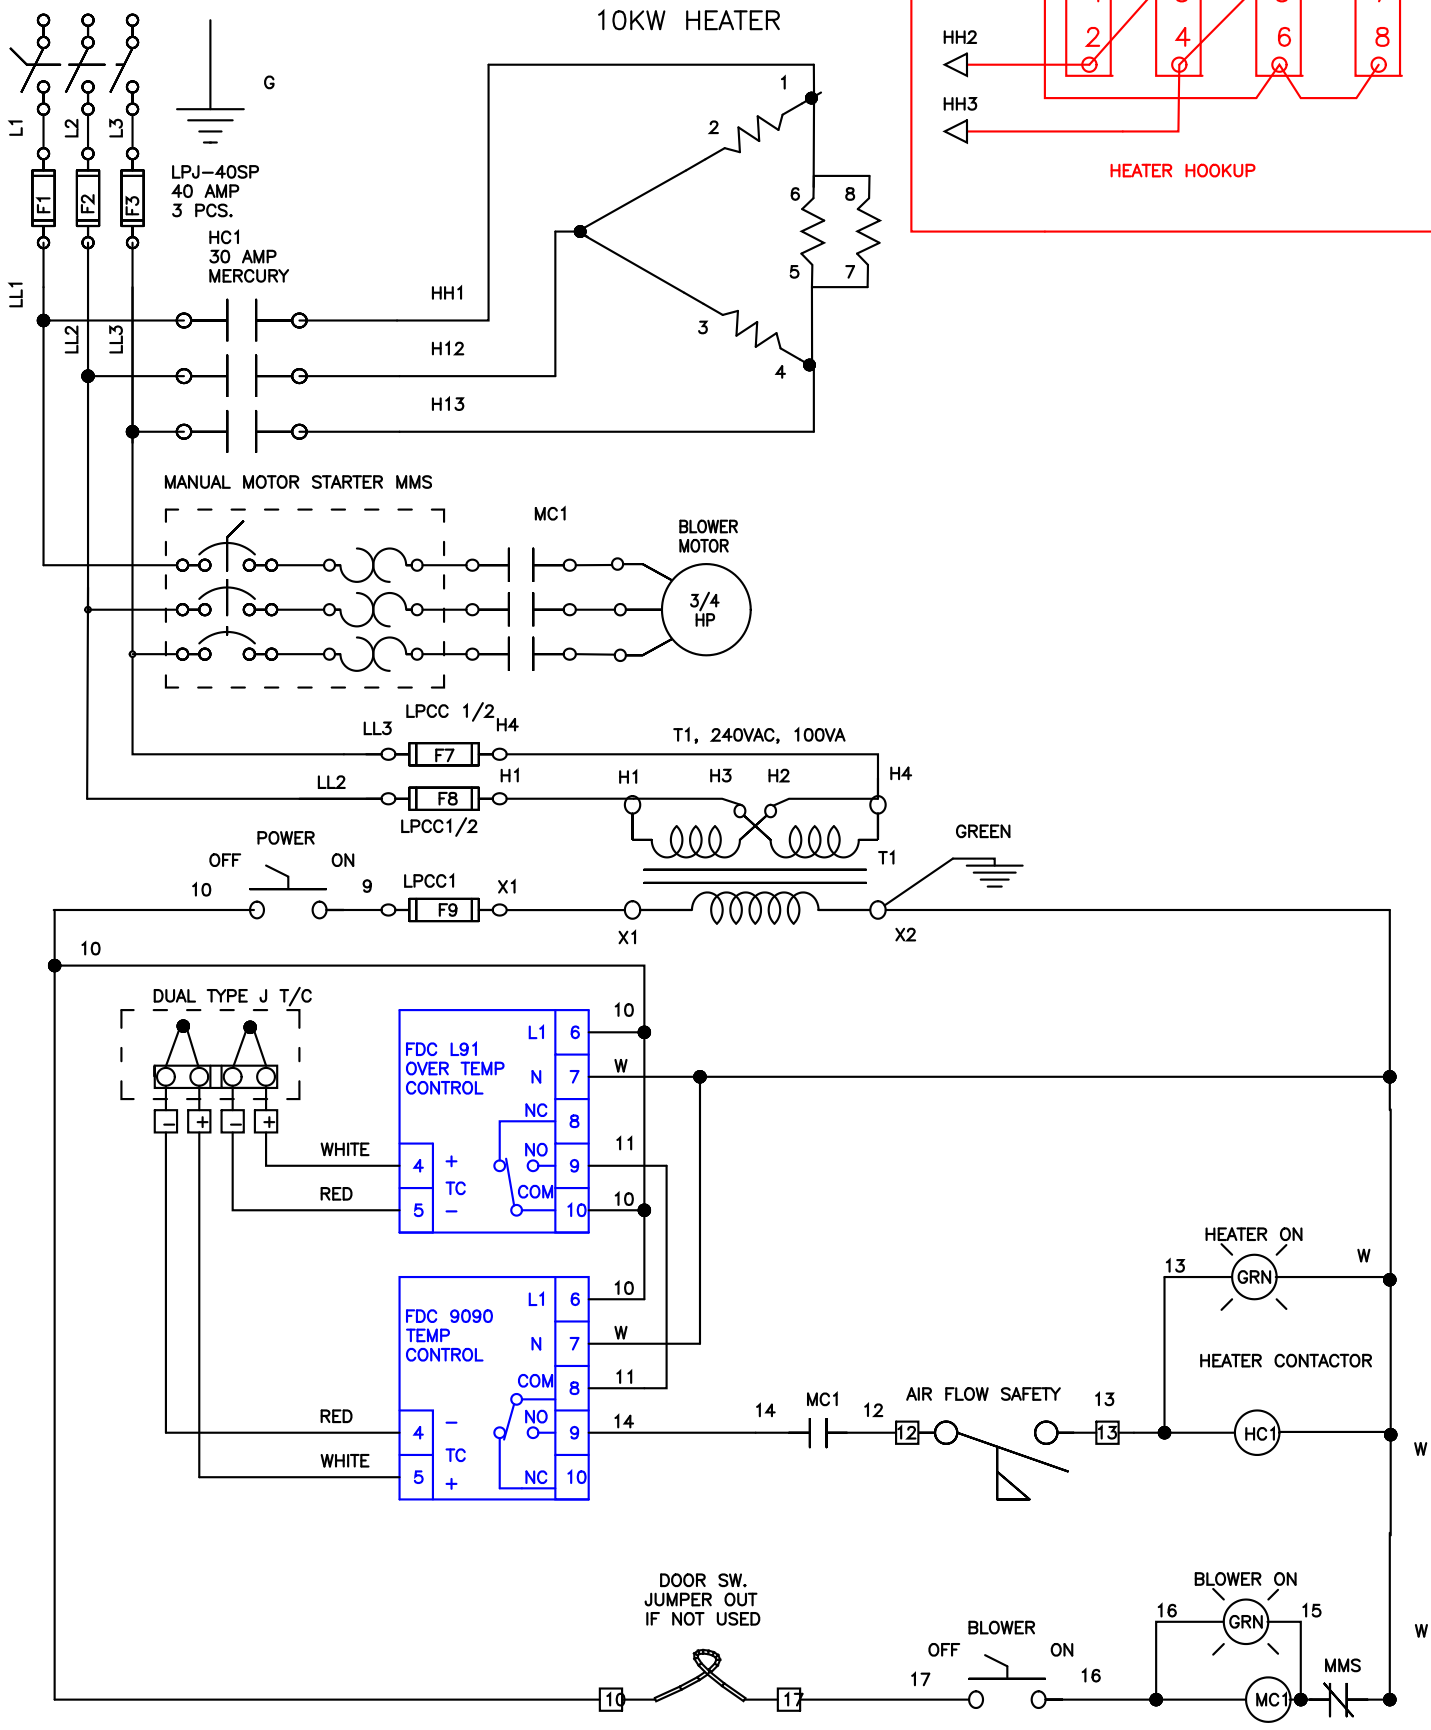

240 VAC, 60 AMP
3PH, 60 HZ

DATE: 03/03/08	LIFETECH 240 VAC, 3 PH., NEMA 12	JOB NO. J-105808	Apprvd. R.B.	BENKO PRODUCTS INC. 5350 Evergreen Pkwy, Sheffield Village, Oh 44054
-------------------	-------------------------------------	---------------------	-----------------	---