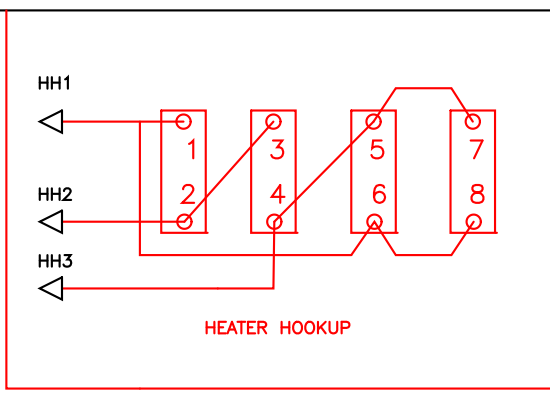

240 VAC, 60 AMP
3PH, 60 HZ

DATE: 03/03/08	LIFETECH 240 VAC, 3 PH., NEMA 12	JOB NO. J-105808	Apprvd. R.B.	BENKO PRODUCTS INC. 5350 Evergreen Pkwy, Sheffield Village, Oh 44054
-------------------	-------------------------------------	---------------------	-----------------	---