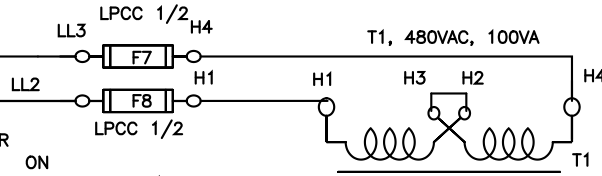

480 VAC, 60 AMP  
3PH, 60 HZ

HEATER HOOKUP

DFJ-60  
60 AMP  
3 PCS.

MANUAL MOTOR STARTER MMS

POWER  
OFF ON

GREEN

30 KW  
HEATER

DATE:  
03/31/08

WEATHERFORD  
480 VAC, 3 PH., NEMA 4

JOB NO.  
J-104308

Apprvd.  
R.B.

BENKO PRODUCTS INC.

5350 Evergreen Pkwy, Sheffield Village, Oh 44054