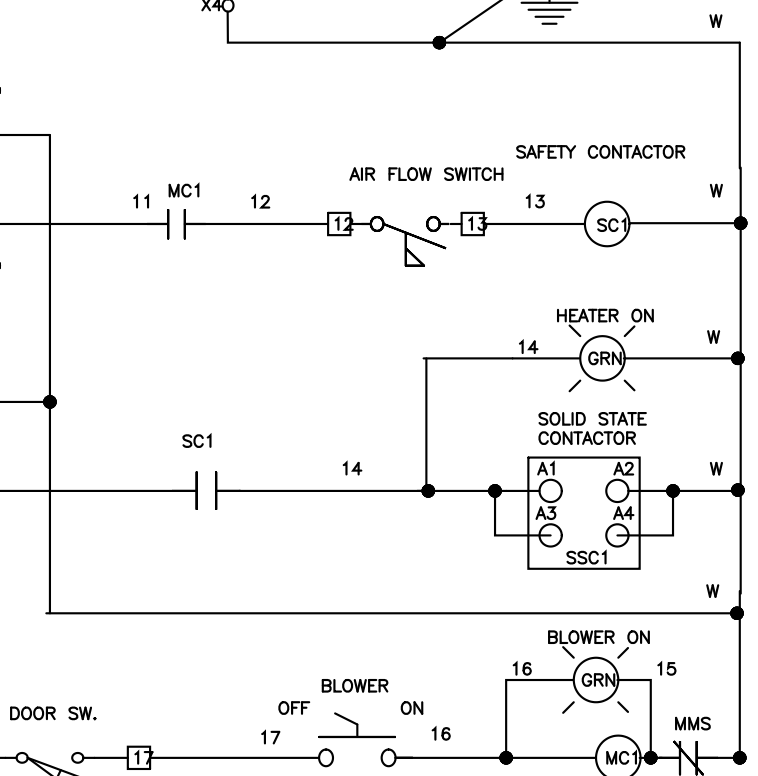

480 VAC, 60 AMP  
3PH, 60 HZ

HEATER HOOKUP

DFJ-60  
60 AMP  
3 PCS.

MANUAL MOTOR STARTER MMS

POWER  
OFF ON

GREEN

30 KW  
HEATER

DATE:  
03/31/08

WEATHERFORD  
480 VAC, 3 PH., NEMA 4

JOB NO.  
J-104308

Apprvd.  
R.B.

BENKO PRODUCTS INC.

5350 Evergreen Pkwy, Sheffield Village, Oh 44054