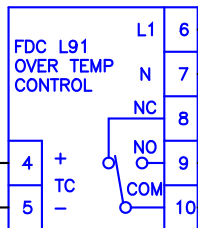

480 VAC, 60 AMP  
3PH, 60 HZ

HEATER HOOKUP

DFJ-60  
60 AMP  
3 PCS.

MANUAL MOTOR STARTER MMS

POWER  
OFF ON

GREEN

30 KW  
HEATER

DATE:  
03/31/08

WEATHERFORD  
480 VAC, 3 PH., NEMA 4

JOB NO.  
J-104308

Apprvd.  
R.B.

BENKO PRODUCTS INC.

5350 Evergreen Pkwy, Sheffield Village, Oh 44054