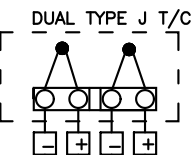

480 VAC, 60 AMP  
3PH, 60 HZ

HEATER HOOKUP

DFJ-60  
60 AMP  
3 PCS.

MANUAL MOTOR STARTER MMS

POWER  
OFF ON

GREEN

30 KW  
HEATER

DATE:  
03/31/08