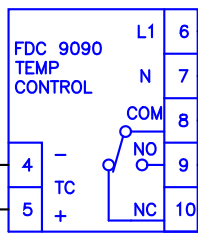

480 VAC, 60 AMP  
3PH, 60 HZ

HEATER HOOKUP

DFJ-60  
60 AMP  
3 PCS.

MANUAL MOTOR STARTER MMS

POWER  
OFF ON

GREEN

30 KW  
HEATER

DATE:  
03/31/08

WEATHERFORD  
480 VAC, 3 PH., NEMA 4

JOB NO.  
J-104308

Apprvd.  
R.B.

BENKO PRODUCTS INC.

5350 Evergreen Pkwy, Sheffield Village, Oh 44054