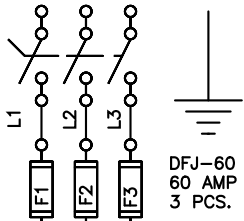

480 VAC, 60 AMP  
3PH, 60 HZ

HEATER HOOKUP

DFJ-60  
60 AMP  
3 PCS.

MANUAL MOTOR STARTER MMS

POWER  
OFF ON

GREEN

30 KW  
HEATER

DATE:  
03/31/08

WEATHERFORD  
480 VAC, 3 PH., NEMA 4

JOB NO.  
J-104308

Apprvd.  
R.B.

BENKO PRODUCTS INC.

5350 Evergreen Pkwy, Sheffield Village, Oh 44054