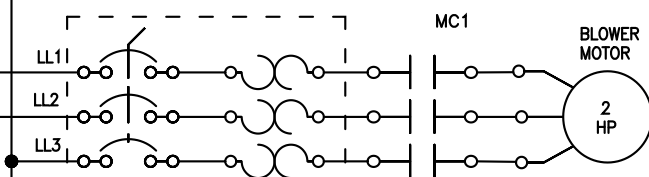

480 VAC, 60 AMP  
3PH, 60 HZ

HEATER HOOKUP

DFJ-60  
60 AMP  
3 PCS.

MANUAL MOTOR STARTER MMS

POWER  
OFF ON

GREEN

30 KW  
HEATER

DATE:  
03/31/08

WEATHERFORD  
480 VAC, 3 PH., NEMA 4

JOB NO.  
J-104308

Apprvd.  
R.B.

BENKO PRODUCTS INC.

5350 Evergreen Pkwy, Sheffield Village, Oh 44054