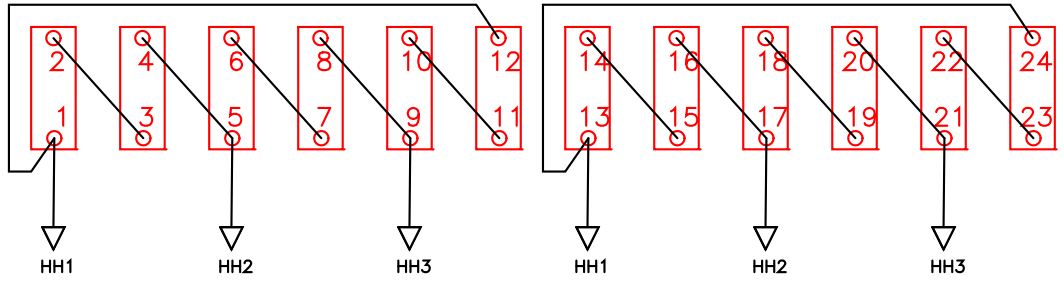

480 VAC, 60 AMP  
3PH, 60 HZ

HEATER HOOKUP

DFJ-60  
60 AMP  
3 PCS.

MANUAL MOTOR STARTER MMS

POWER  
OFF ON

GREEN

30 KW  
HEATER

DATE:  
03/31/08

WEATHERFORD  
480 VAC, 3 PH., NEMA 4

JOB NO.  
J-104308

Apprvd.  
R.B.

BENKO PRODUCTS INC.

5350 Evergreen Pkwy, Sheffield Village, Oh 44054