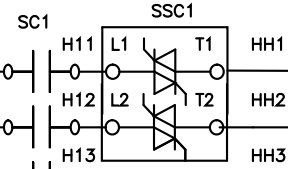

480 VAC, 60 AMP  
3PH, 60 HZ

HEATER HOOKUP

DFJ-60  
60 AMP  
3 PCS.

MANUAL MOTOR STARTER MMS

POWER  
OFF ON

GREEN

30 KW  
HEATER

DATE:  
03/31/08

WEATHERFORD  
480 VAC, 3 PH., NEMA 4

JOB NO.  
J-104308

Apprvd.  
R.B.

BENKO PRODUCTS INC.

5350 Evergreen Pkwy, Sheffield Village, Oh 44054