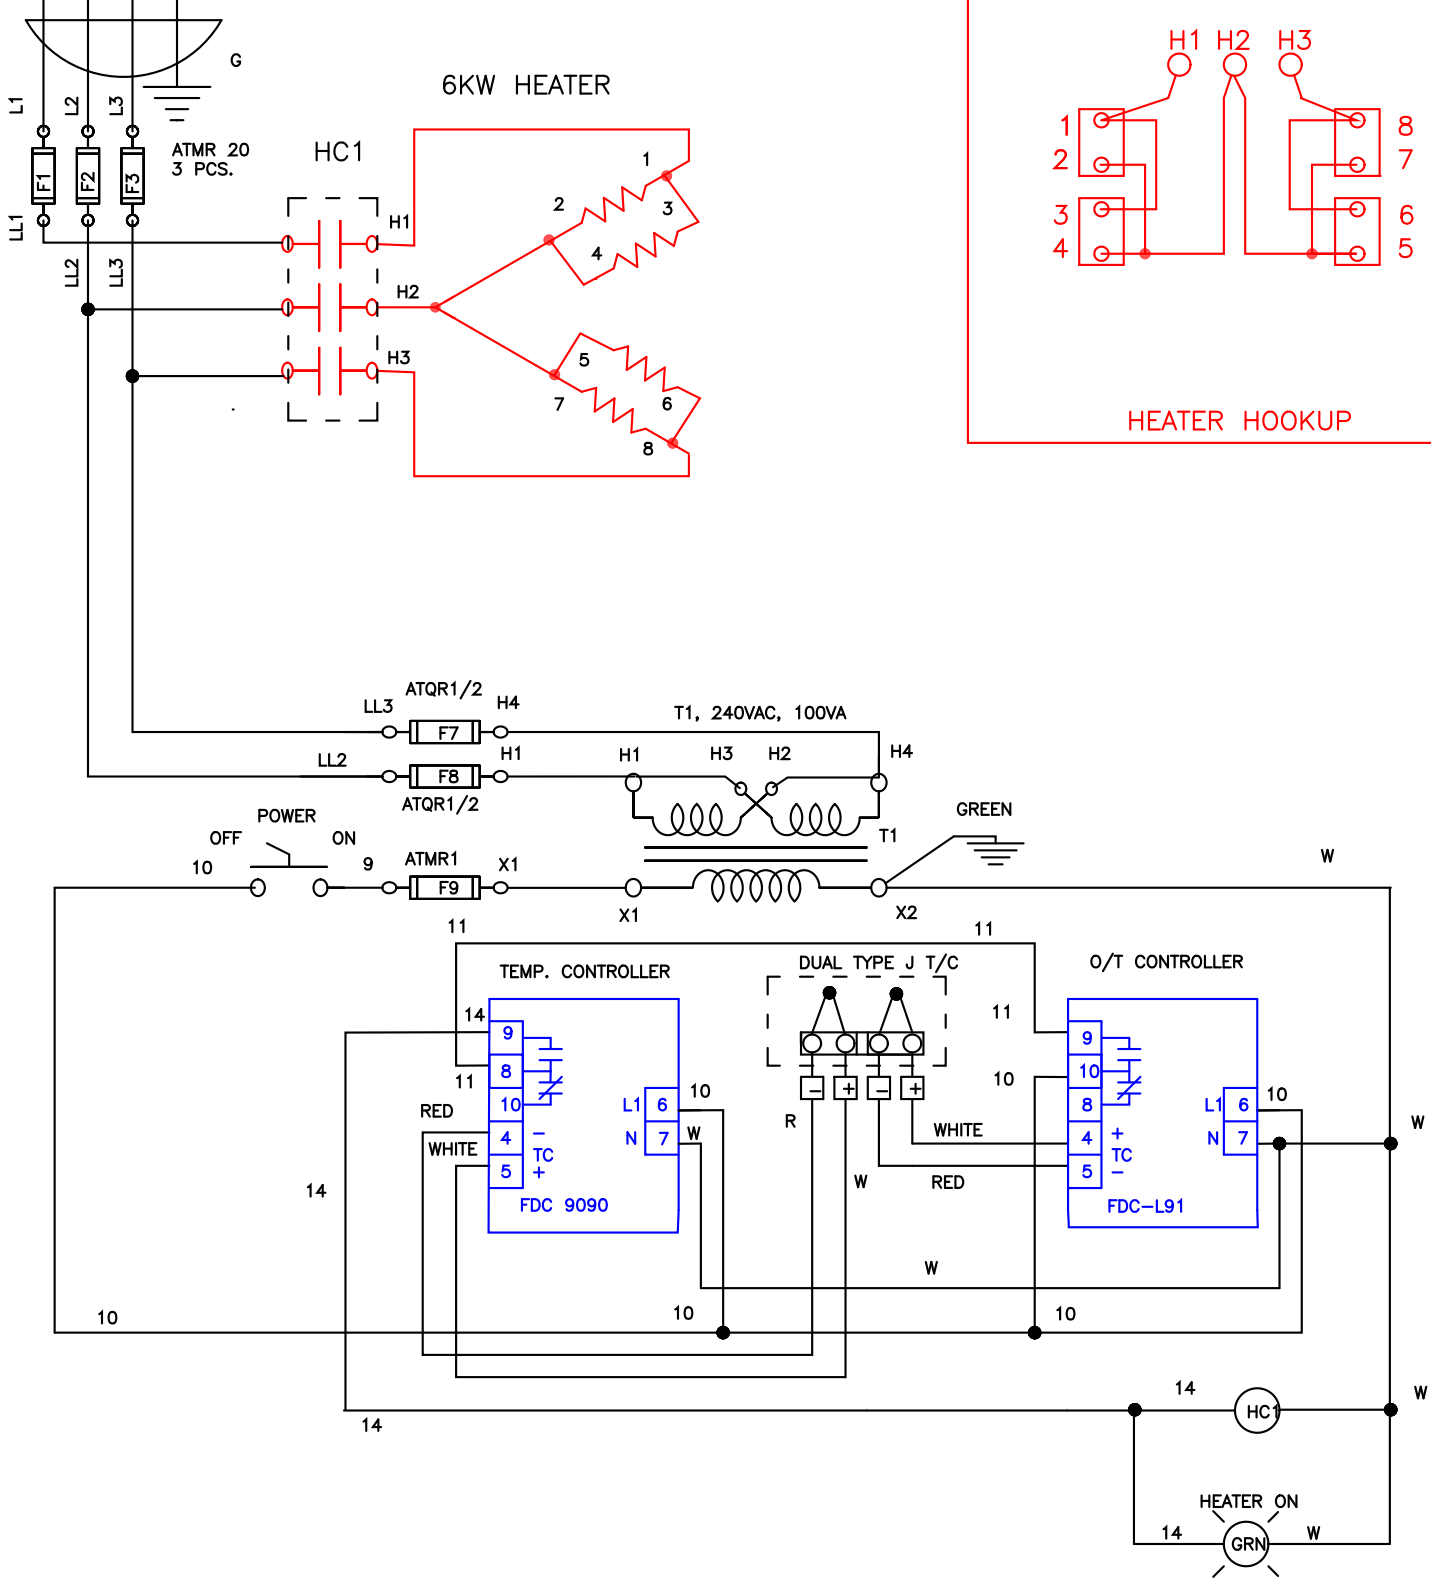

240VAC, 3PH, 60 HZ

DATE:
02/10/03

CALUMET
240 VAC, 3 PH., NEMA 12

JOB NO.
J-102703

Apprvd.
R.B.

BENKO PRODUCTS INC.
5350 Evergreen Pkwy, Sheffield Village, Oh 44054