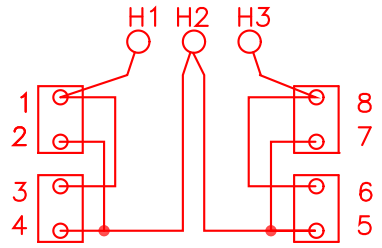

240VAC, 3PH, 60 HZ

DATE:
02/10/03

CALUMET
240 VAC, 3 PH., NEMA 12

JOB NO.
J-102703

Apprvd.
R.B.

BENKO PRODUCTS INC.
5350 Evergreen Pkwy, Sheffield Village, Oh 44054