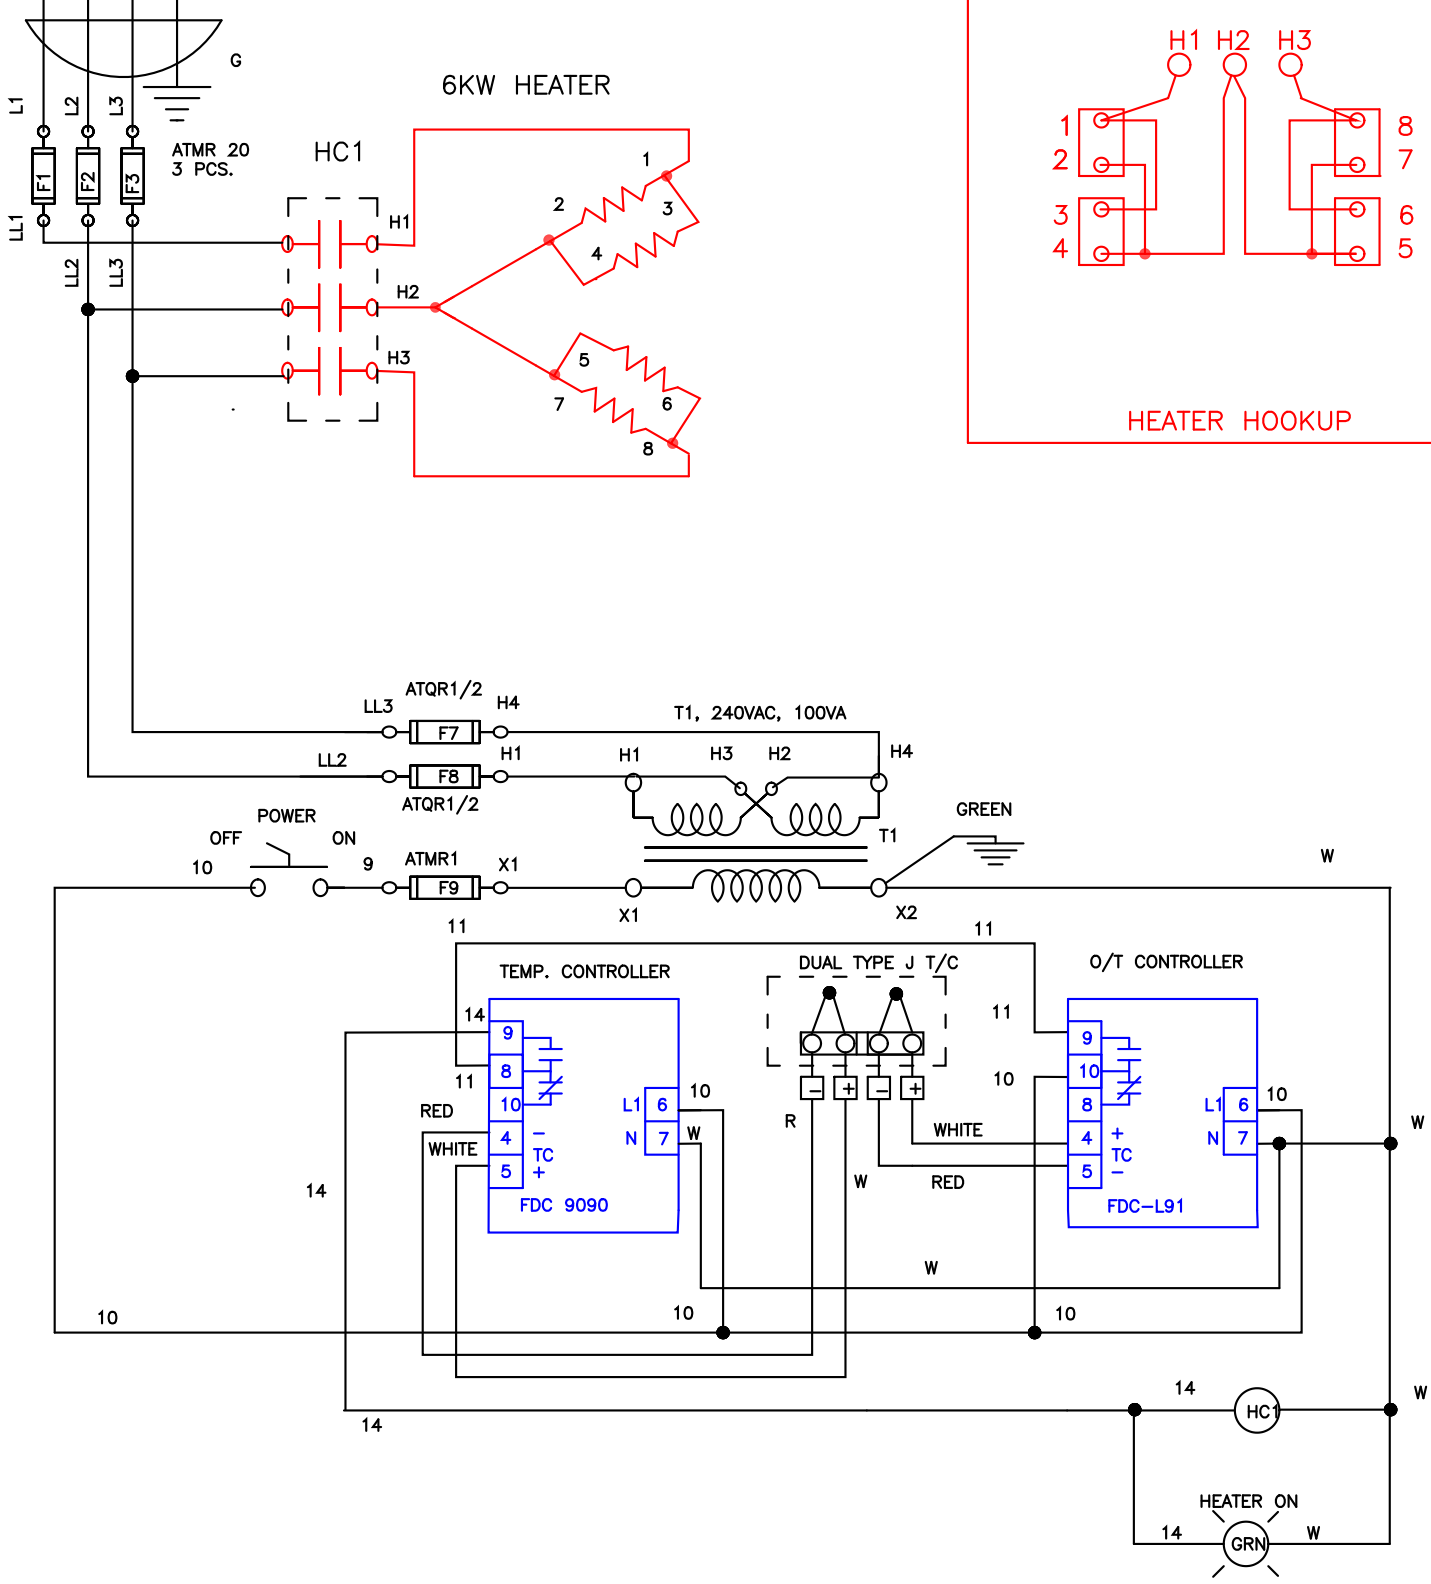

240VAC, 3PH, 60 HZ

DATE:
01/29/03

LIFT-O-MATIC
240 VAC, 3 PH., NEMA 12

JOB NO.
J-101303

Apprvd.
R.B.

BENKO PRODUCTS INC.
5350 Evergreen Pkwy, Sheffield Village, Oh 44054