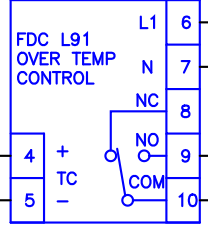

480 VAC, 30 AMP  
3PH, 60 HZ

HEATER HOOKUP

DFJ-30  
30 AMP  
5 PCS.

10KW HEATER

MANUAL MOTOR STARTER MMS

BLOWER MOTOR  
3/4 HP

T1, 480VAC, 100VA

GREEN

POWER OFF ON

W

DUAL TYPE J T/C

SAFETY CONTACTOR

AIR FLOW SWITCH

HEATER ON

SOLID STATE CONTACTOR

SSC1