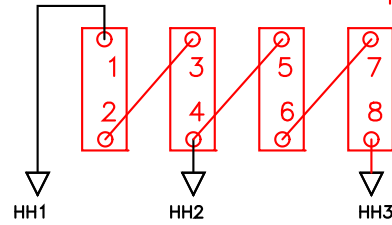

480 VAC, 30 AMP  
3PH, 60 HZ

HEATER HOOKUP

DFJ-30  
30 AMP  
5 PCS.

10KW HEATER

MANUAL MOTOR STARTER MMS

BLOWER MOTOR  
3/4 HP

T1, 480VAC, 100VA

GREEN