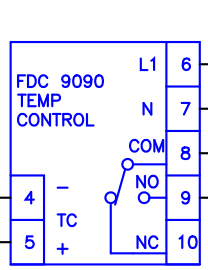

480 VAC, 30 AMP  
3PH, 60 HZ

HEATER HOOKUP

DFJ-30  
30 AMP  
5 PCS.

10KW HEATER

MANUAL MOTOR STARTER MMS

BLOWER MOTOR  
3/4 HP

T1, 480VAC, 100VA

GREEN

POWER OFF ON

W

DUAL TYPE J T/C

SAFETY CONTACTOR

AIR FLOW SWITCH

HEATER ON

SOLID STATE CONTACTOR

SSC1