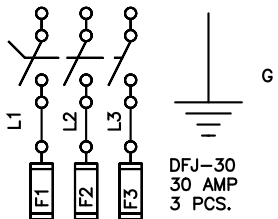

480 VAC, 30 AMP  
3PH, 60 HZ

HEATER HOOKUP

DFJ-30  
30 AMP  
5 PCS.

10KW HEATER

MANUAL MOTOR STARTER MMS

BLOWER MOTOR  
3/4 HP

T1, 480VAC, 100VA

GREEN

POWER OFF ON

W

DUAL TYPE J T/C

SAFETY CONTACTOR

AIR FLOW SWITCH

HEATER ON

SOLID STATE CONTACTOR

SSC1