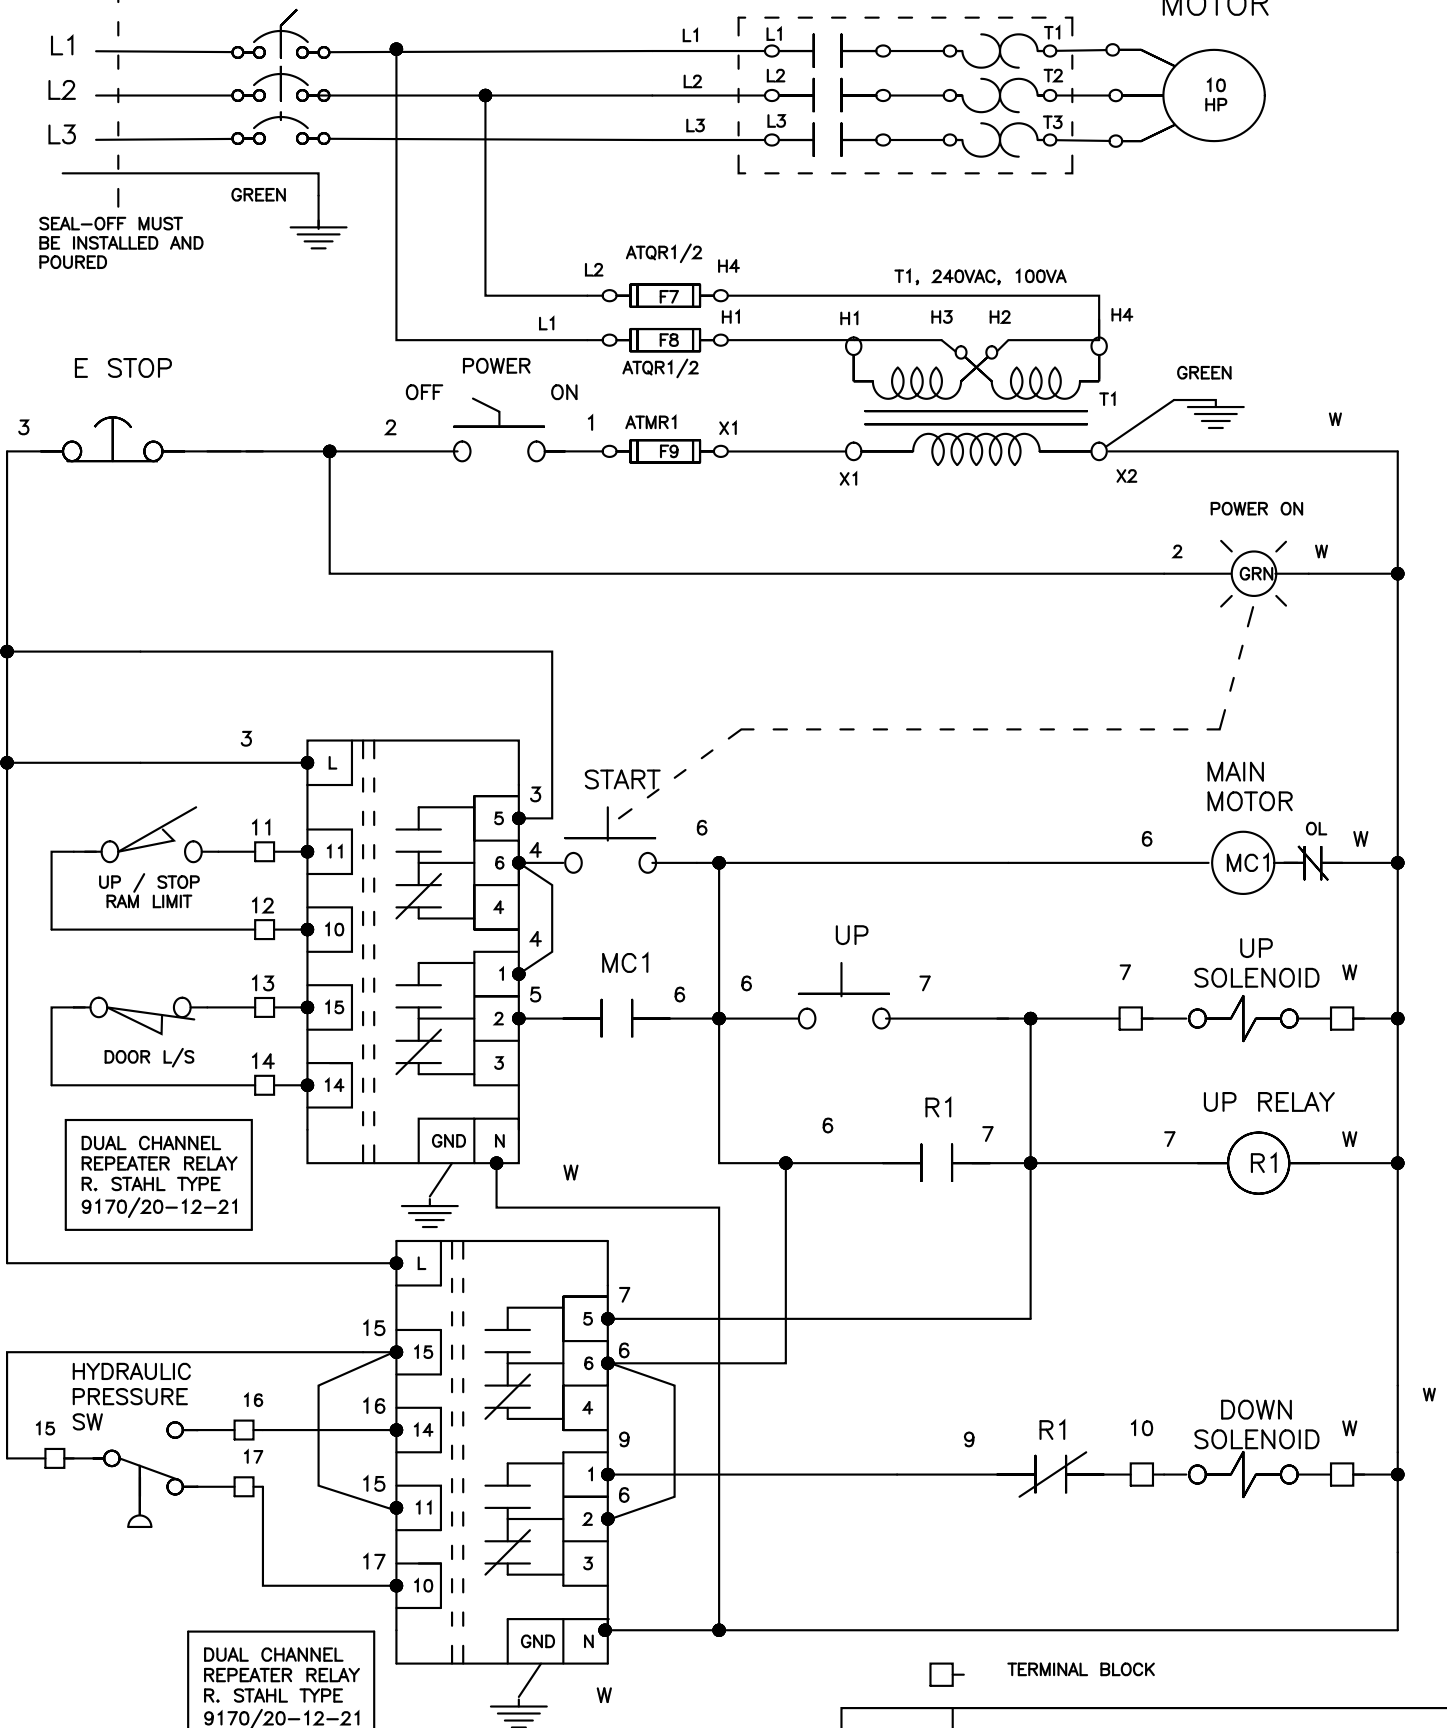

240VAC, 40AMP, 3 PHASE  
 40 AMP CIRCUIT  
 BREAKER  
 DISCONNECT

FIELD  
 WIRING

HYDRAULIC  
 MOTOR

DATE:  
 08/18/06

PSC DRUM CRUSHER  
 240 VAC, 3 PH., NEMA 7

JOB NO.  
 D-117106

Apprvd.  
 R.B.

BENKO PRODUCTS INC.  
 5350 Evergreen Pkwy, Sheffield Village, Oh 44054